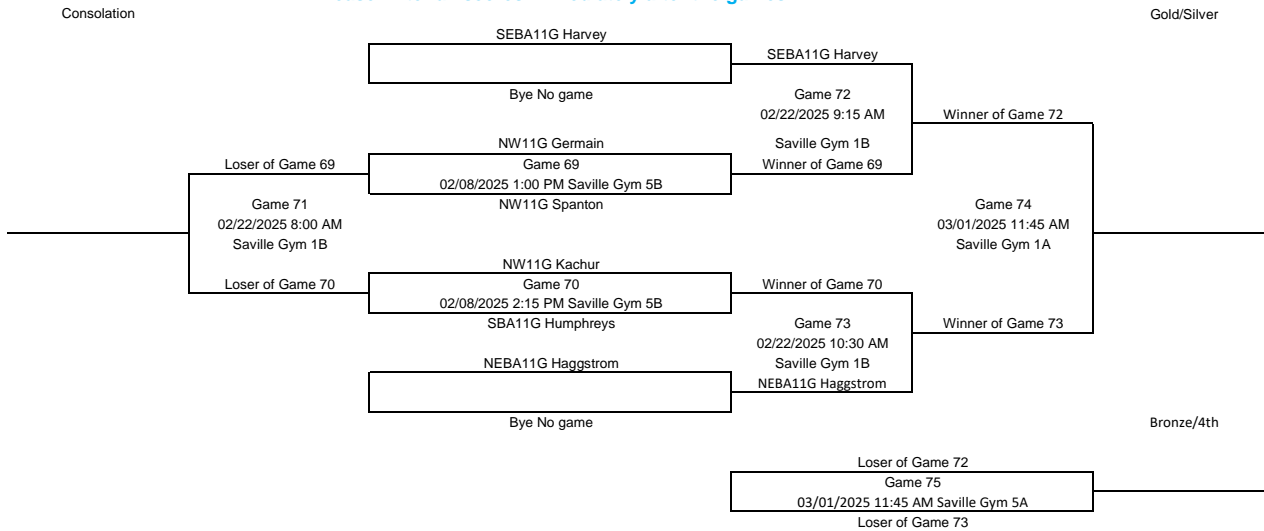

11U Boys Division 6

Please Enter all scores immediately after the games

Consolation

Gold/Silver

11U Boys Division 7
Please Enter all scores immediately after the games

11U Boys Division 8
Please Enter all scores immediately after the games

11U Boys Division 9
Please Enter all scores immediately after the games

11U Girls Division 1
Please Enter all scores immediately after the games

11U Girls Division 2
Please Enter all scores immediately after the games