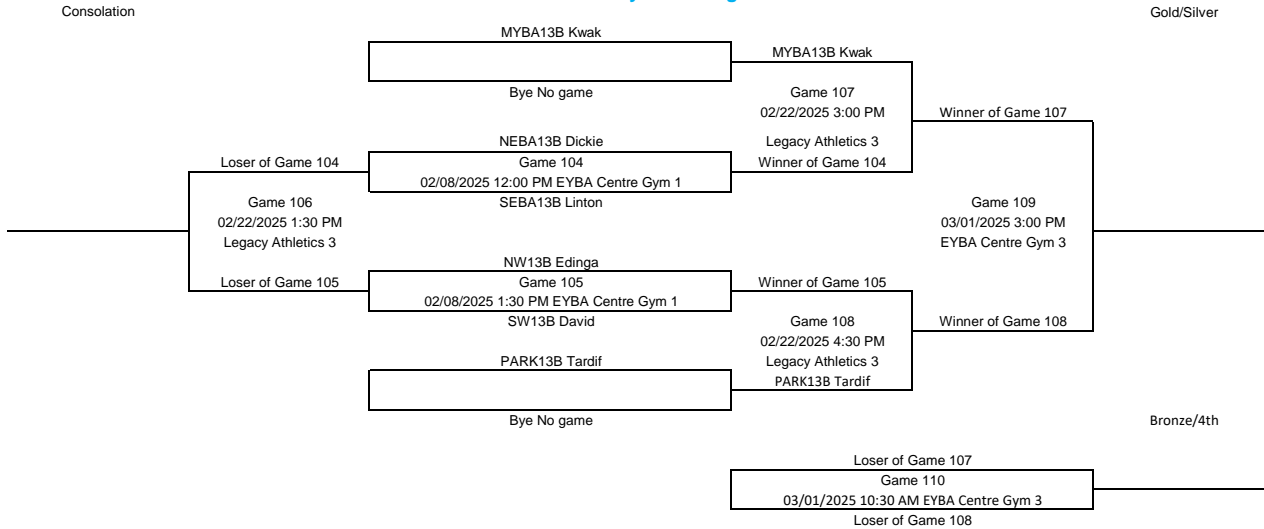

11U Boys Division 9
Please Enter all scores immediately after the games

11U Girls Division 1
Please Enter all scores immediately after the games

11U Girls Division 2
Please Enter all scores immediately after the games

11U Girls Division 3

Please Enter all scores Immediately after the games

Consolation

Gold/Silver

11U Girls Division 4

Please Enter all scores Immediately after the games

Consolation

Gold/Silver

13U Boys Division 4
Please Enter all scores immediately after the games

13U Boys Division 5
Please Enter all scores immediately after the games

13U Boys Division 6
Please Enter all scores immediately after the games