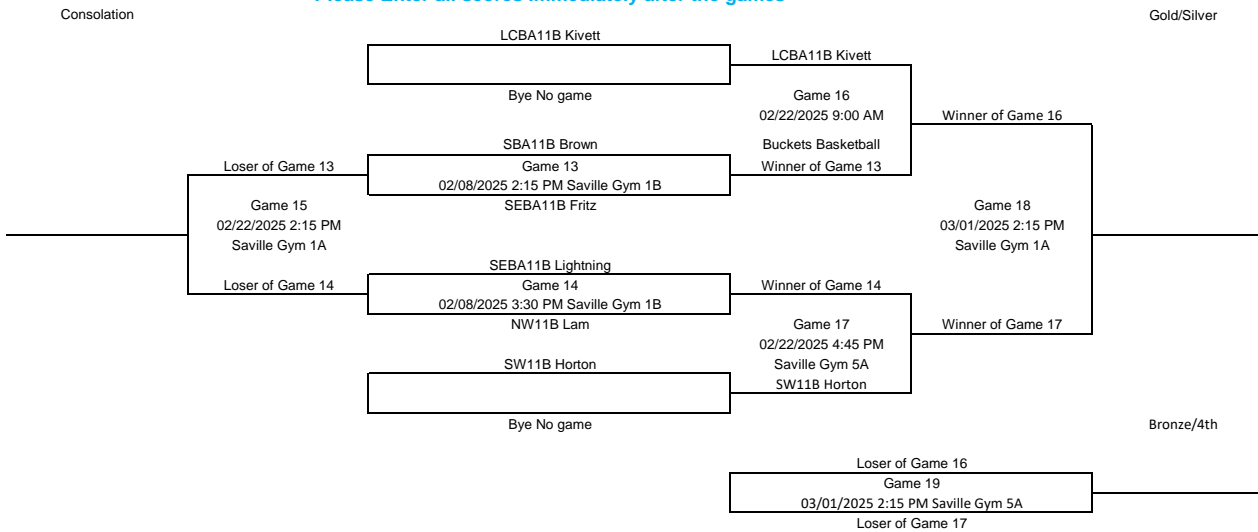

11U Boys Division 1
Please Enter all scores immediately after the games

11U Boys Division 2
Please Enter all scores immediately after the games

11U Boys Division 3
Please Enter all scores immediately after the games

11U Boys Division 4

Please Enter all scores immediately after the games

Consolation

Gold/Silver

11U Boys Division 5

Please Enter all scores immediately after the games

Consolation

Gold/Silver