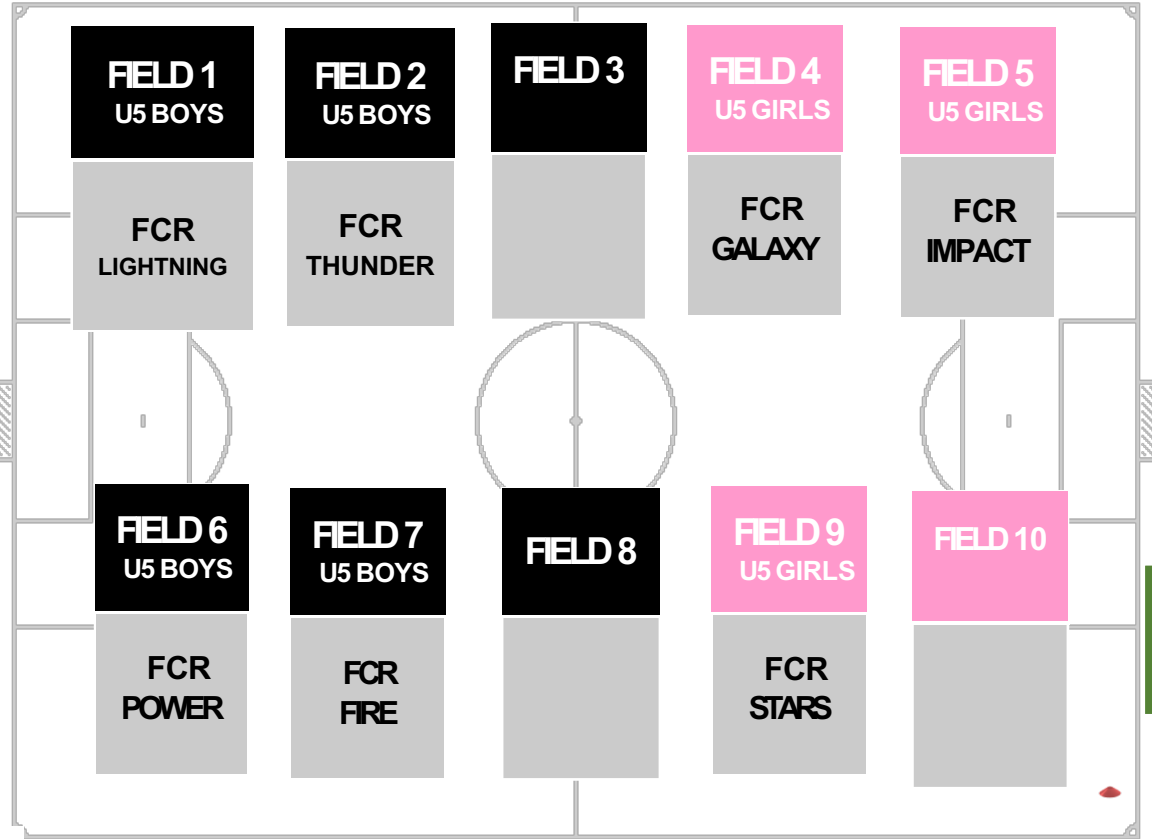

WINNIPEG STREET

MOUNT PLEASANT NORTH

EAST

MOUNT PLEASANT SOUTH

NORTH

Specialized Training Space

GATE

WEST

FIELD 1
U5 BOYS

FCR
LIGHTNING

FIELD 6
U5 BOYS

FCR
POWER

FIELD 2
U5 BOYS

FCR
THUNDER

FIELD 7
U5 BOYS

FCR
FIRE

FIELD 3

FIELD 8

FIELD 4
U5 GIRLS

FCR
GALAXY

FIELD 9
U5 GIRLS

FCR
STARS

FIELD 5
U5 GIRLS

FCR
IMPACT

FIELD 10

GATE

SOUTH

STORAGE
BIN

U5 BOYS AND GIRLS
TUESDAYS 5:35PM-6:05PM
SIZE 3- SOCCER BALLS

MOUNT PLEASANT NORTH

WINNIPEG STREET
EAST

MOUNT PLEASANT SOUTH