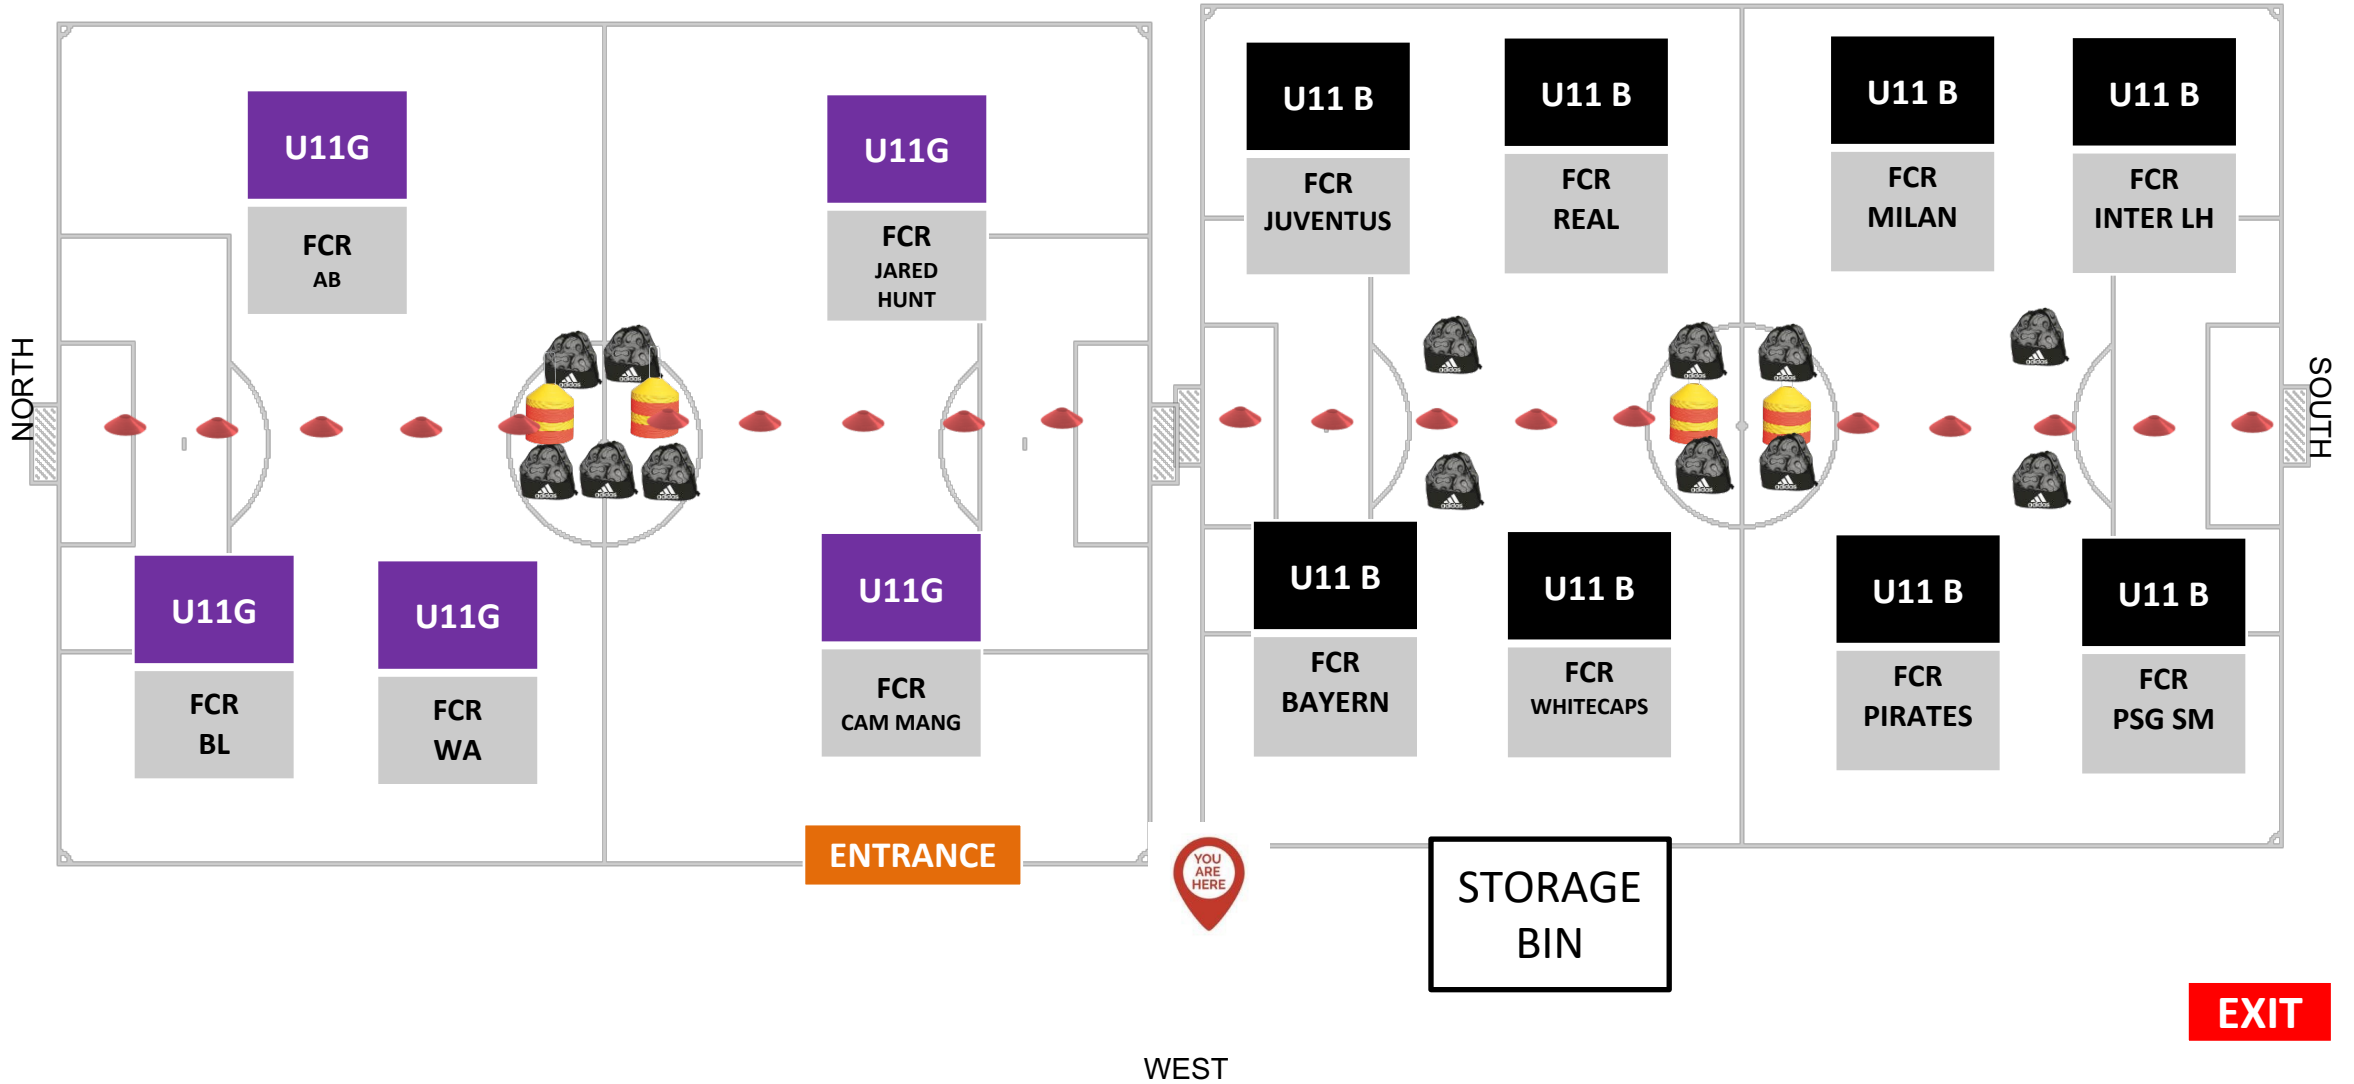

MOUNT PLEASANT NORTH

WINNIPEG STREET

EAST

WINNIPEG STREET

MOUNT PLEASANT SOUTH