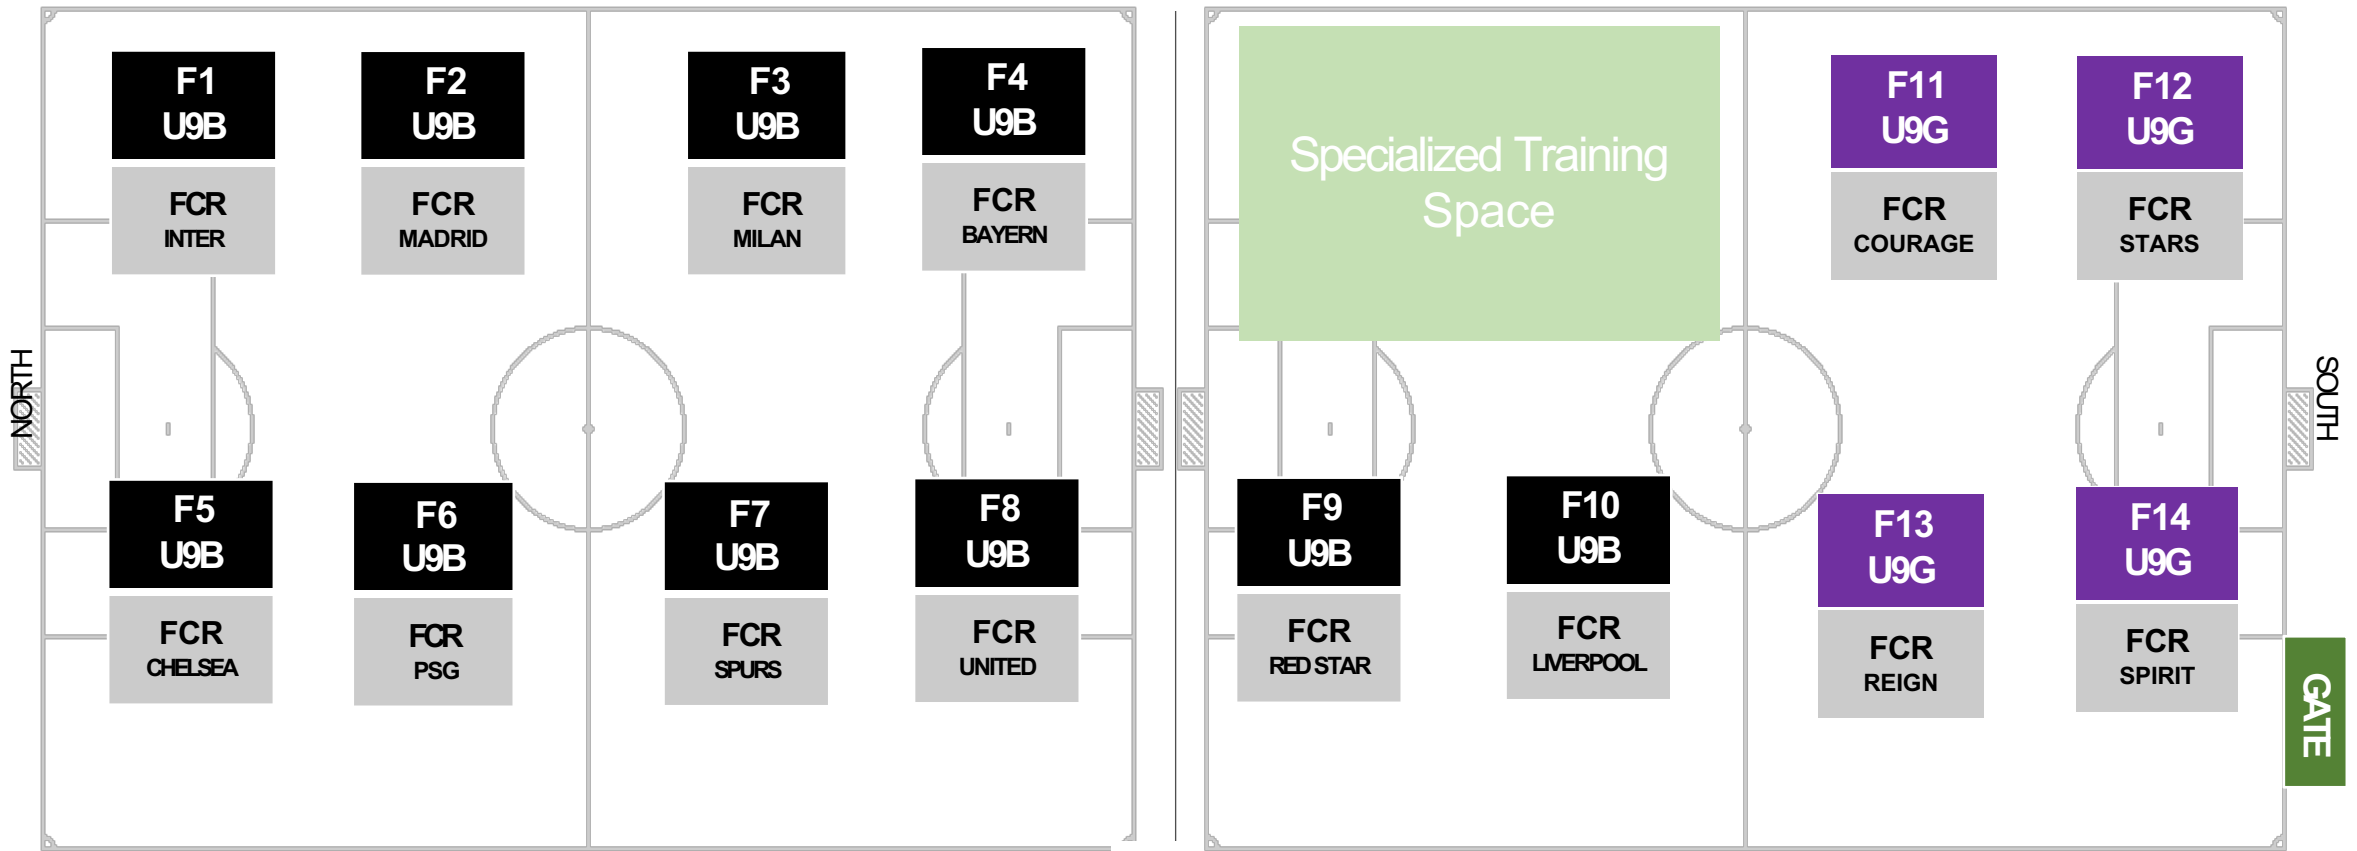

FIELD 10

GATE

SOUTH

STORAGE
BIN

U5 BOYS AND GIRLS
TUESDAYS 5:35PM-6:05PM
SIZE 3- SOCCER BALLS

MOUNT PLEASANT NORTH

WINNIPEG STREET
EAST

MOUNT PLEASANT SOUTH

U7 BOYS AND GIRLS

TUESDAYS TRAINING 6:10PM-6:50PM
THURSDAYS GAME DAY-6:10PM-6:50PM
SIZE 3- SOCCER BALLS

GATE

STORAGE
BIN

WEST

WINNIPEG STREET

EAST

MOUNT PLEASANT NORTH

MOUNT PLEASANT SOUTH

U9 BOYS AND GIRLS

TUESDAY TRAINING 7:00PM-7:50PM
 THURSDAY TRAINING- 7:00PM-7:50PM
 FRIDAY-GAME DAY
 SIZE 3- SOCCER BALLS

GATE

STORAGE BIN

WEST

MOUNT PLEASANT NORTH

WINNIPEG STREET