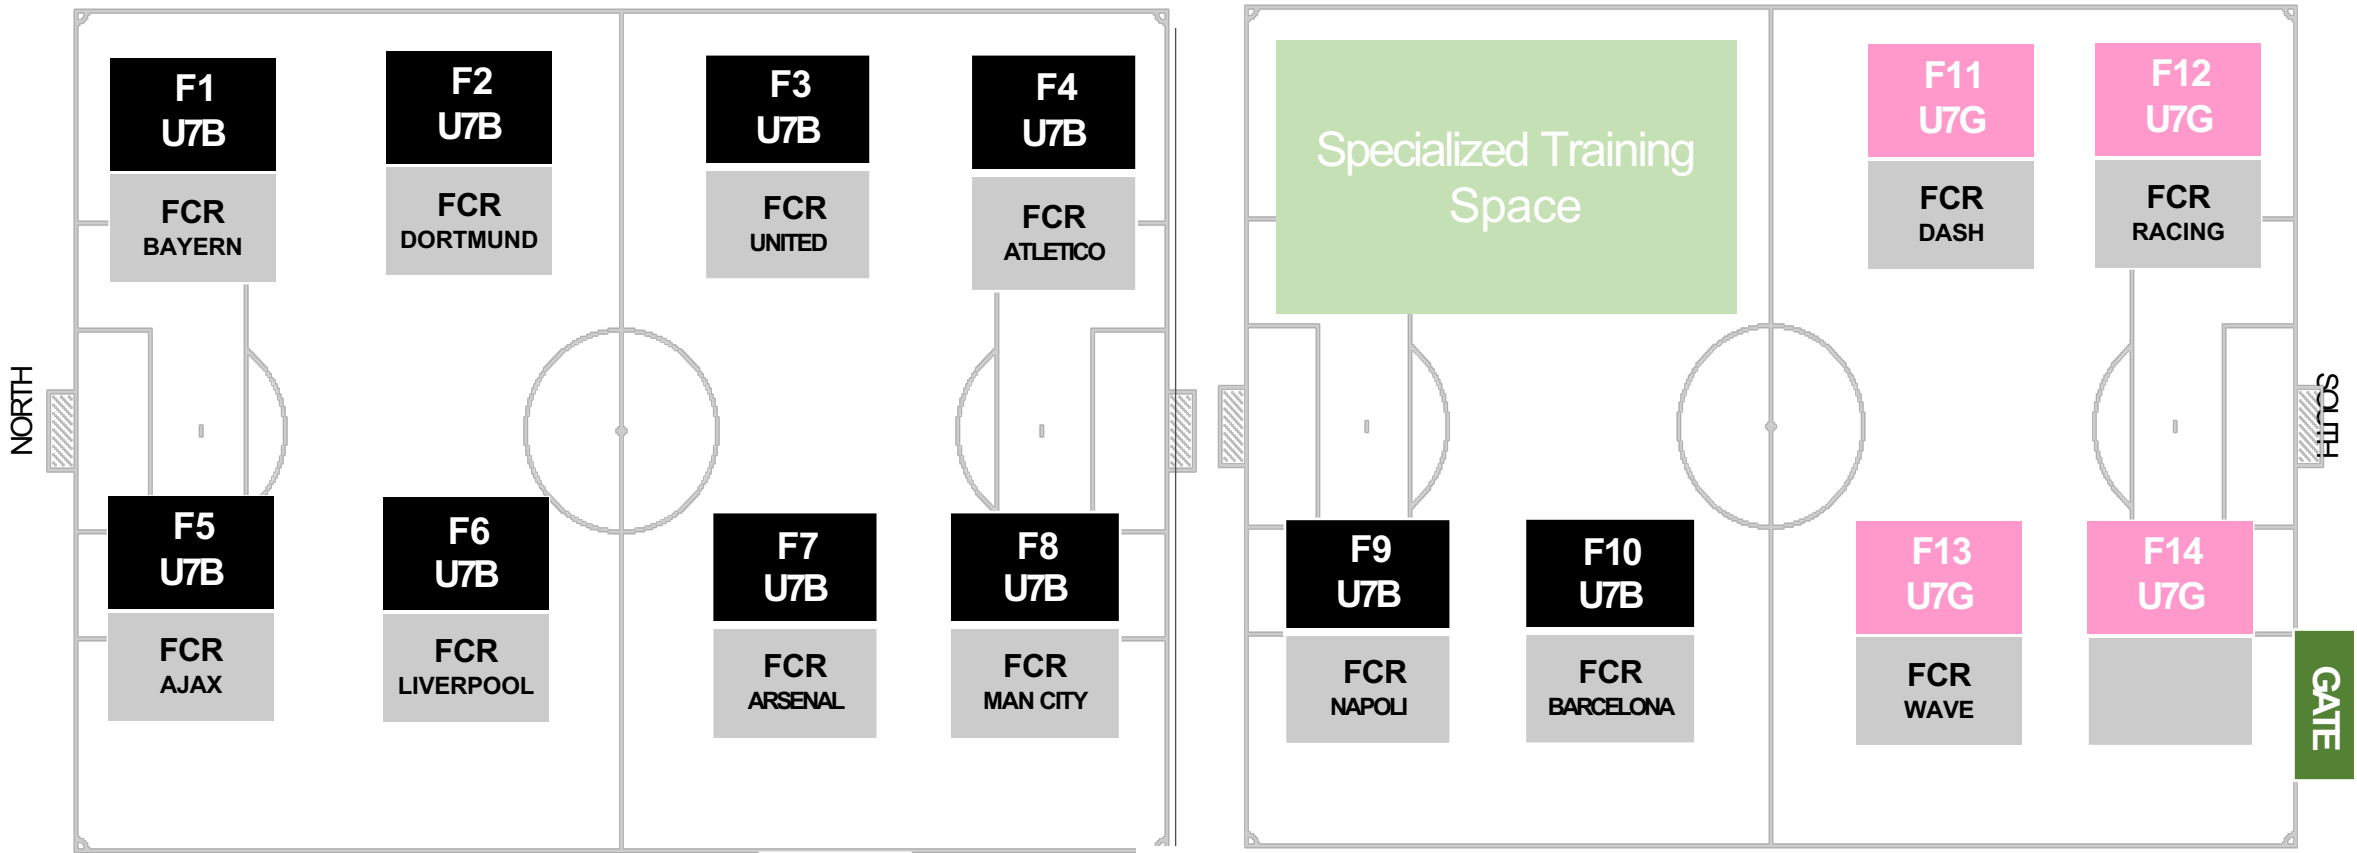

FIELD 3

FIELD 8

FIELD 4
U5 GIRLS

FCR
GALAXY

FIELD 9
U5 GIRLS

FCR
STARS

FIELD 5
U5 GIRLS

FCR
IMPACT

FIELD 10

GATE

SOUTH

STORAGE
BIN

U5 BOYS AND GIRLS
TUESDAYS 5:35PM-6:05PM
SIZE 3- SOCCER BALLS

MOUNT PLEASANT NORTH

WINNIPEG STREET
EAST

MOUNT PLEASANT SOUTH

U7 BOYS AND GIRLS

TUESDAYS TRAINING 6:10PM-6:50PM
THURSDAYS GAME DAY-6:10PM-6:50PM
SIZE 3- SOCCER BALLS

GATE

STORAGE
BIN

WEST

WINNIPEG STREET

EAST

MOUNT PLEASANT NORTH