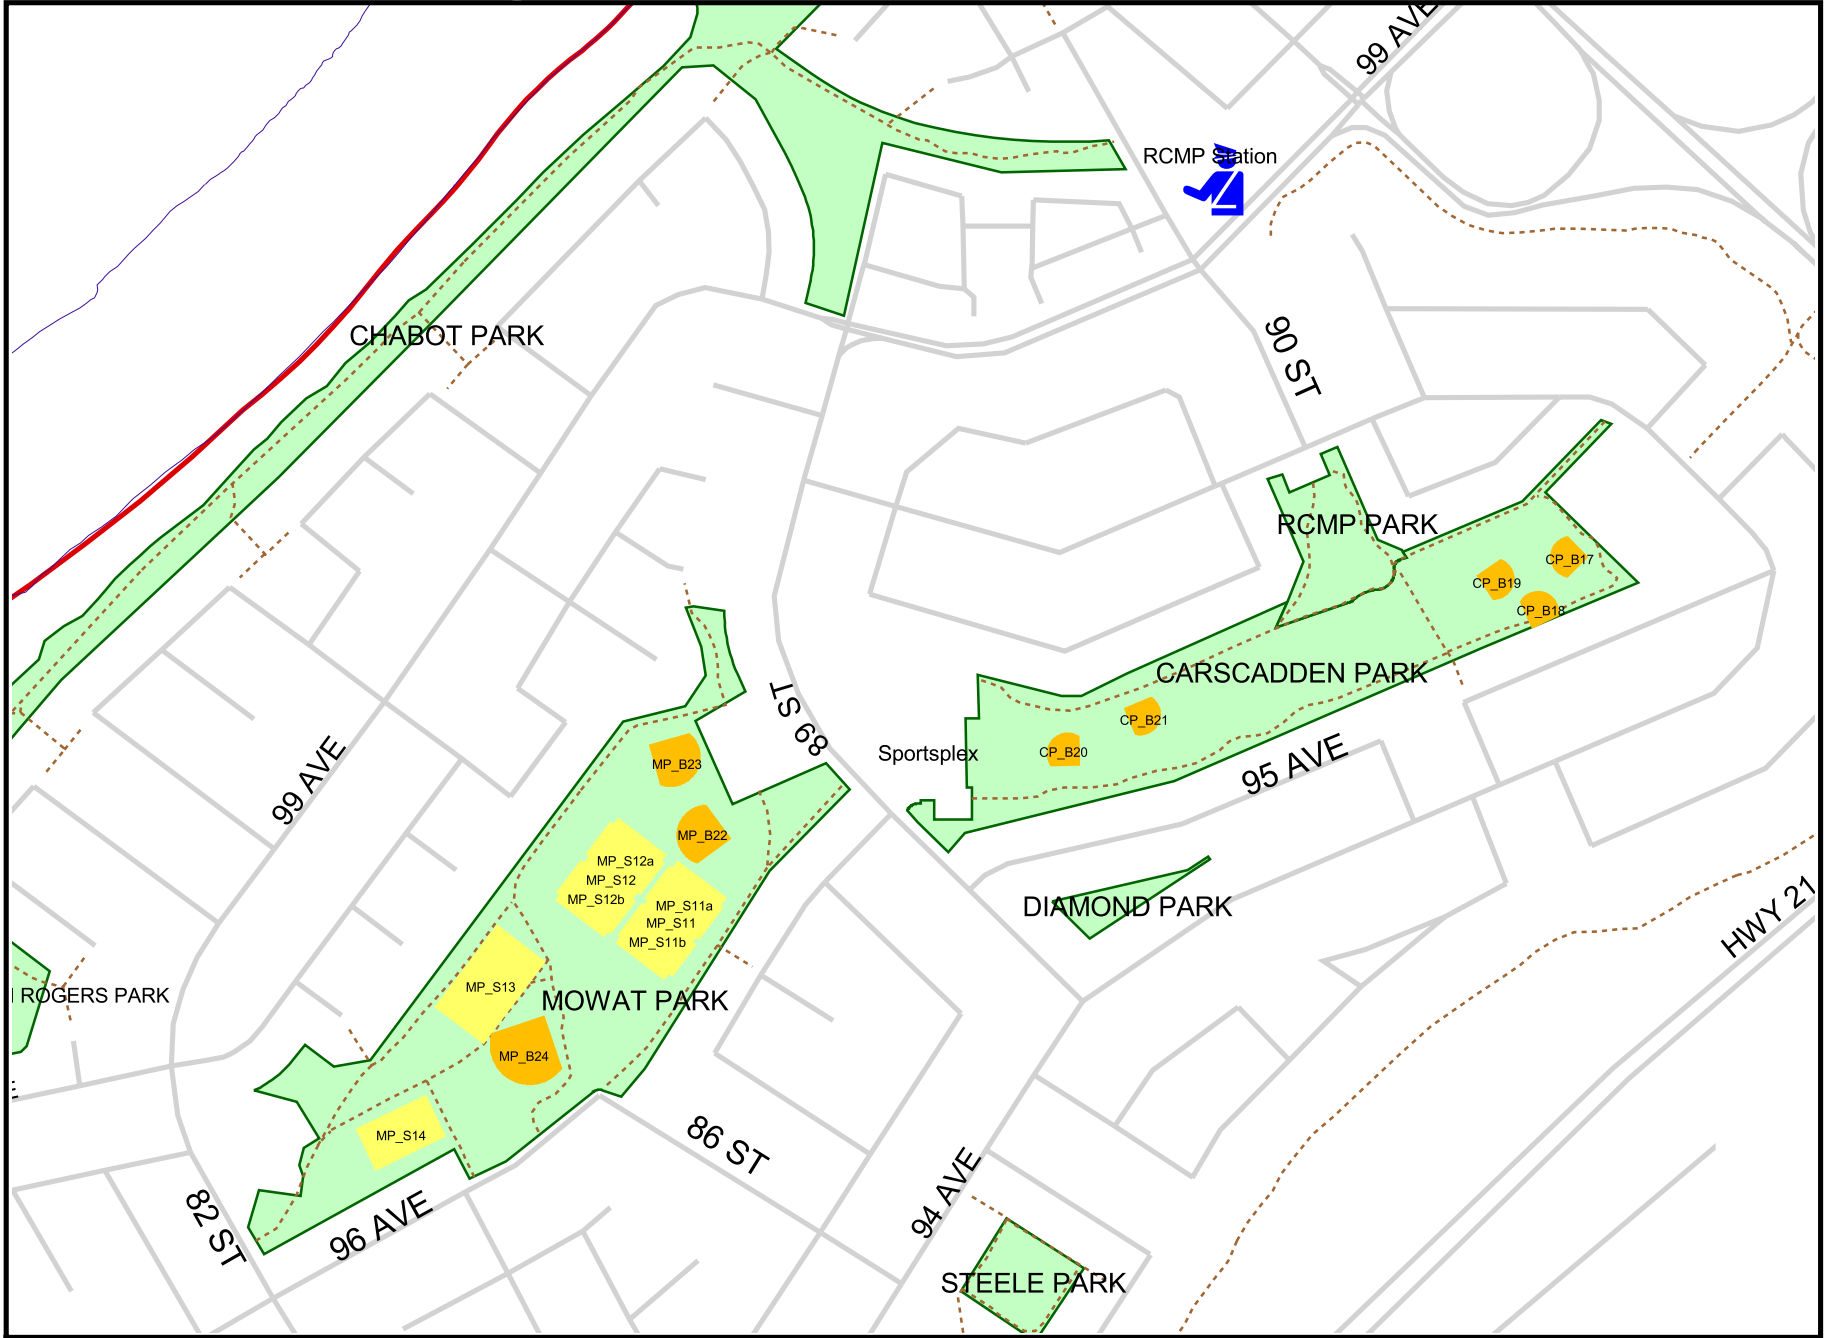

Pineview Neighbourhood

200 0 200 400 600 800 1000 1200 Meters

January 2003