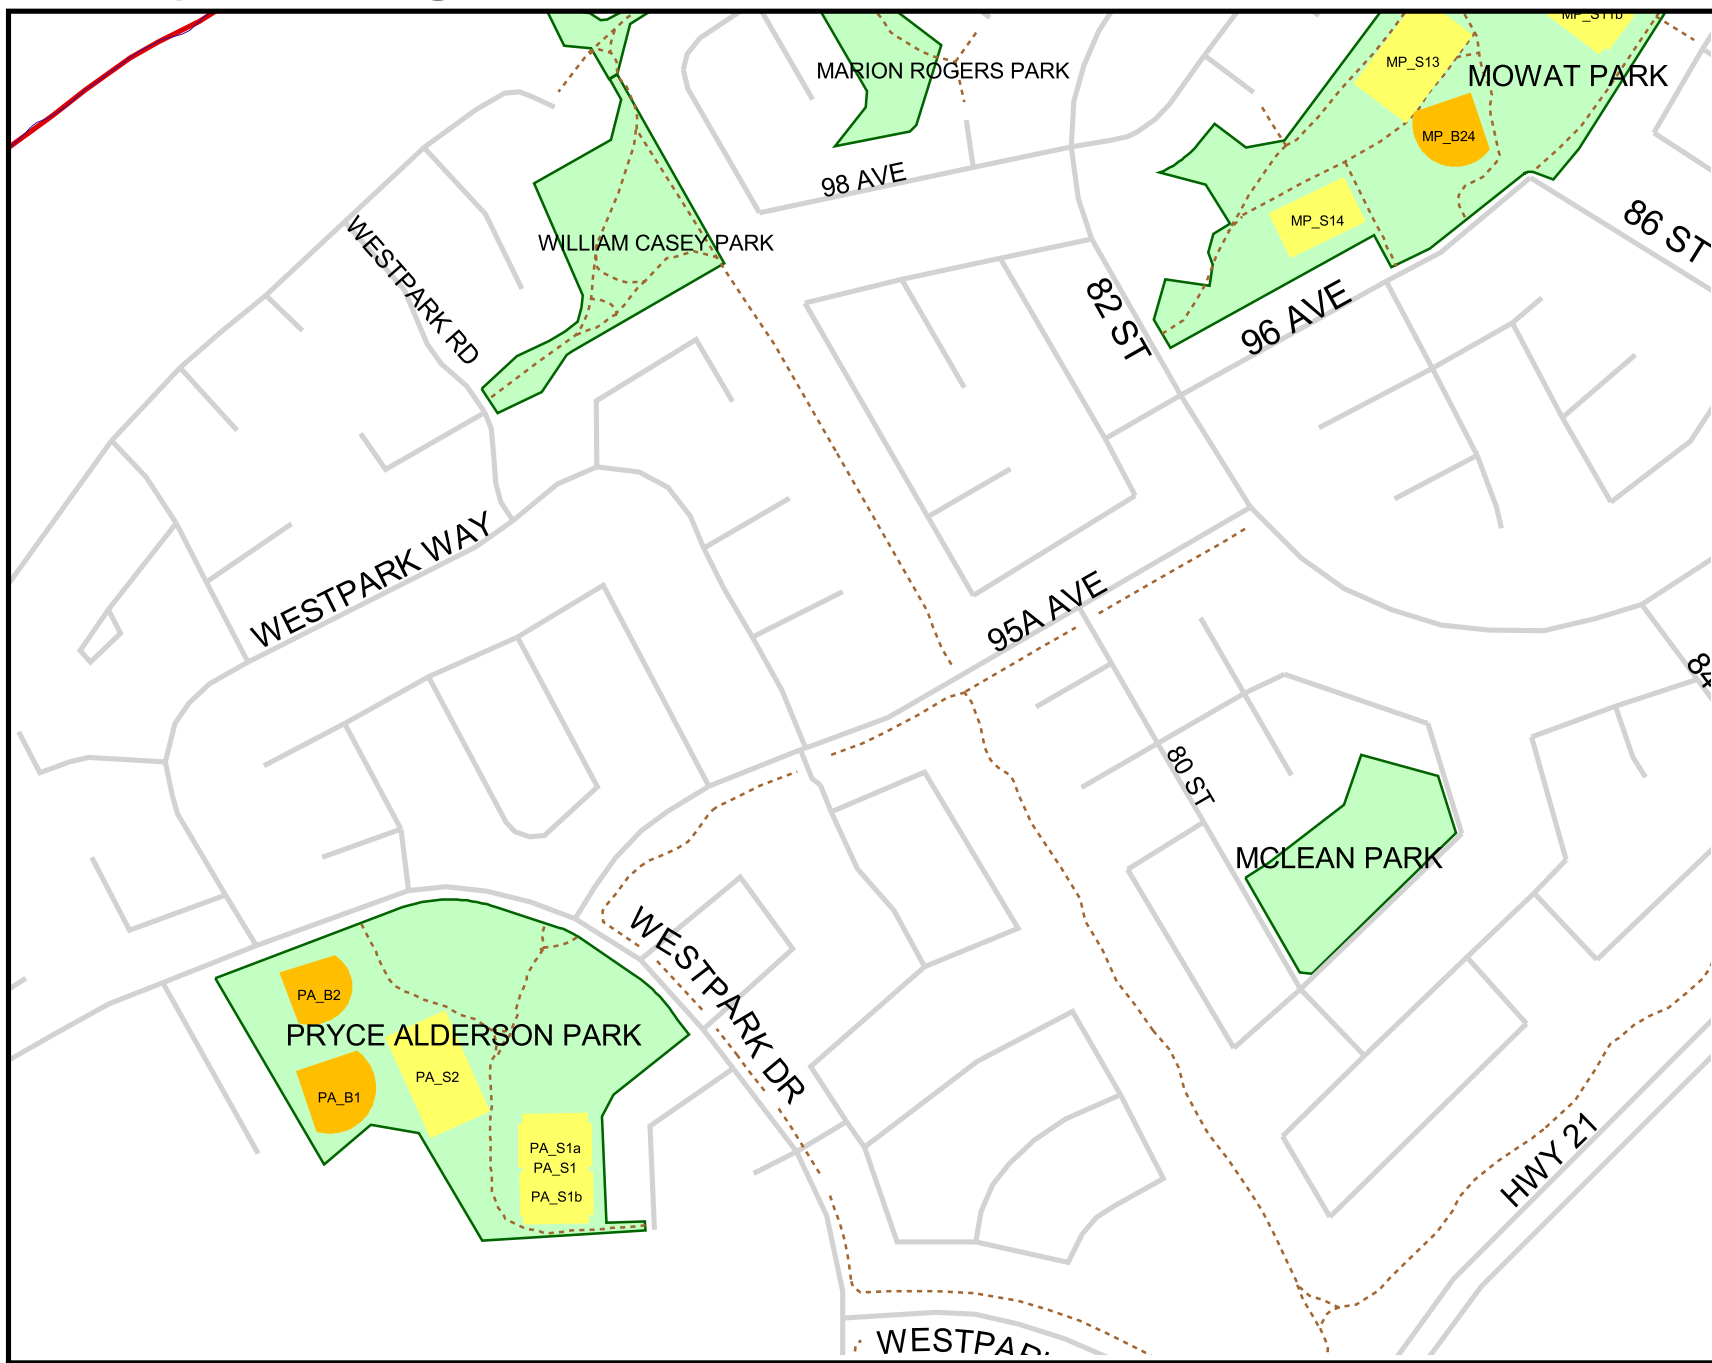

Westpark Neighbourhood

100 0 100 200 300 400 500 600 700 800 900 1000 Meters

January 2003