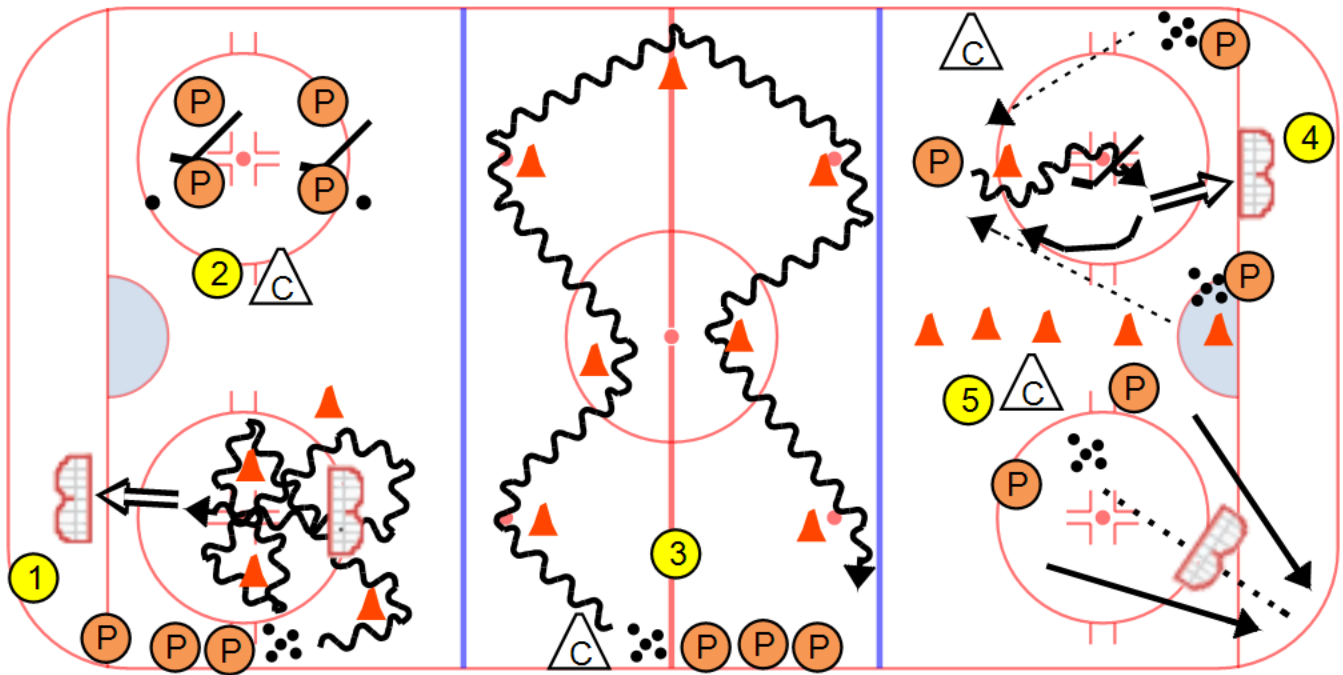

Category #1 : COACHING MANUAL

Title : CIRCUIT WITH PUCKS

Category #2 : PUCK CIRCUIT

Content elements : Components:

Key points : QUICK FEEDBACK CREATIVITY PUCK CONTROL SCORING

Description

STATION 1: CREATIVITY WITH A PUCK
STATION 2: ATTACK TRIANGLE PASSING
STATION 3: PUCK CONTROL TURNS, 360S, INSIDE AROUND AND STOPS
STATION 4: TIGHT AREA CREATE SPACE AND SHOOT X2
STATION 5: COMPETITION 1 VS 1 CREATIVITY