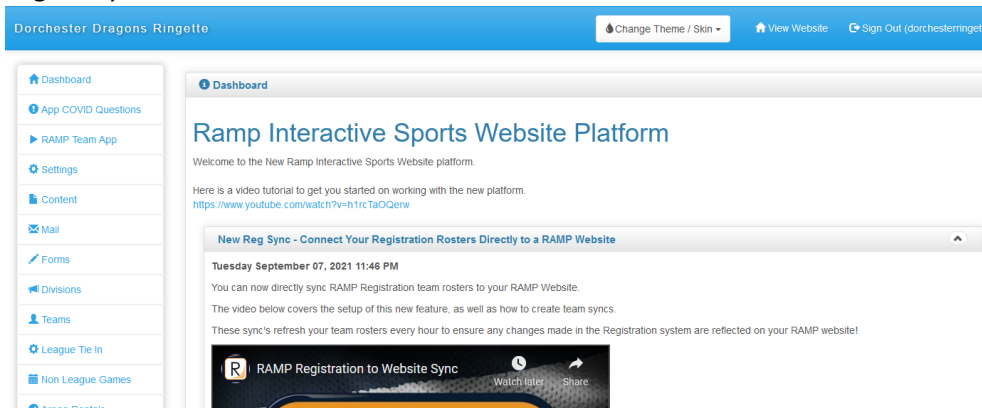

Guide: Linking League Schedules to Association Webpages

Contents

Checklist to begin:	1
Steps to link:	1

Checklist to begin:

- ✓ Association must be using RAMP as scheduling website
- ✓ Association Webmaster must login the back end to set-up the team sync
- ✓ GLRL Webmaster to provide the team login name and password to Association

Note: if your association is not using RAMP, csv file imports with schedules have been provided to import to other sites. Please contact your web provider for assistance with imports.

Steps to link:

1. Login to your association RAMP website back-end

2. Click on "League Tie In" on the left side menu