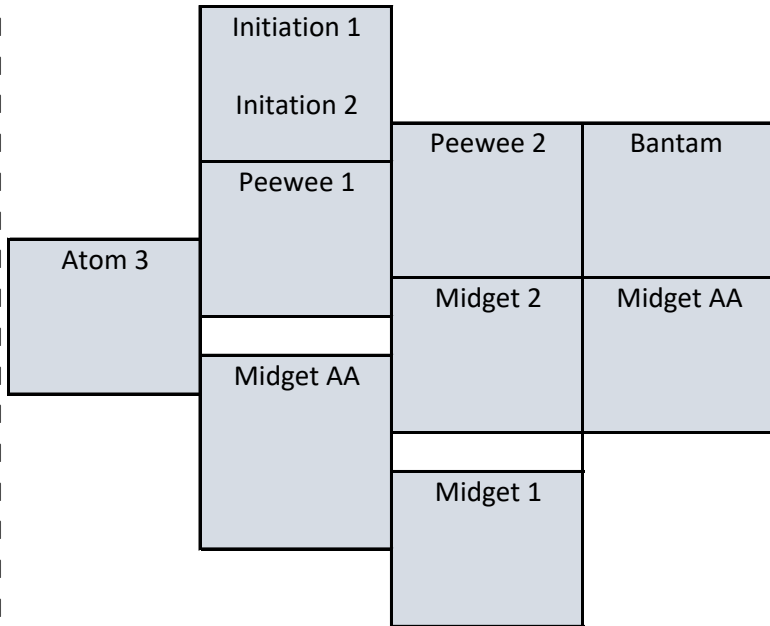

High River Large

Monday Tuesday Wednesday Thursday

3:45 PM
 4:00 PM
 4:15 PM
 4:30 PM
 4:45 PM
 5:00 PM
 5:15 PM
 5:30 PM
 5:45 PM
 6:00 PM
 6:15 PM
 6:30 PM
 6:45 PM
 7:00 PM
 7:15 PM
 7:30 PM
 7:45 PM
 8:00 PM
 8:15 PM
 8:30 PM
 8:45 PM
 9:00 PM
 9:15 PM
 9:30 PM
 9:45 PM
 10:00 PM
 10:15 PM
 10:30 PM
 10:45 PM
 11:00 PM

Blackie Arena

Monday Tuesday Wednesday Thursday

3:45 PM
 4:00 PM
 4:15 PM
 4:30 PM
 4:45 PM
 5:00 PM
 5:15 PM
 5:30 PM
 5:45 PM
 6:00 PM
 6:15 PM
 6:30 PM
 6:45 PM
 7:00 PM
 7:15 PM
 7:30 PM
 7:45 PM
 8:00 PM
 8:15 PM
 8:30 PM
 8:45 PM
 9:00 PM
 9:15 PM
 9:30 PM
 9:45 PM
 10:00 PM
 10:15 PM
 10:30 PM
 10:45 PM
 11:00 PM

Atom 4	Atom 2	Novice 1	Novice 3
		Novice 2	Novice 4
Atom 1	Bantam	Atom 3	Peewee 1

Peewee 2	Peewee AA	Bison's	Peewee AA
----------	-----------	---------	-----------

Midget 1		
----------	--	--

Midget 2		
----------	--	--

High River Small

Monday Tuesday Wednesday Thursday

3:45 PM
4:00 PM
4:15 PM
4:30 PM
4:45 PM
5:00 PM
5:15 PM
5:30 PM
5:45 PM
6:00 PM
6:15 PM
6:30 PM
6:45 PM
7:00 PM
7:15 PM
7:30 PM
7:45 PM
8:00 PM
8:15 PM
8:30 PM
8:45 PM
9:00 PM
9:15 PM
9:30 PM
9:45 PM
10:00 PM
10:15 PM
10:30 PM
10:45 PM
11:00 PM