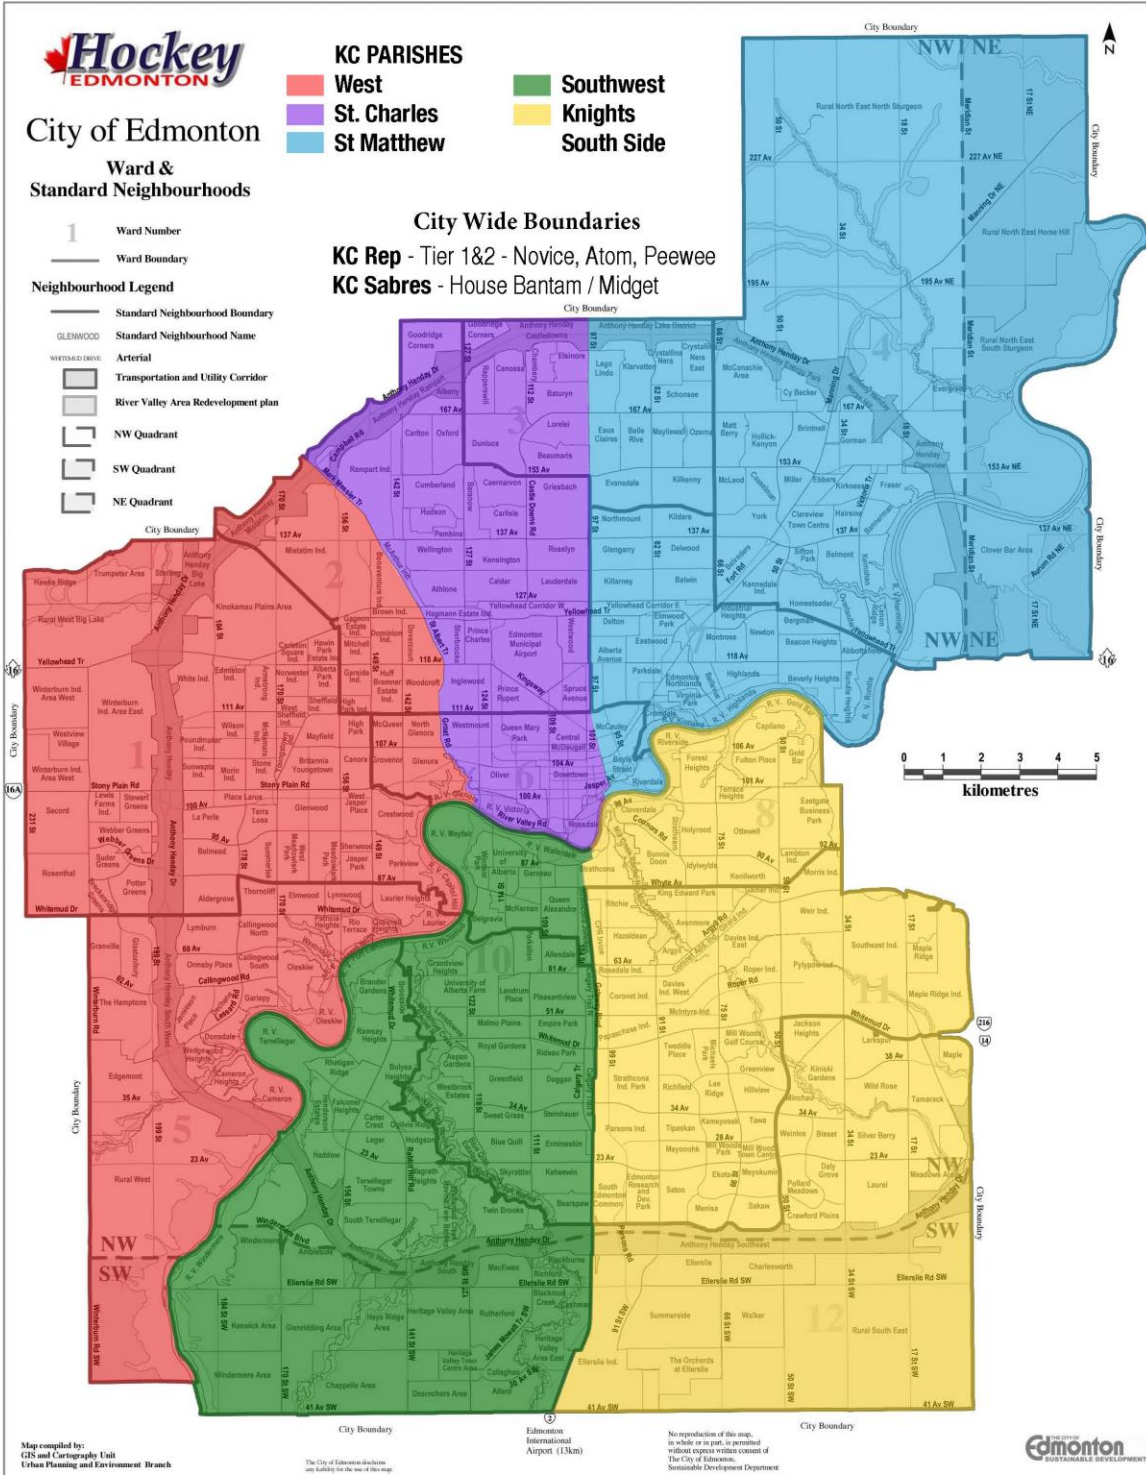

Hockey EDMONTON

10618 124 Street Edmonton, AB T5N 1S3
Phone: 780-413-3498 Fax 780-440-6475
www.hockeyedmonton.ca