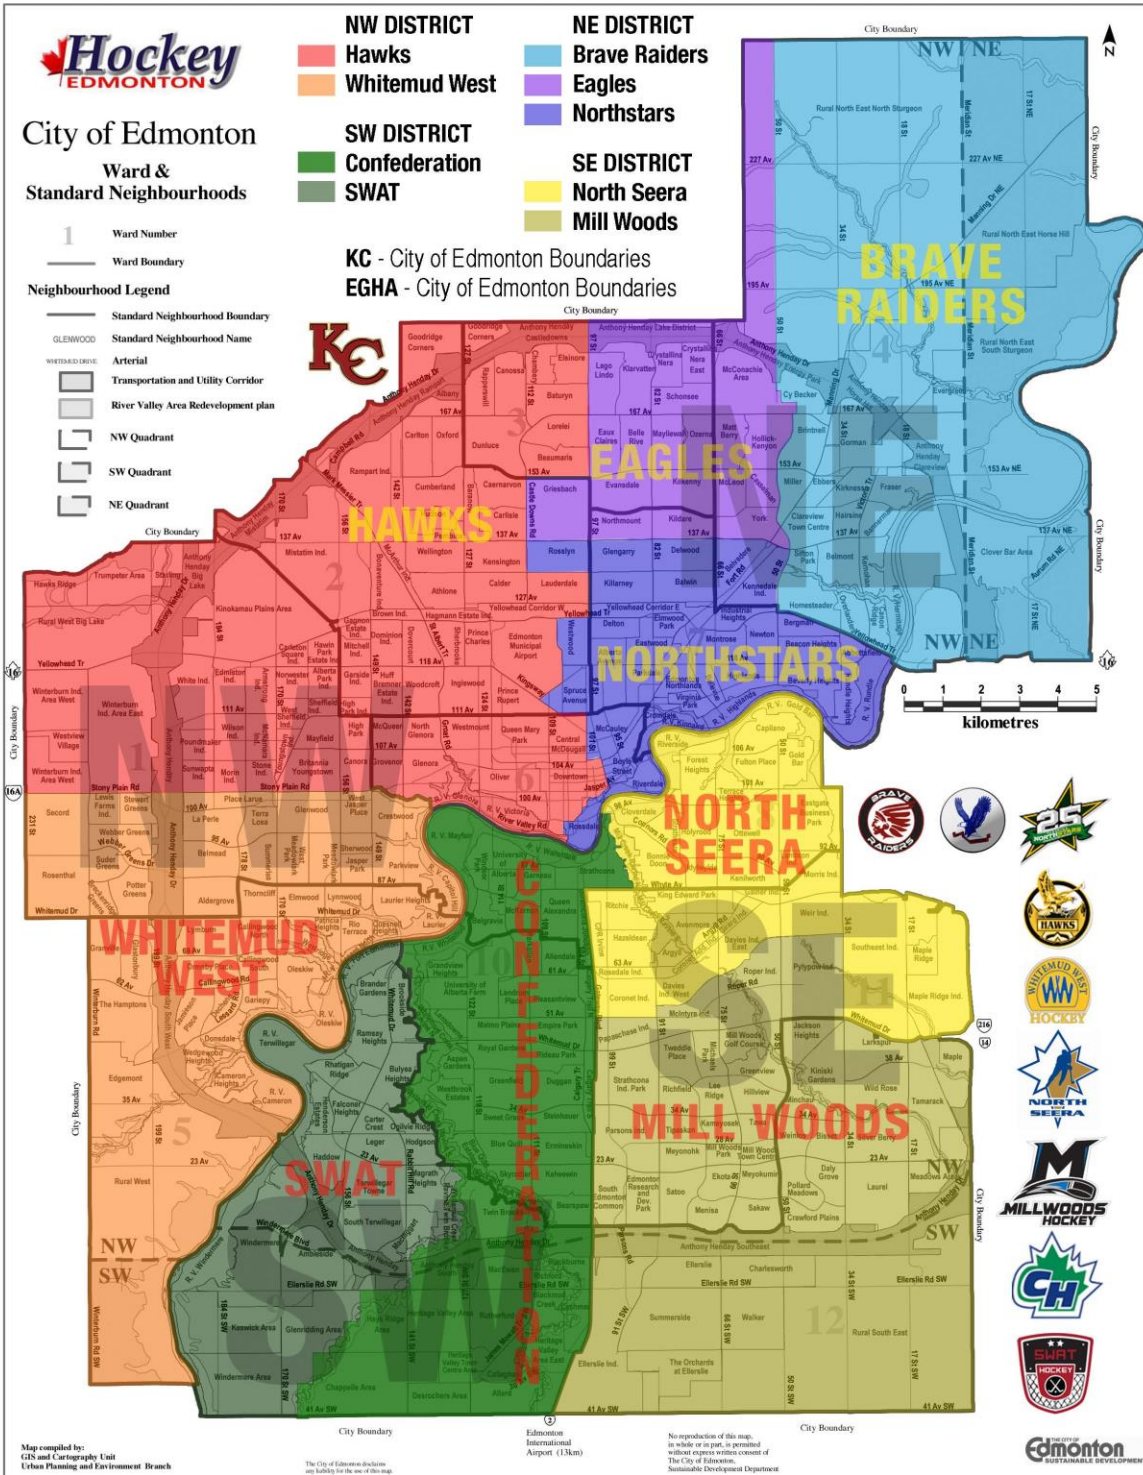

Hockey EDMONTON

10618 124 Street Edmonton, AB T5N 1S3
Phone: 780-413-3498 Fax 780-440-6475
www.hockeyedmonton.ca