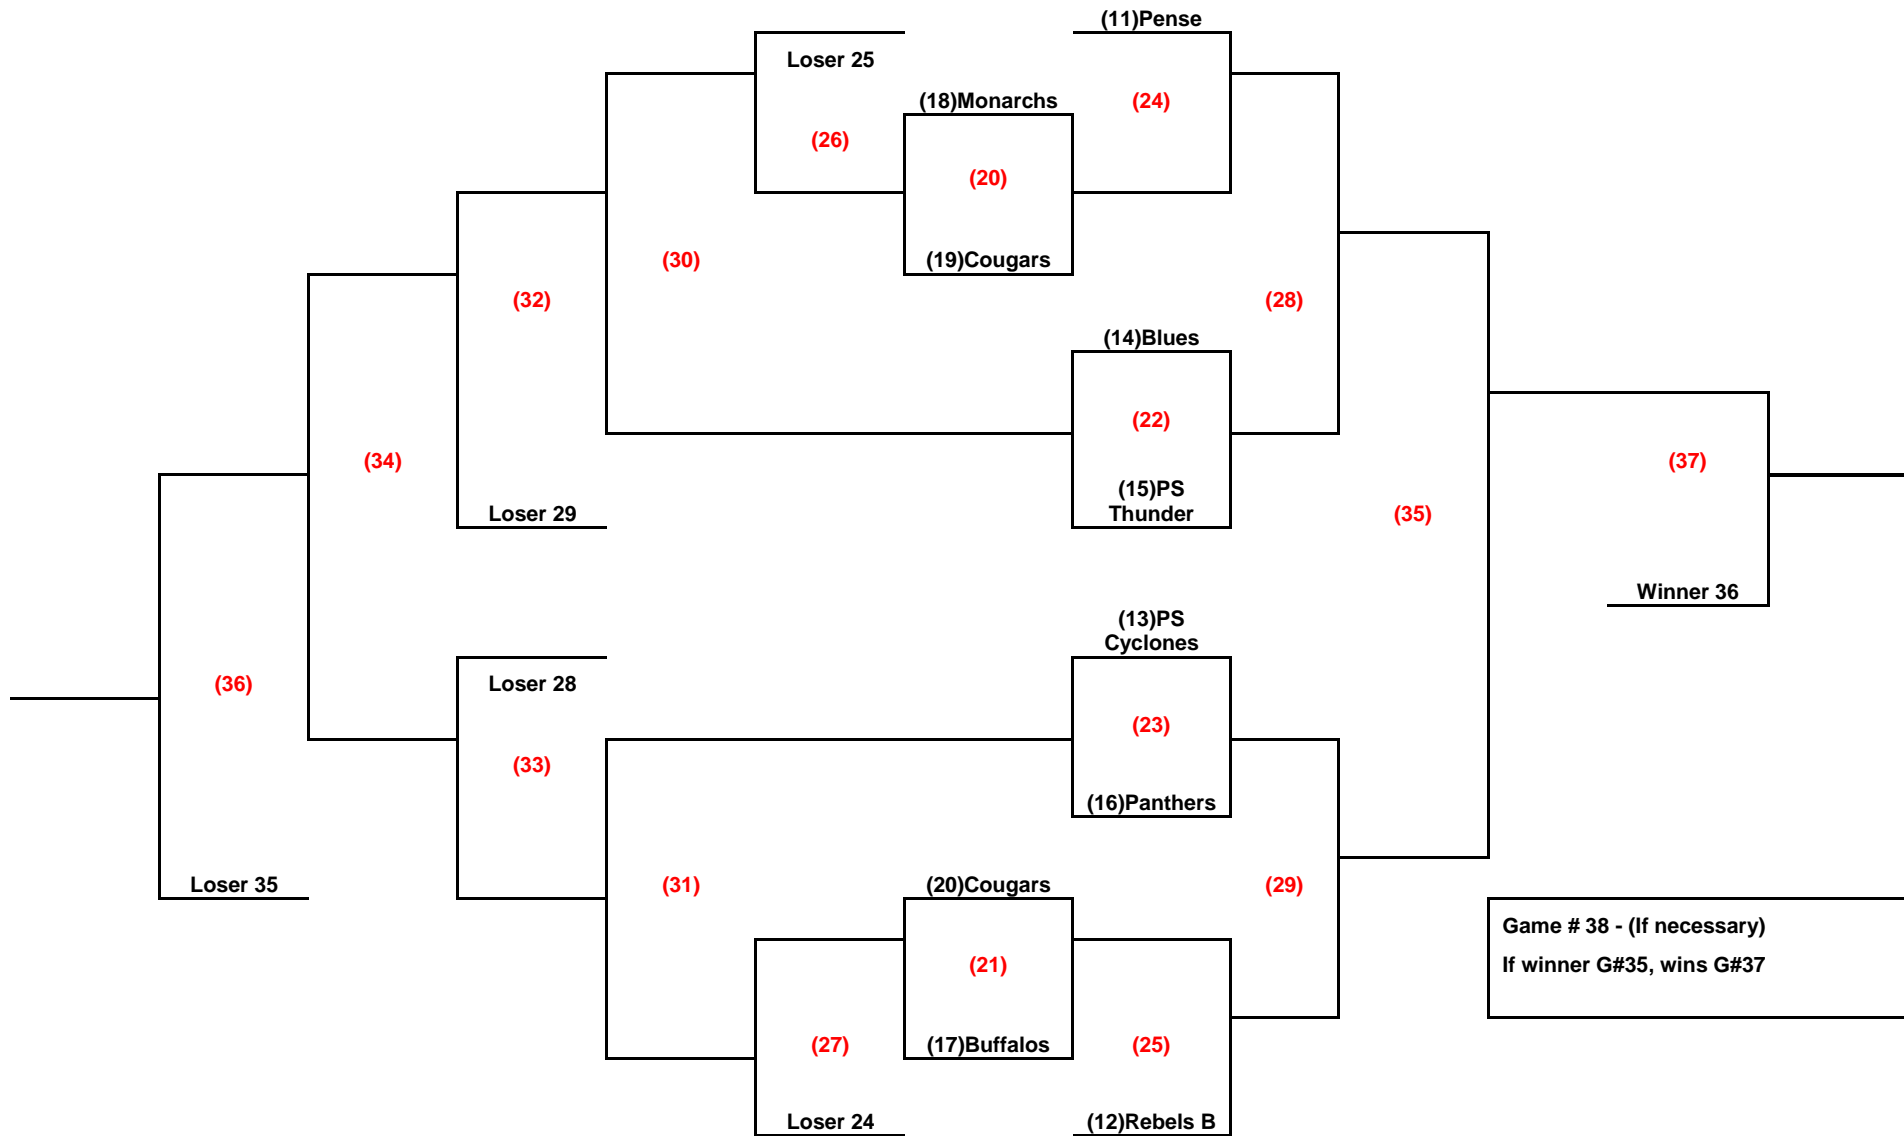

2018/19 ATOM B PLAYOFFS (11th PLACE – 20th PLACE)

2018/19 ATOM B PLAYOFFS (11th PLACE – 20TH PLACE) continued

NOTE The higher ranked team is Home except for game # 37+38						
#	DATE	DAY	ARENA	START		
20	16-Mar	Sat	C6, Coop	9:00	(19) Lumsden Monarchs	(18) Monarchs
21	16-Mar	Sat	C6, Coop	10:30	(20) Cougars	(17) Buffalos
22	16-Mar	Sat	C6, Coop	12:00	(15) PS Thunder	(14) Blues
23	16-Mar	Sat	C6, Coop	13:30	(16) Panthers	(13) PS Cyclones
24	17-Mar	Sun	MA	11:45	WINNER OF GAME 20	(11) Pense
25	17-Mar	Sun	MA	13:15	WINNER OF GAME 21	(12) Rebels Black
26	20-Mar	Wed	C2, Remax	18:00	LOSER OF GAME 25	LOSER OF GAME 20
27	20-Mar	Wed	C2, Remax	19:30	LOSER OF GAME 24	LOSER OF GAME 21
30	21-Mar	Thurs	DW	17:30	LOSER OF GAME 22	WINNER OF GAME 26
31	21-Mar	Thurs	DW	19:00	LOSER OF GAME 23	WINNER OF GAME 27
28	22-Mar	Fri	C4:PM	17:30	WINNER OF GAME 22	WINNER OF GAME 24
29	22-Mar	Fri	C4:PM	19:00	WINNER OF GAME 25	WINNER OF GAME 23
32	23-Mar	Sat	BA	18:15	LOSER OF GAME 29	WINNER OF GAME 30
33	23-Mar	Sat	RI	12:15	LOSER OF GAME 28	WINNER OF GAME 31
34	24-Mar	Sun	RI	9:15	WINNER OF GAME 33	WINNER OF GAME 32
35	24-Mar	Sun	RI	13:45	WINNER OF GAME 29	WINNER OF GAME 28
36	27-Mar	Wed	C2, Remax	18:00	LOSER OF GAME 35	WINNER OF GAME 34
37	30-Mar	Sat	C5, DQ	15:00	WINNER OF GAME 36	WINNER OF GAME 35
38	31-Mar	Sun	C6, Coop	10:00		IF NECC