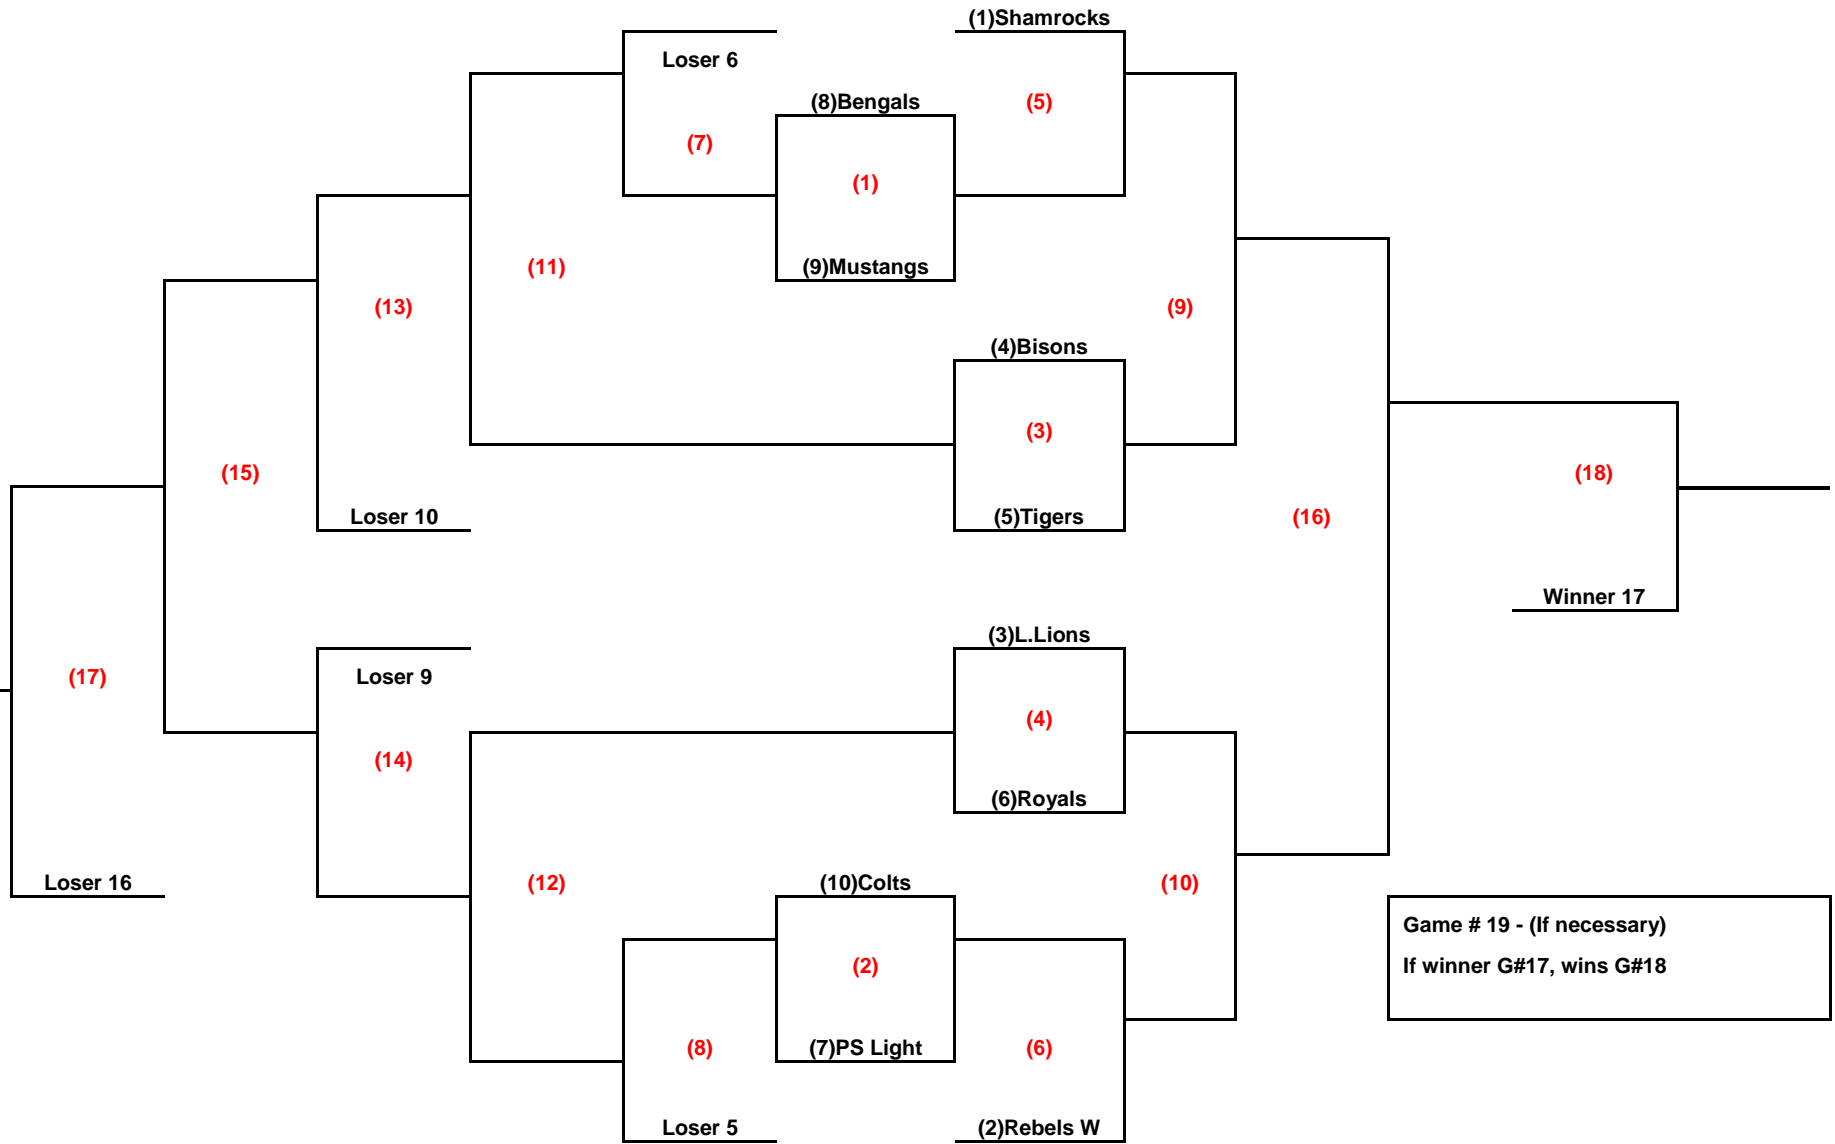

2018/19 ATOM B PLAYOFFS (1ST PLACE – 10TH PLACE)

2018/19 ATOM B PLAYOFFS (1ST PLACE – 10TH PLACE) continued

NOTE The higher ranked team is Home except for game # 18+19						
#	DATE	DAY	ARENA	START		
1	16-Mar	Sat	DW	12:00	(9) Mustangs	(8) Bengals
2	16-Mar	Sat	DW	13:30	(10) Colts	(7) PS Lightning
3	16-Mar	Sat	DW	15:00	(5) Tigers	(4) Bisons
4	16-Mar	Sat	DW	16:30	(6) Royals	(3) Lumsden Lions
6	17-Mar	Sun	HA	14:45	WINNER OF GAME 2	(2) Rebels White
5	17-Mar	Sun	HA	16:15	WINNER OF GAME 1	(1) Shamrocks
7	20-Mar	Wed	C1, BW	17:45	LOSER OF GAME 6	LOSER OF GAME 1
8	20-Mar	Wed	C1, BW	19:15	LOSER OF GAME 5	LOSER OF GAME 2
11	21-Mar	Thurs	C1, BW	17:45	LOSER OF GAME 3	WINNER OF GAME 7
12	21-Mar	Thurs	C1, BW	19:15	LOSER OF GAME 4	WINNER OF GAME 8
9	22-Mar	Fri	BA	17:45	WINNER OF GAME 3	WINNER OF GAME 5
10	22-Mar	Fri	BA	19:15	WINNER OF GAME 6	WINNER OF GAME 4
13	23-Mar	Sat	BA	15:15	LOSER OF GAME 10	WINNER OF GAME 11
14	23-Mar	Sat	BA	16:45	LOSER OF GAME 9	WINNER OF GAME 12
15	24-Mar	Sun	RI	10:45	WINNER OF GAME 14	WINNER OF GAME 13
16	24-Mar	Sun	RI	12:15	WINNER OF GAME 10	WINNER OF GAME 9
17	27-Mar	Wed	C2, Remax	19:30	LOSER OF GAME 16	WINNER OF GAME 15
18	30-Mar	Sat	C5, DQ	16:45	WINNER OF GAME 17	WINNER OF GAME 16
19	31-Mar	Sun	C6, Coop	11:30		IF NECC