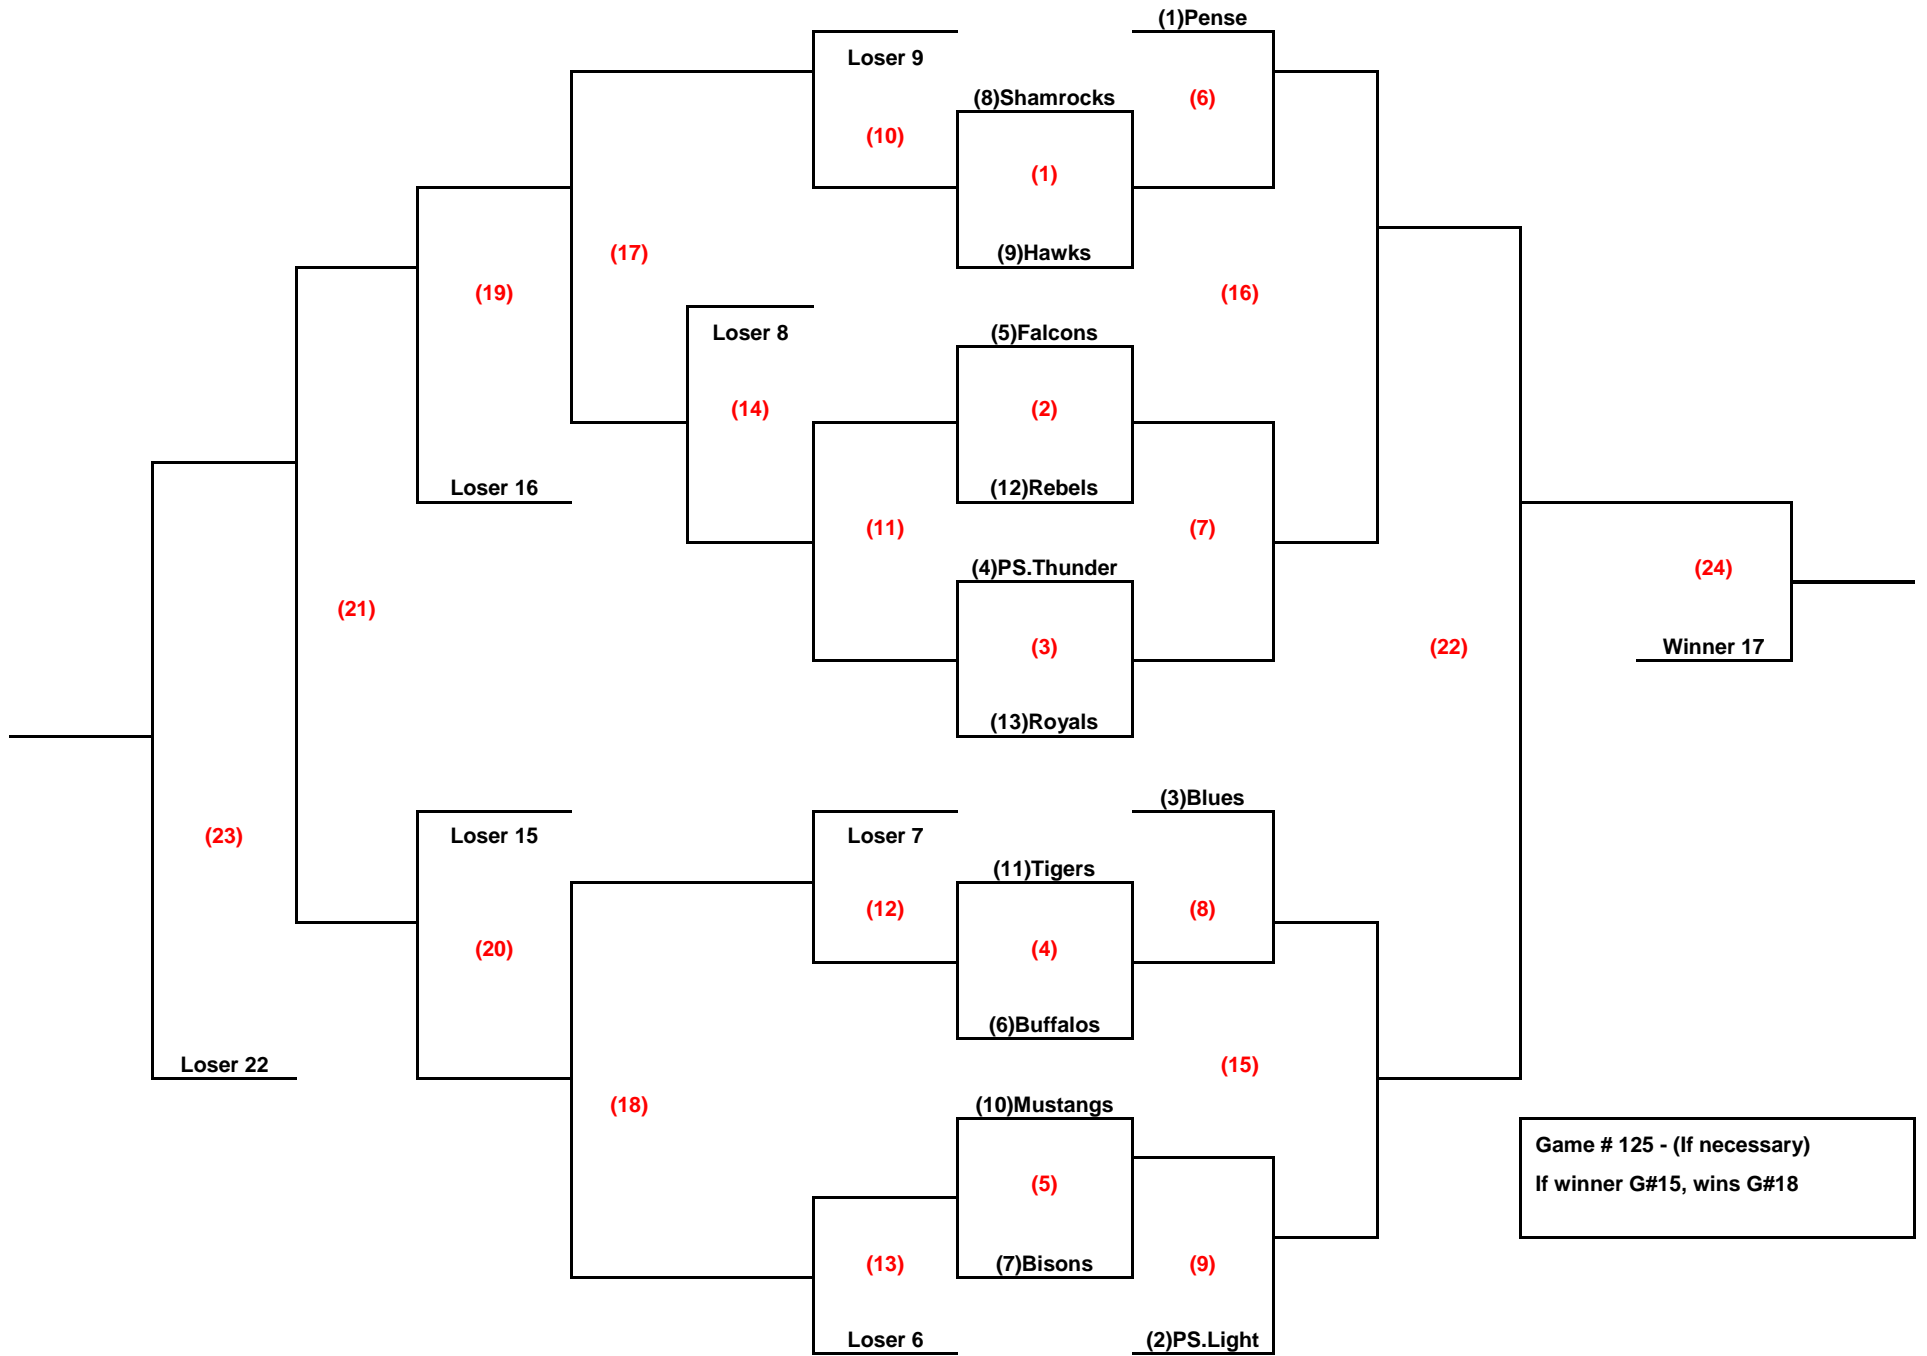

PEE WEE B PLAYOFFS 2018/19

PEE WEE B PLAYOFFS (continued)

NOTE The higher ranked team is Home except for game # 24 + 25						
#	DATE	DAY	ARENA	START		
3	17-Mar	Sun	BA	13:00	(13) Royals	(4) PS Thunder
4	17-Mar	Sun	BA	15:00	(11) Tigers	(6) Buffalos
1	17-Mar	Sun	C5, DQ	18:15	(9) Hawks	(8) Shamrocks
2	17-Mar	Sun	C5, DQ	20:15	(12) Rebels	(5) Falcons
5	17-Mar	Sun	MA	20:00	(10) Mustangs	(7) Bisons
6	18-Mar	Mon	C3, RMP	17:30	WINNER OF GAME 1	(1) Pense
7	18-Mar	Mon	C3, RMP	19:30	WINNER OF GAME 3	WINNER OF GAME 2
8	20-Mar	Wed	C3:RMP	17:30	WINNER OF GAME 4	(3) Blues
9	20-Mar	Wed	C3:RMP	19:30	WINNER OF GAME 5	(2) PS Lightning
12	21-Mar	Thurs	C6:Coop	18:00	LOSER OF GAME 7	LOSER OF GAME 4
13	21-Mar	Thurs	C6:Coop	20:00	LOSER OF GAME 6	WINNER OF GAME 5
10	22-Mar	Fri	C2, Remax	18:00	LOSER OF GAME 9	WINNER OF GAME 1
11	22-Mar	Fri	C3, RMP	19:15	LOSER OF GAME 3	LOSER OF GAME 2
18	23-Mar	Sat	DW	16:15	WINNER OF GAME 13	WINNER OF GAME 12
16	23-Mar	Sat	MA	13:15	WINNER OF GAME 7	WINNER OF GAME 6
15	23-Mar	Sat	MA	15:30	WINNER OF GAME 9	WINNER OF GAME 8
14	23-Mar	Sat	MA	17:45	LOSER OF GAME 8	WINNER OF GAME 11
20	24-Mar	Sun	BA	18:00	LOSER OF GAME 15	WINNER OF GAME 18
17	24-Mar	Sun	BA	20:00	WINNER OF GAME 14	WINNER OF GAME 10
22	25-Mar	Mon	C5, DQ	20:00	WINNER OF GAME 15	WINNER OF GAME 16
19	26-Mar	Tue	RI	18:00	LOSER OF GAME 16	WINNER OF GAME 17
21	27-Mar	Wed	C3, RMP	17:45	WINNER OF GAME 20	WINNER OF GAME 19
23	29-Mar	Fri	C4, PM	18:15	LOSER OF GAME 22	WINNER OF GAME 21
24	30-Mar	Sat	C4, PM	17:00	WINNER OF GAME 23	WINNER OF GAME 22
25	31-Mar	Sun	C6, Coop	16:15		IF NECC