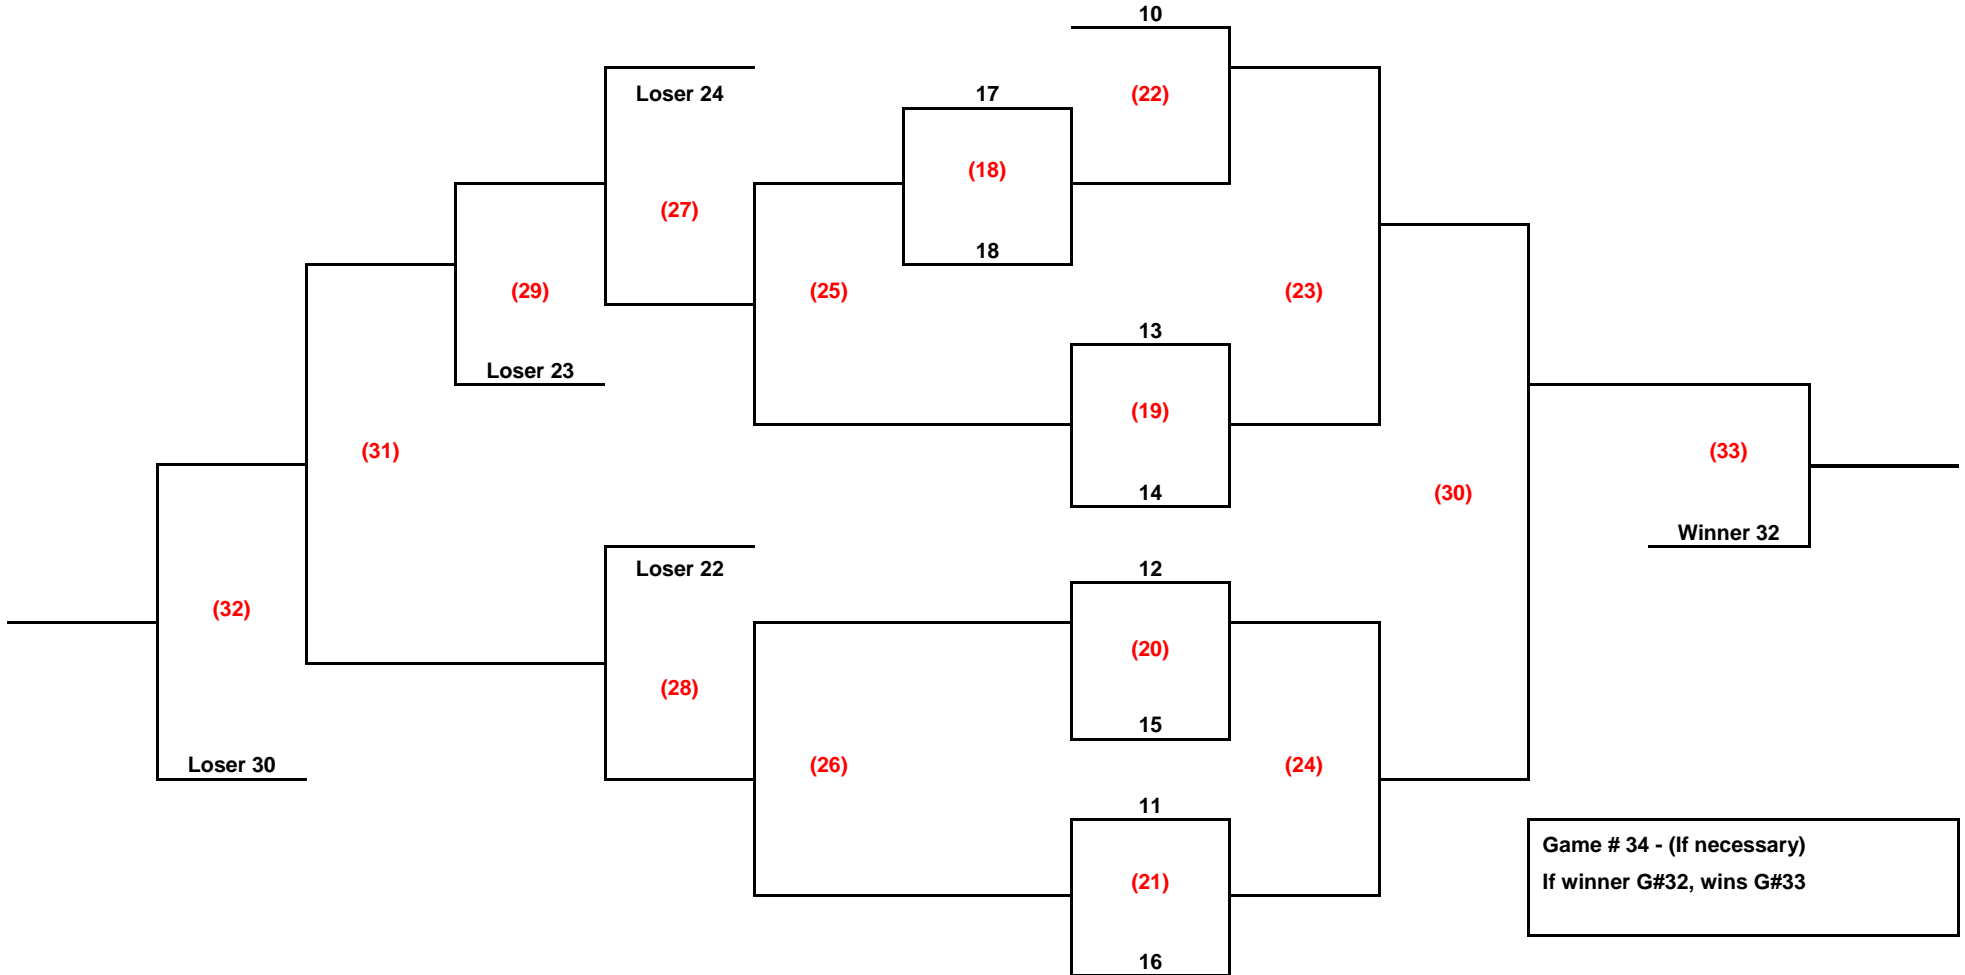

2019/20 ATOM C PLAYOFFS (10th PLACE – 18TH PLACE)

2019/20 ATOM C PLAYOFFS (10th PLACE – 18TH PLACE) continued

NOTE: HIGHER RANKED TEAM IS HOME EXCEPT FOR GAME #33 + 34						
	DATE	DAY	ARENA	START		
18	16-Mar	Mon	MA	17:45	18TH PLACE	17TH PLACE
19	16-Mar	Mon	RI	17:45	14TH PLACE	13TH PLACE
20	17-Mar	Tue	RI	18:00	15TH PLACE	12TH PLACE
21	18-Mar	Wed	DW	18:00	16TH PLACE	11TH PLACE
22	19-Mar	Thurs	RI	17:45	WINNER OF GAME 18	10TH PLACE
26	21-Mar	Sat	C2, Remax	19:15	LOSER OF GAME 21	LOSER OF GAME 20
23	21-Mar	Sat	C5, DQ	15:15	WINNER OF GAME 19	WINNER OF GAME 22
24	21-Mar	Sat	C5, DQ	16:45	WINNER OF GAME 21	WINNER OF GAME 20
25	21-Mar	Sat	C5, DQ	18:15	LOSER OF GAME 19	LOSER OF GAME 18
27	22-Mar	Sun	C5, DQ	12:15	LOSER OF GAME 24	WINNER OF GAME 25
28	22-Mar	Sun	HA	16:30	LOSER OF GAME 22	WINNER OF GAME 26
30	23-Mar	Mon	C3, RMP	17:45	WINNER OF GAME 24	WINNER OF GAME 23
29	23-Mar	Mon	MA	19:15	LOSER OF GAME 23	WINNER OF GAME 27
31	26-Mar	Thurs	C4, PM	18:00	WINNER OF GAME 28	WINNER OF GAME 29
32	27-Mar	Fri	C1, BW	18:00	LOSER OF GAME 30	WINNER OF GAME 31
33	28-Mar	Sat	C3, RMP	12:15	WINNER OF GAME 32	WINNER OF GAME 30
34	30-Mar	Mon	C2, Remax	17:30		IF NECC