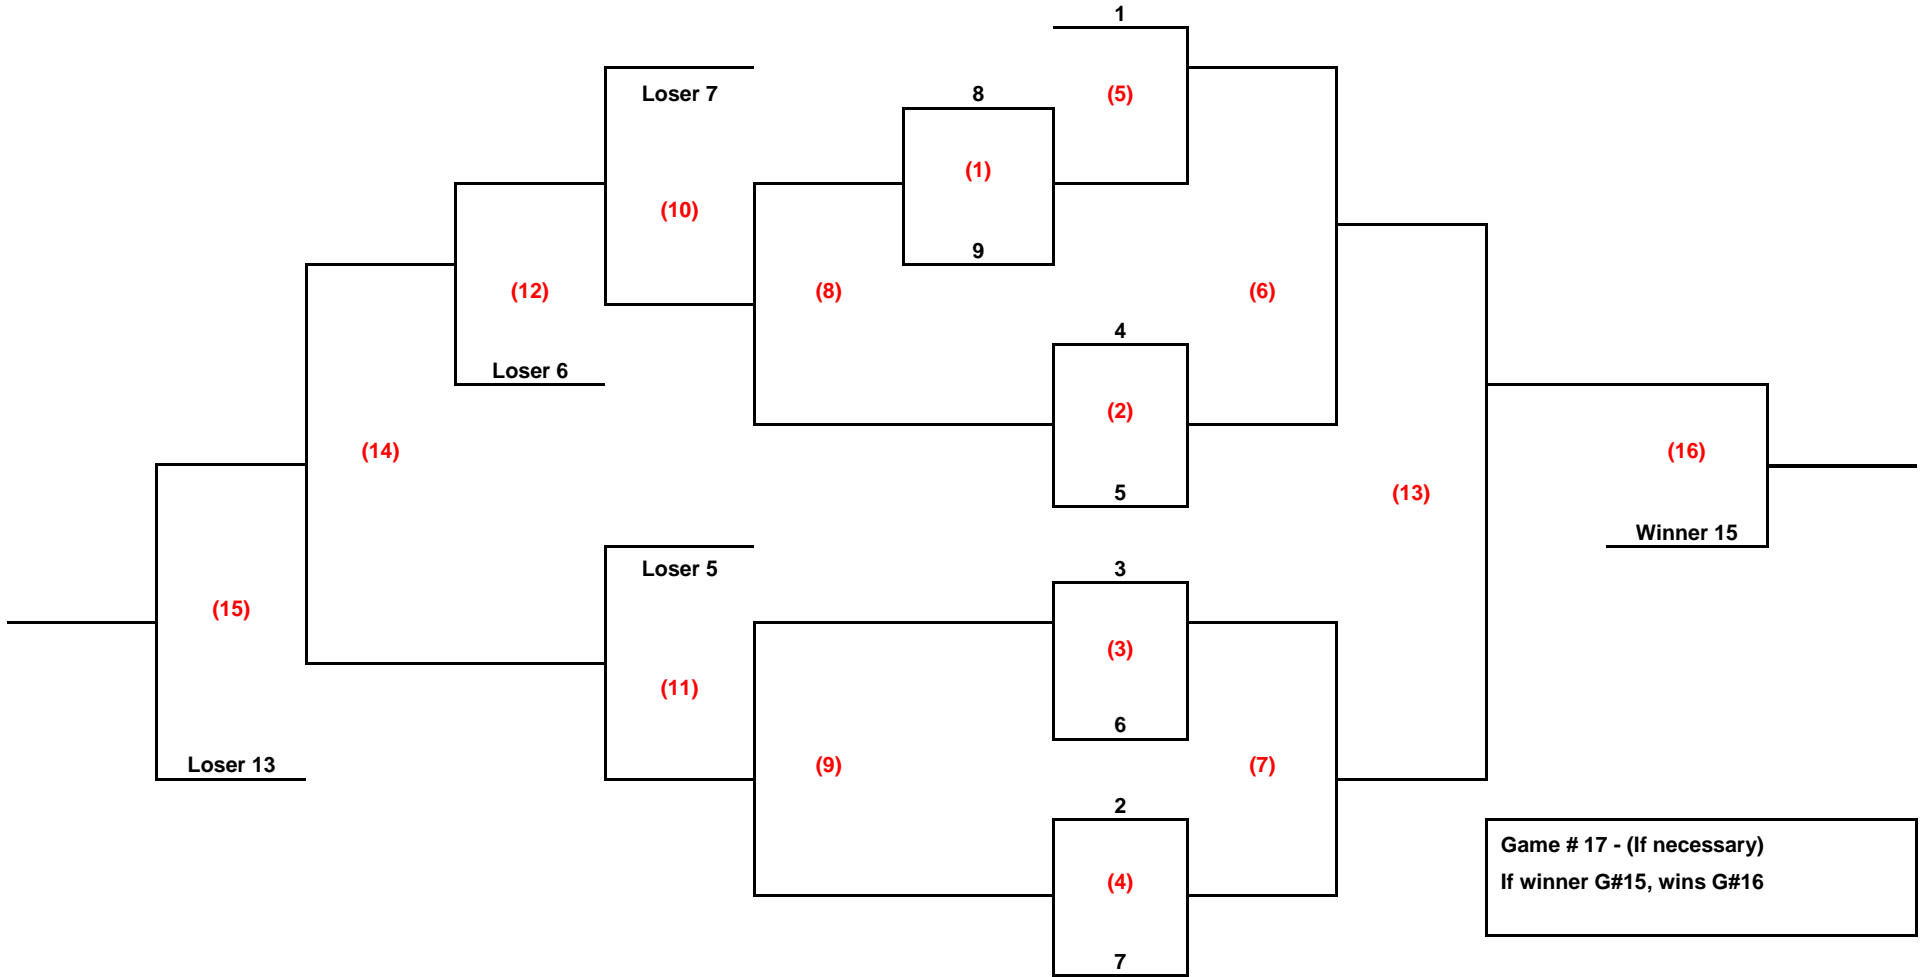

2019/20 ATOM C PLAYOFFS (1ST PLACE – 9TH PLACE)

2019/20 ATOM C PLAYOFFS (1ST PLACE – 9TH PLACE) continued

NOTE: HIGHER RANKED TEAM IS HOME EXCEPT FOR GAME #16 + 17						
	DATE	DAY	ARENA	START		
1	16-Mar	Mon	MA	19:15	9TH PLACE	8TH PLACE
4	18-Mar	Wed	C4, PM	19:00	7TH PLACE	2ND PLACE
2	18-Mar	Wed	ST	18:00	5TH PLACE	4TH PLACE
3	18-Mar	Wed	ST	19:30	6TH PLACE	3RD PLACE
8	20-Mar	Fri	RI	18:00	LOSER OF GAME 2	LOSER OF GAME 1
5	21-Mar	Sat	BA	14:15	WINNER OF GAME 1	1ST PLACE
6	22-Mar	Sun	HA	13:30	WINNER OF GAME 2	WINNER OF GAME 5
7	22-Mar	Sun	HA	15:00	WINNER OF GAME 4	WINNER OF GAME 3
9	22-Mar	Sun	RI	16:45	LOSER OF GAME 4	LOSER OF GAME 3
10	23-Mar	Mon	HA	17:45	LOSER OF GAME 7	WINNER OF GAME 8
11	23-Mar	Mon	HA	19:15	LOSER OF GAME 5	WINNER OF GAME 9
12	24-Mar	Tue	RI	18:00	LOSER OF GAME 6	WINNER OF GAME 10
14	26-Mar	Thurs	C4, PM	19:30	WINNER OF GAME 11	WINNER OF GAME 12
13	26-Mar	Thurs	C6, Coop	18:00	WINNER OF GAME 7	WINNER OF GAME 6
15	27-Mar	Fri	C1, BW	19:30	LOSER OF GAME 13	WINNER OF GAME 14
16	28-Mar	Sat	C3, RMP	14:00	WINNER OF GAME 15	WINNER OF GAME 13
17	30-Mar	Mon	C2, Remax	19:15		IF NECC