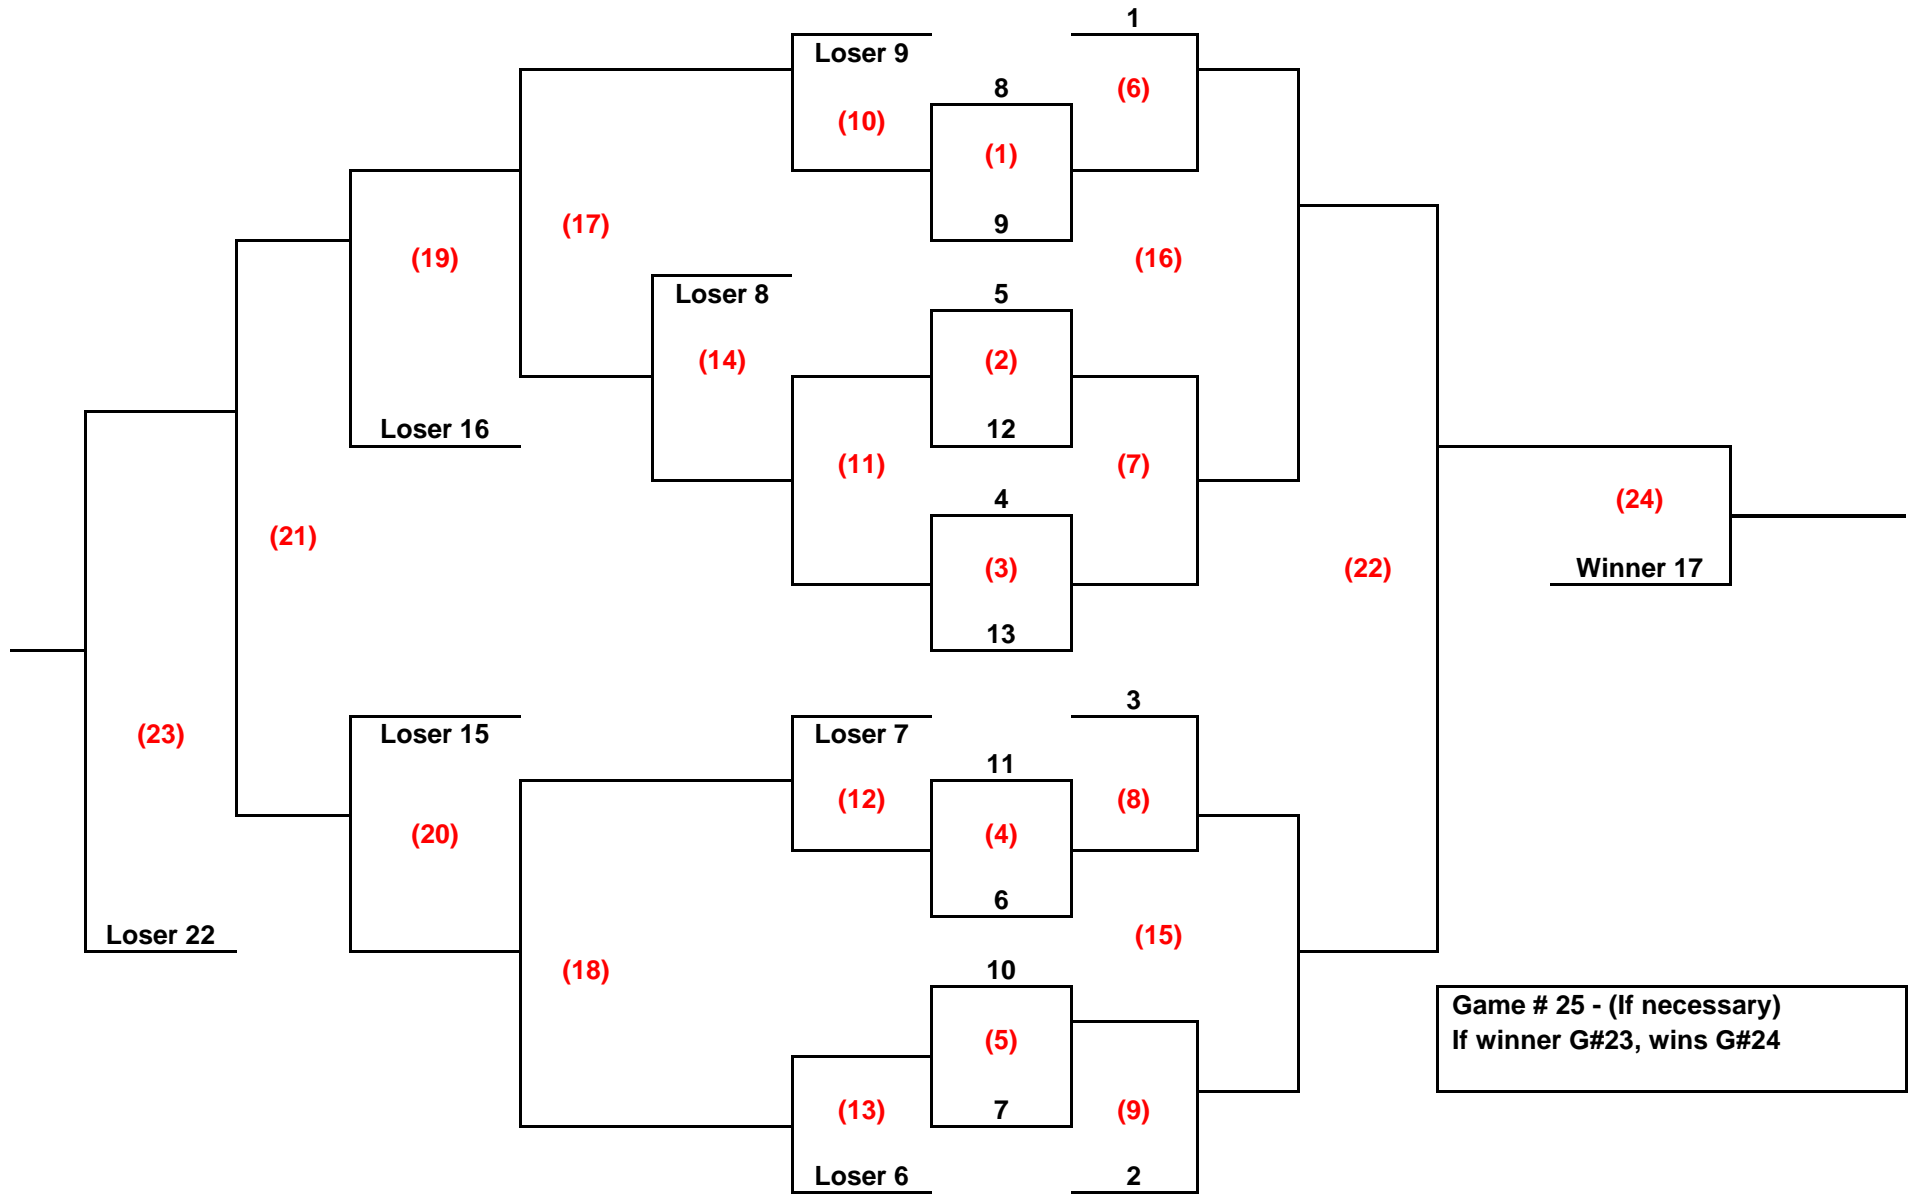

**Pee Wee A Playoff Draw 2019/20**

**Pee Wee A playoffs (continued)**

<b>NOTE: HIGHER RANKED TEAM IS HOME EXCEPT FOR GAME #24 + 25</b>						
	<b>DATE</b>	<b>DAY</b>	<b>ARENA</b>	<b>START</b>		
<b>1</b>	16-Mar	Mon	C1, BW	19:30	9TH PLACE	8TH PLACE
<b>2</b>	16-Mar	Mon	C5, DQ	18:00	12TH PLACE	5TH PLACE
<b>3</b>	16-Mar	Mon	C5, DQ	20:00	13TH PLACE	4TH PLACE
<b>4</b>	18-Mar	Wed	C2, Remax	17:45	11TH PLACE	6TH PLACE
<b>5</b>	18-Mar	Wed	C2, Remax	19:45	10TH PLACE	7TH PLACE
<b>11</b>	19-Mar	Thurs	BA	19:30	LOSER OF GAME 3	LOSER OF GAME 2
<b>6</b>	19-Mar	Thurs	C2, Remax	18:00	WINNER OF GAME 1	1ST PLACE
<b>7</b>	19-Mar	Thurs	MA	18:00	WINNER OF GAME 3	WINNER OF GAME 2
<b>8</b>	20-Mar	Fri	C2, Remax	17:45	WINNER OF GAME 4	3RD PLACE
<b>9</b>	20-Mar	Fri	C2, Remax	19:45	WINNER OF GAME 5	2ND PLACE
<b>12</b>	20-Mar	Fri	C4, PM	18:00	LOSER OF GAME 7	LOSER OF GAME 4
<b>13</b>	20-Mar	Fri	C4, PM	20:00	LOSER OF GAME 6	LOSER OF GAME 5
<b>14</b>	21-Mar	Sat	BA	15:45	LOSER OF GAME 8	WINNER OF GAME 11
<b>10</b>	21-Mar	Sat	C1, BW	19:15	LOSER OF GAME 9	LOSER OF GAME 1
<b>16</b>	21-Mar	Sat	RI	15:30	WINNER OF GAME 7	WINNER OF GAME 6
<b>15</b>	21-Mar	Sat	RI	17:30	WINNER OF GAME 9	WINNER OF GAME 8
<b>17</b>	22-Mar	Sun	BA	18:00	WINNER OF GAME 14	WINNER OF GAME 10
<b>18</b>	22-Mar	Sun	BA	20:00	WINNER OF GAME 13	WINNER OF GAME 12
<b>19</b>	25-Mar	Wed	C2, Remax	17:45	LOSER OF GAME 16	WINNER OF GAME 17
<b>20</b>	25-Mar	Wed	C2, Remax	19:45	LOSER OF GAME 15	WINNER OF GAME 18
<b>22</b>	26-Mar	Thurs	C3, RMP	17:30	WINNER OF GAME 15	WINNER OF GAME 16
<b>21</b>	27-Mar	Fri	C3, RMP	19:15	WINNER OF GAME 20	WINNER OF GAME 19
<b>23</b>	28-Mar	Sat	C5, DQ	20:00	LOSER OF GAME 22	WINNER OF GAME 21
<b>24</b>	29-Mar	Sun	C6, Coop	20:00	WINNER OF GAME 23	WINNER OF GAME 22
<b>25</b>	31-Mar	Tue	C1, BW	20:00		<b>IF NECC</b>