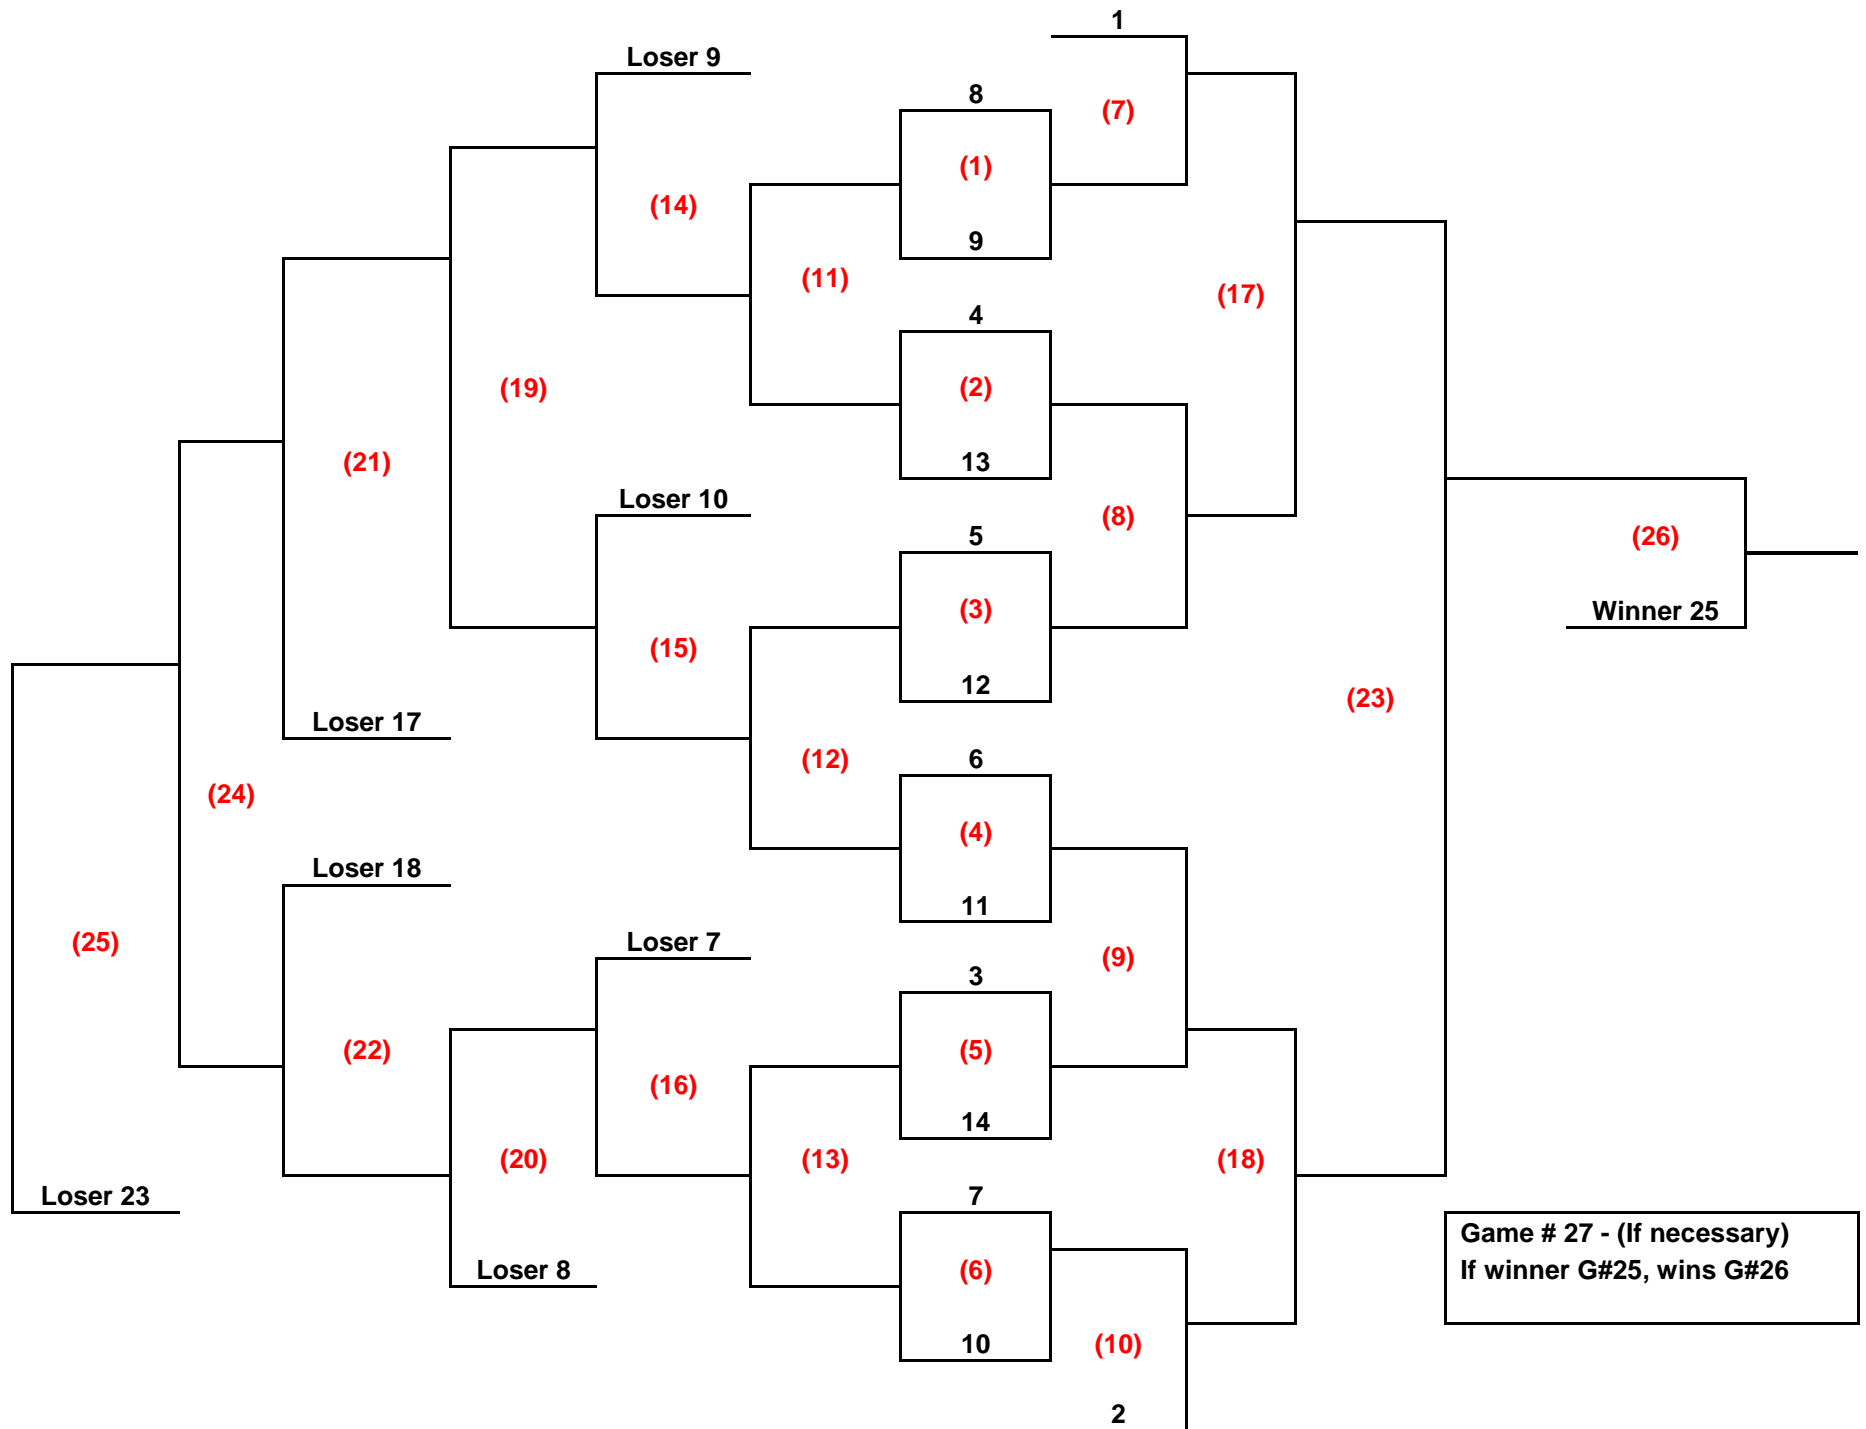

PEE WEE B PLAYOFFS 2019/20

PEE WEE B PLAYOFFS (continued)

Note: Higher ranked team is home except for Game #26 + 27						
	DATE	DAY	ARENA	START		
1	17-Mar	Tue	BA	19:30	9TH PLACE	8TH PLACE
2	17-Mar	Tue	C3, RMP	19:30	13TH PLACE	4TH PLACE
3	17-Mar	Tue	HA	19:30	12TH PLACE	5TH PLACE
4	18-Mar	Wed	C1, BW	19:30	11TH PLACE	6TH PLACE
5	18-Mar	Wed	MA	18:00	14TH PLACE	3RD PLACE
6	18-Mar	Wed	MA	20:00	10TH PLACE	7TH PLACE
13	20-Mar	Fri	BA	18:00	LOSER OF GAME 6	LOSER OF GAME 5
8	20-Mar	Fri	C1, BW	17:45	WINNER OF GAME 3	WINNER OF GAME 2
7	20-Mar	Fri	C1, BW	19:45	WINNER OF GAME 1	1ST PLACE
11	20-Mar	Fri	HA	18:00	LOSER OF GAME 2	LOSER OF GAME 1
12	20-Mar	Fri	HA	20:00	LOSER OF GAME 4	LOSER OF GAME 3
9	20-Mar	Fri	MA	18:00	WINNER OF GAME 5	WINNER OF GAME 4
10	20-Mar	Fri	MA	20:00	WINNER OF GAME 6	2ND PLACE
14	22-Mar	Sun	BA	11:30	LOSER OF GAME 9	WINNER OF GAME 11
15	22-Mar	Sun	BA	13:45	LOSER OF GAME 10	WINNER OF GAME 12
16	22-Mar	Sun	BA	15:45	LOSER OF GAME 7	WINNER OF GAME 13
17	22-Mar	Sun	C5, DQ	18:15	WINNER OF GAME 8	WINNER OF GAME 7
18	22-Mar	Sun	C5, DQ	20:15	WINNER OF GAME 10	WINNER OF GAME 9
19	23-Mar	Mon	C5, DQ	18:00	WINNER OF GAME 15	WINNER OF GAME 14
20	23-Mar	Mon	C5, DQ	20:00	LOSER OF GAME 8	WINNER OF GAME 16
23	24-Mar	Tue	C3, RMP	19:30	WINNER OF GAME 18	WINNER OF GAME 17
21	25-Mar	Wed	C1, BW	17:30	LOSER OF GAME 17	WINNER OF GAME 19
22	25-Mar	Wed	C1, BW	19:30	LOSER OF GAME 18	WINNER OF GAME 20
24	26-Mar	Thurs	C3, RMP	19:30	WINNER OF GAME 22	WINNER OF GAME 21
25	28-Mar	Sat	C5, DQ	18:00	LOSER OF GAME 23	WINNER OF GAME 24
26	29-Mar	Sun	C6, Coop	17:45	WINNER OF GAME 25	WINNER OF GAME 23
27	31-Mar	Tue	C1, BW	18:00		IF NECC