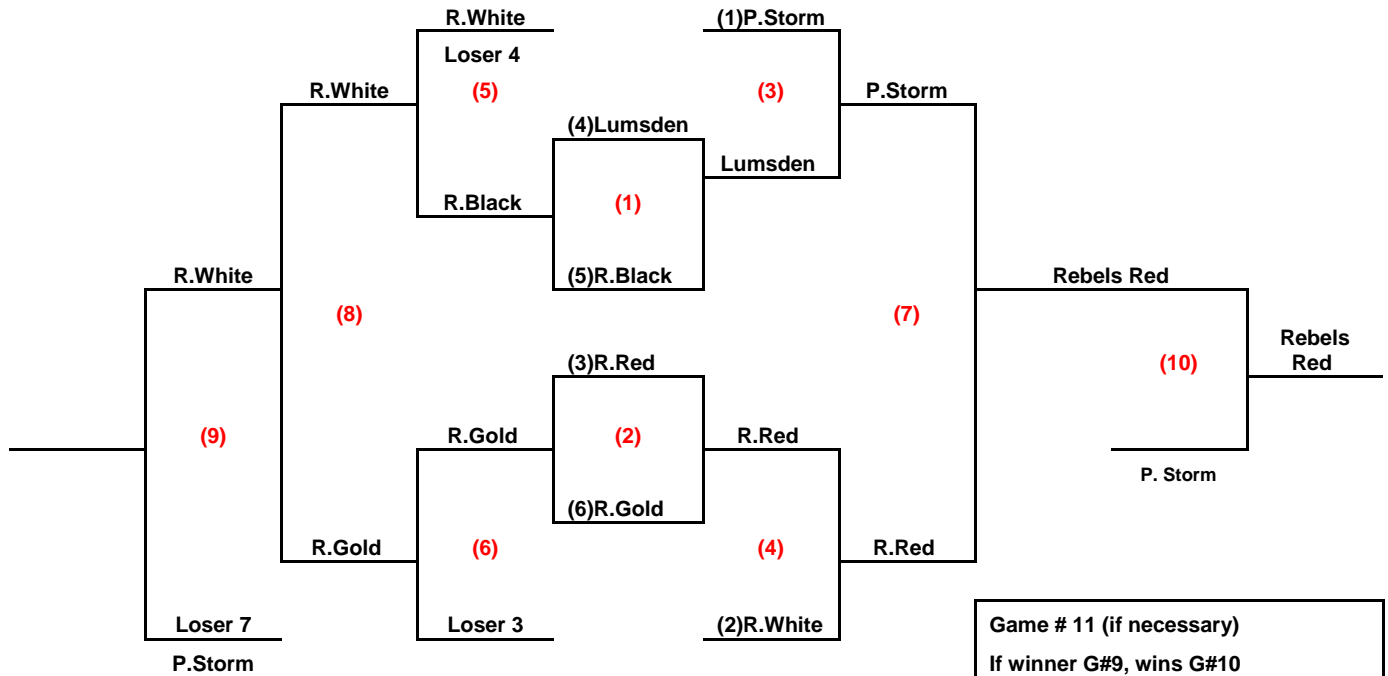

## 2022 U11C Female Playoff Schedule

| NOTE: HIGHER RANKED TEAM IS HOME EXCEPT FOR Game #10 + 11 |        |       |             |       |               |               |
|---|--------|-------|-------------|-------|---------------|---------------|
|   | DATE   | DAY   | ARENA       | START |               |               |
| 1   | 09-Mar | Wed   | C3, RMP     | 18:00 | 5TH PLACE     | 4TH PLACE     |
| 2   | 09-Mar | Wed   | C3, RMP     | 19:30 | 6TH PLACE     | 3RD PLACE     |
| 3   | 11-Mar | Fri   | BA          | 17:45 | Winner Game 1 | 1ST PLACE     |
| 4   | 11-Mar | Fri   | BA          | 19:15 | Winner Game 2 | 2ND PLACE     |
| 5   | 13-Mar | Sun   | C2, Viterra | 11:15 | Loser Game 1  | Loser Game 4  |
| 6   | 13-Mar | Sun   | C2, Viterra | 12:45 | Loser Game 2  | Loser Game 3  |
| 8   | 15-Mar | Tue   | C1, BW      | 17:30 | Winner Game 6 | Winner Game 5 |
| 7   | 15-Mar | Tue   | C1, BW      | 19:00 | Winner Game 4 | Winner Game 3 |
| 9   | 17-Mar | Thurs | C4, PM      | 19:30 | Loser Game 7  | Winner Game 8 |
| 10  | 19-Mar | Sat   | C5, DQ      | 11:45 | Winner Game 9 | Winner Game 7 |
| 11  | 22-Mar | Tue   | ST          | 17:30 |               | IF NECC       |