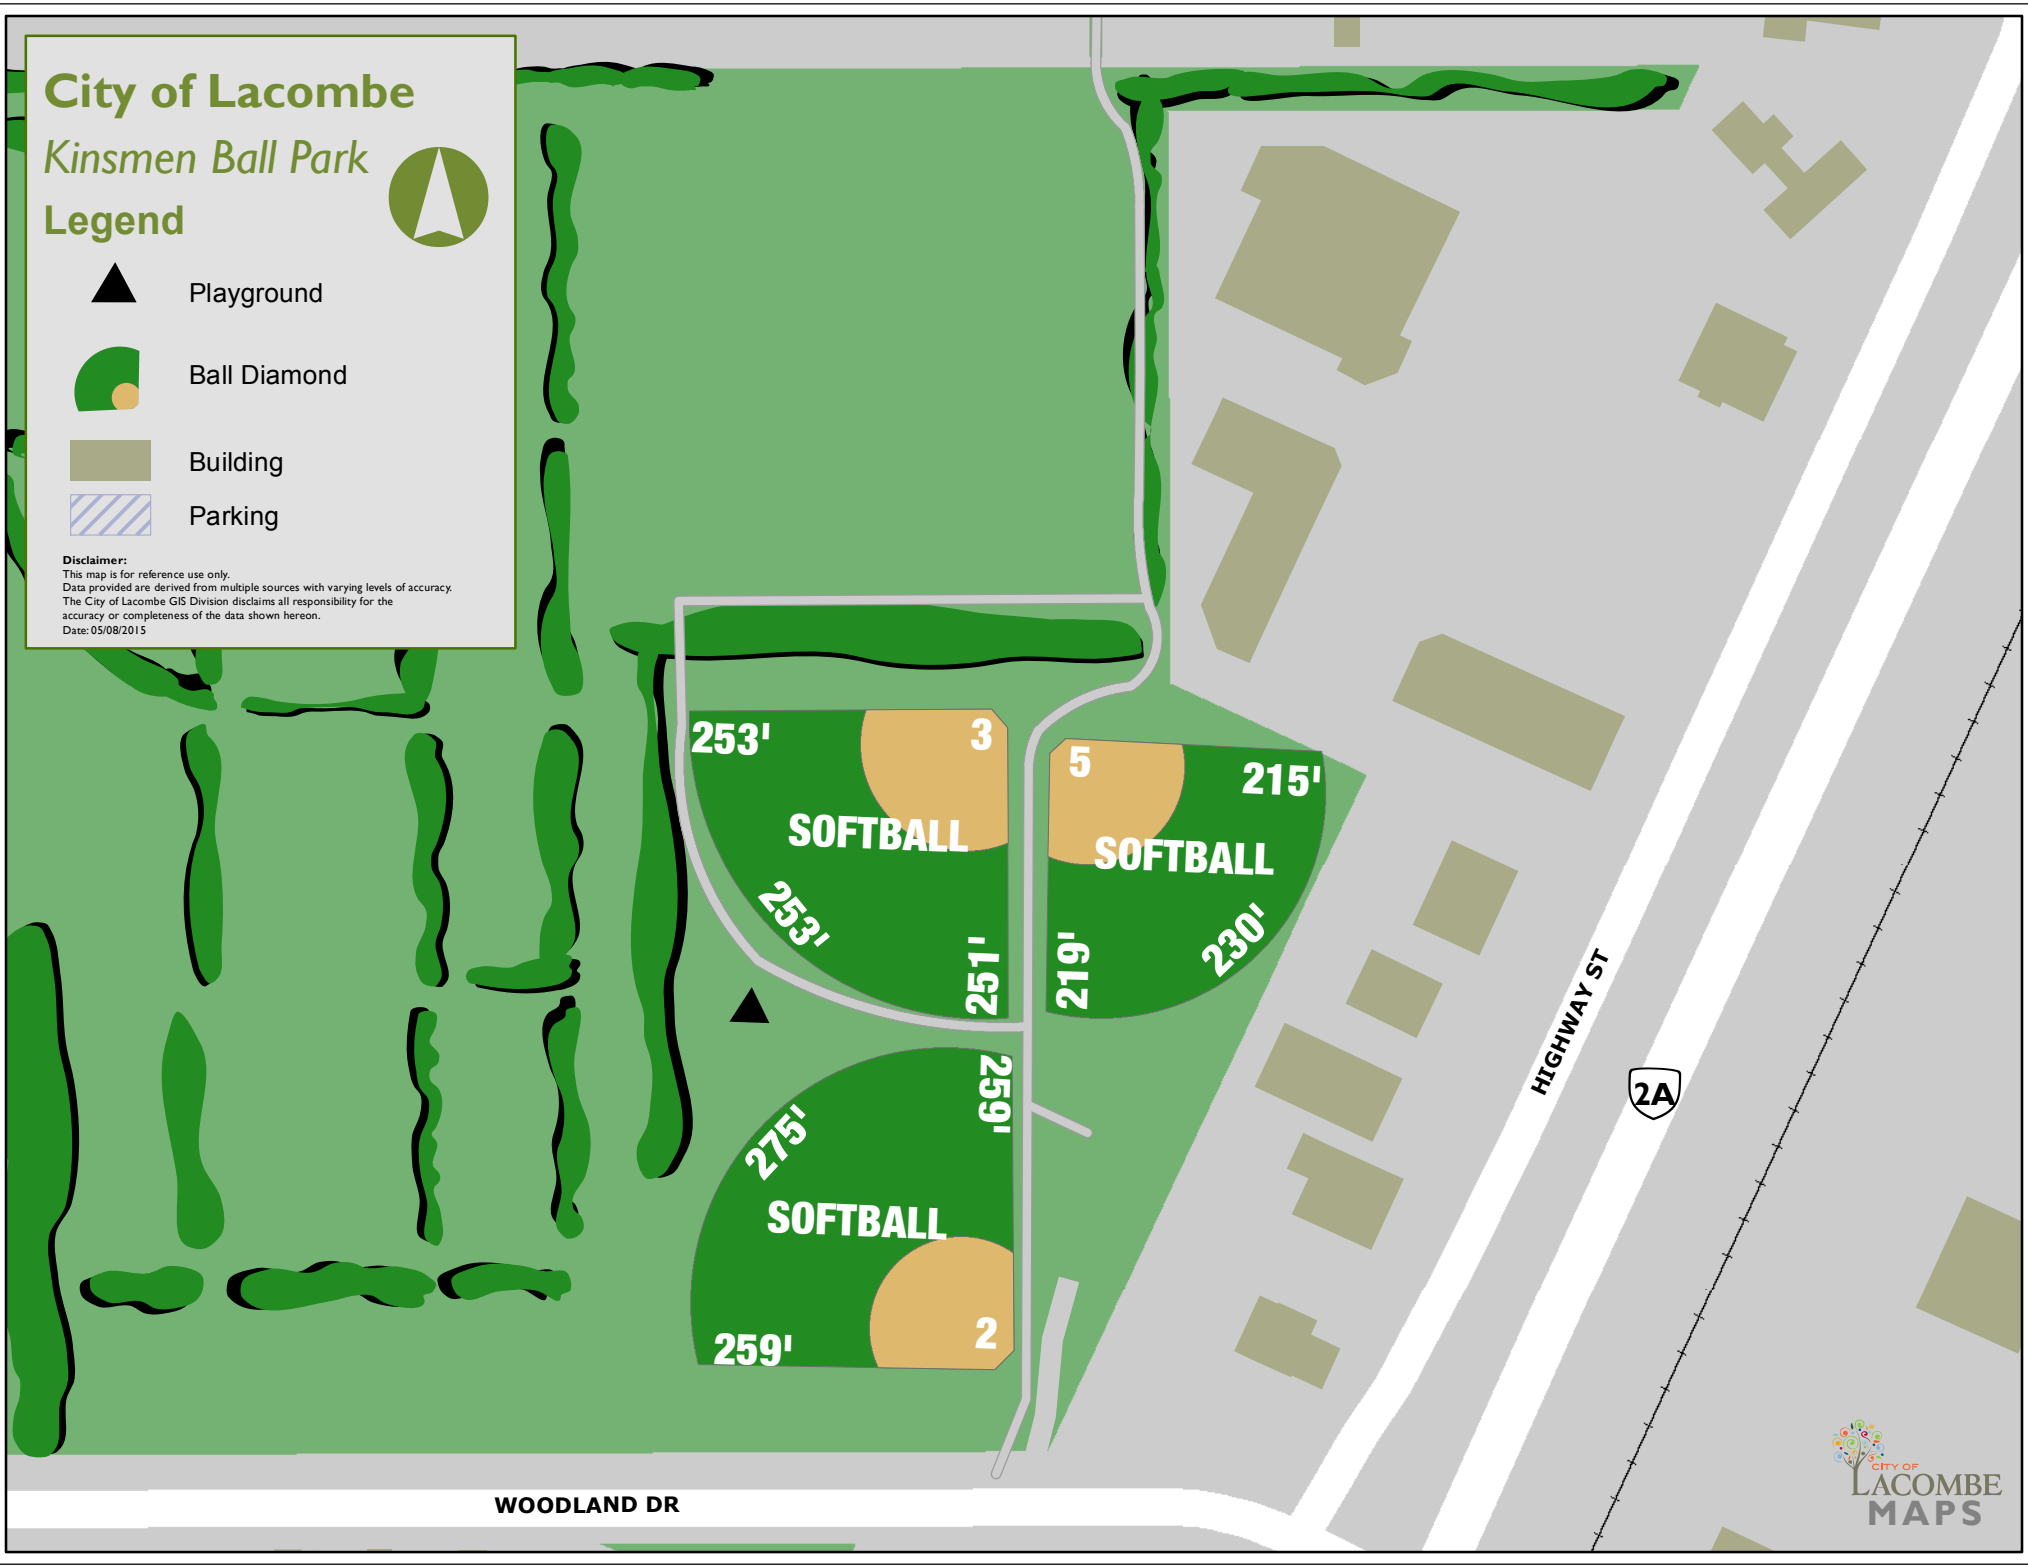

City of Lacombe

Kinsmen Ball Park

Legend

 Playground

 Ball Diamond

 Building

 Parking

Disclaimer:
This map is for reference use only.
Data provided are derived from multiple sources with varying levels of accuracy.
The City of Lacombe GIS Division disclaims all responsibility for the accuracy or completeness of the data shown hereon.
Date: 05/08/2015

WOODLAND DR

HIGHWAY ST