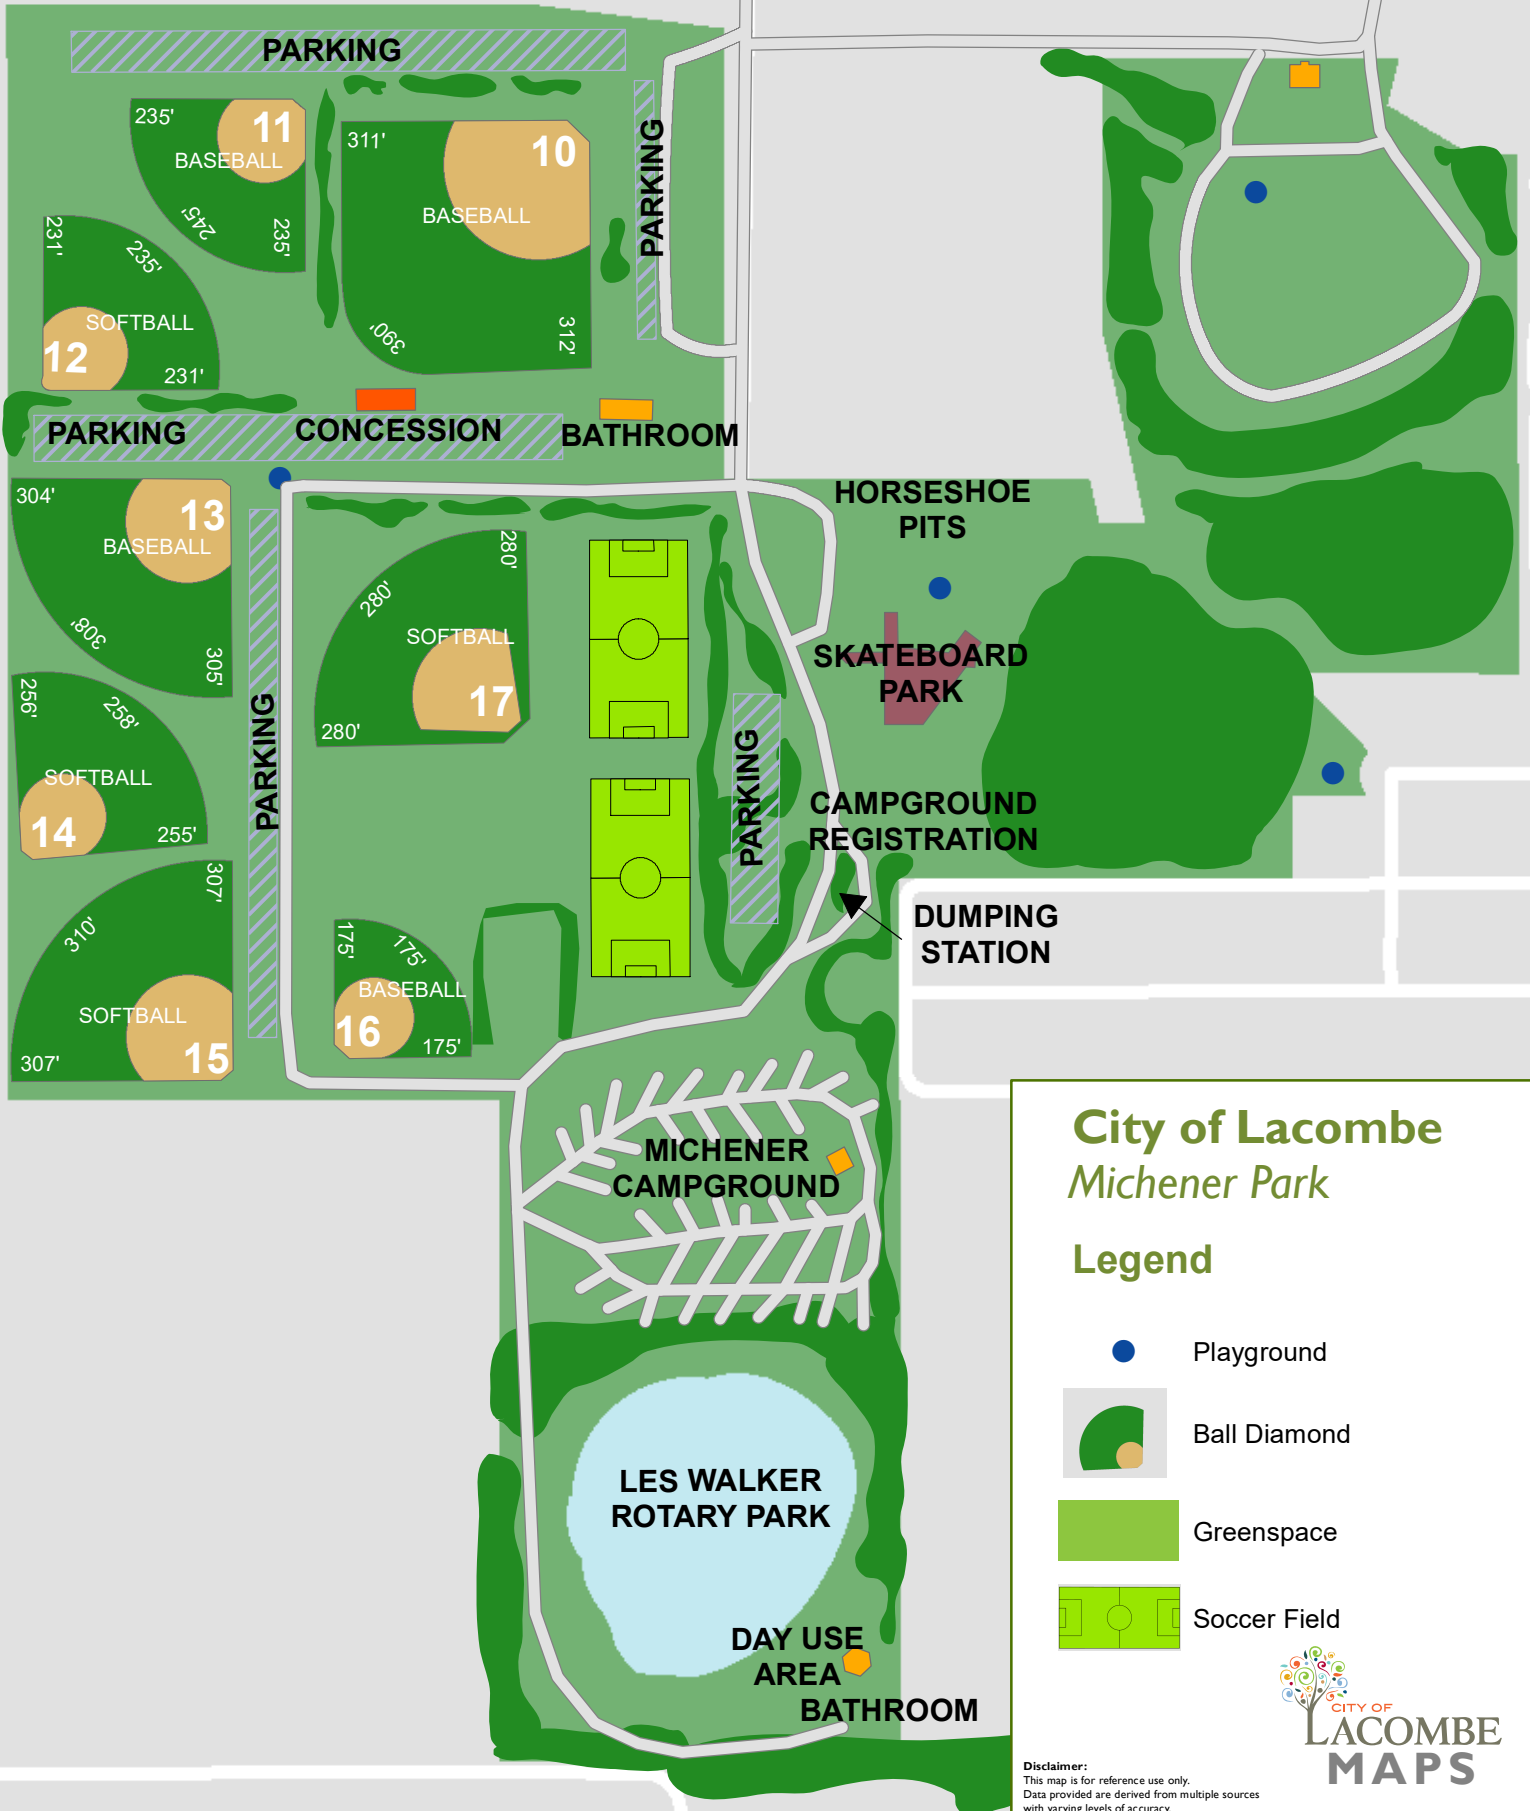

50 Ave

City of Lacombe Michener Park

Legend

-  Playground
-  Ball Diamond
-  Greenspace
-  Soccer Field

Disclaimer:
This map is for reference use only.
Data provided are derived from multiple sources
with varying levels of accuracy.
The City of Lacombe GIS Division disclaims all responsibility
for the accuracy or completeness of the data shown hereon.
Date: 2018-08-27