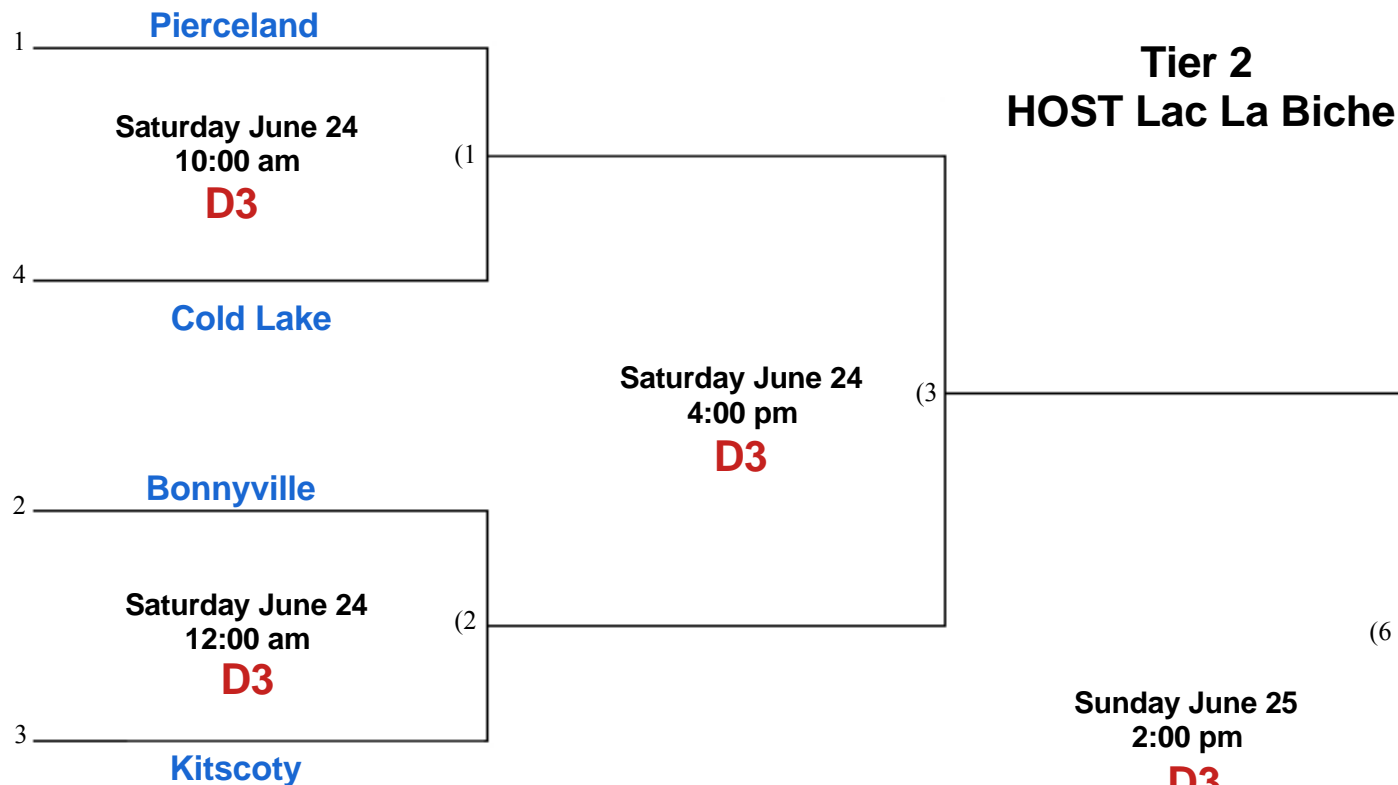

Winner's Bracket

4 Team Double Elimination

Double knock out format:

*2 days 1- 2 diamonds

*if 1 day rained out: turn into single elimination format (drop the bottom brackets)

* NO NEW Inning after 1.5 hrs of play
*be quick in and out of dug out
*3rd place game will be played with the Losers of game 8 & 9

Loser's Bracket