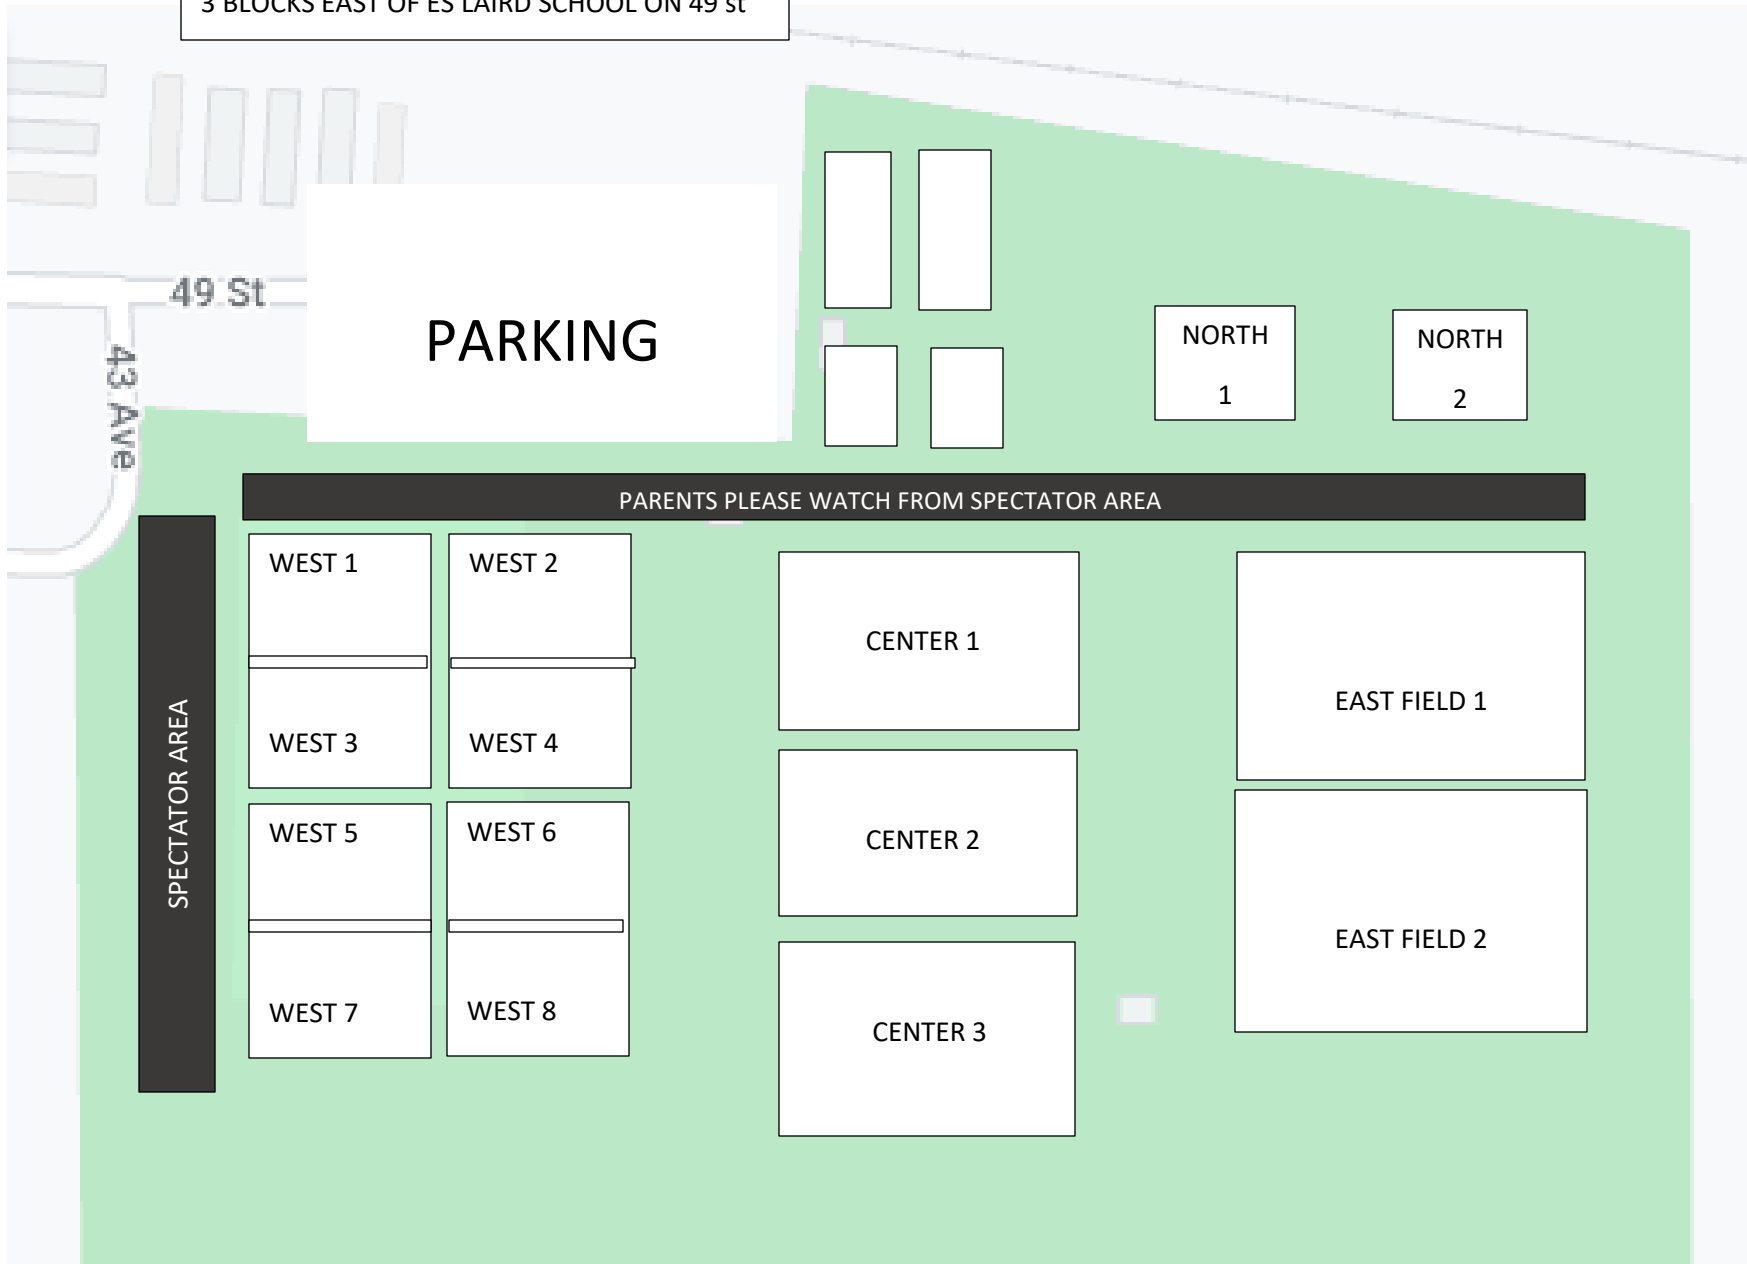

VLA SOCCER PITCHES
3 BLOCKS EAST OF ES LAIRD SCHOOL ON 49 st

PARKING

49 St

43 Ave

PARENTS PLEASE WATCH FROM SPECTATOR AREA

SPECTATOR AREA

WEST 1

WEST 2

WEST 3

WEST 4

WEST 5

WEST 6

WEST 7

WEST 8

CENTER 1

CENTER 2

CENTER 3

NORTH

1

NORTH

2

EAST FIELD 1

EAST FIELD 2