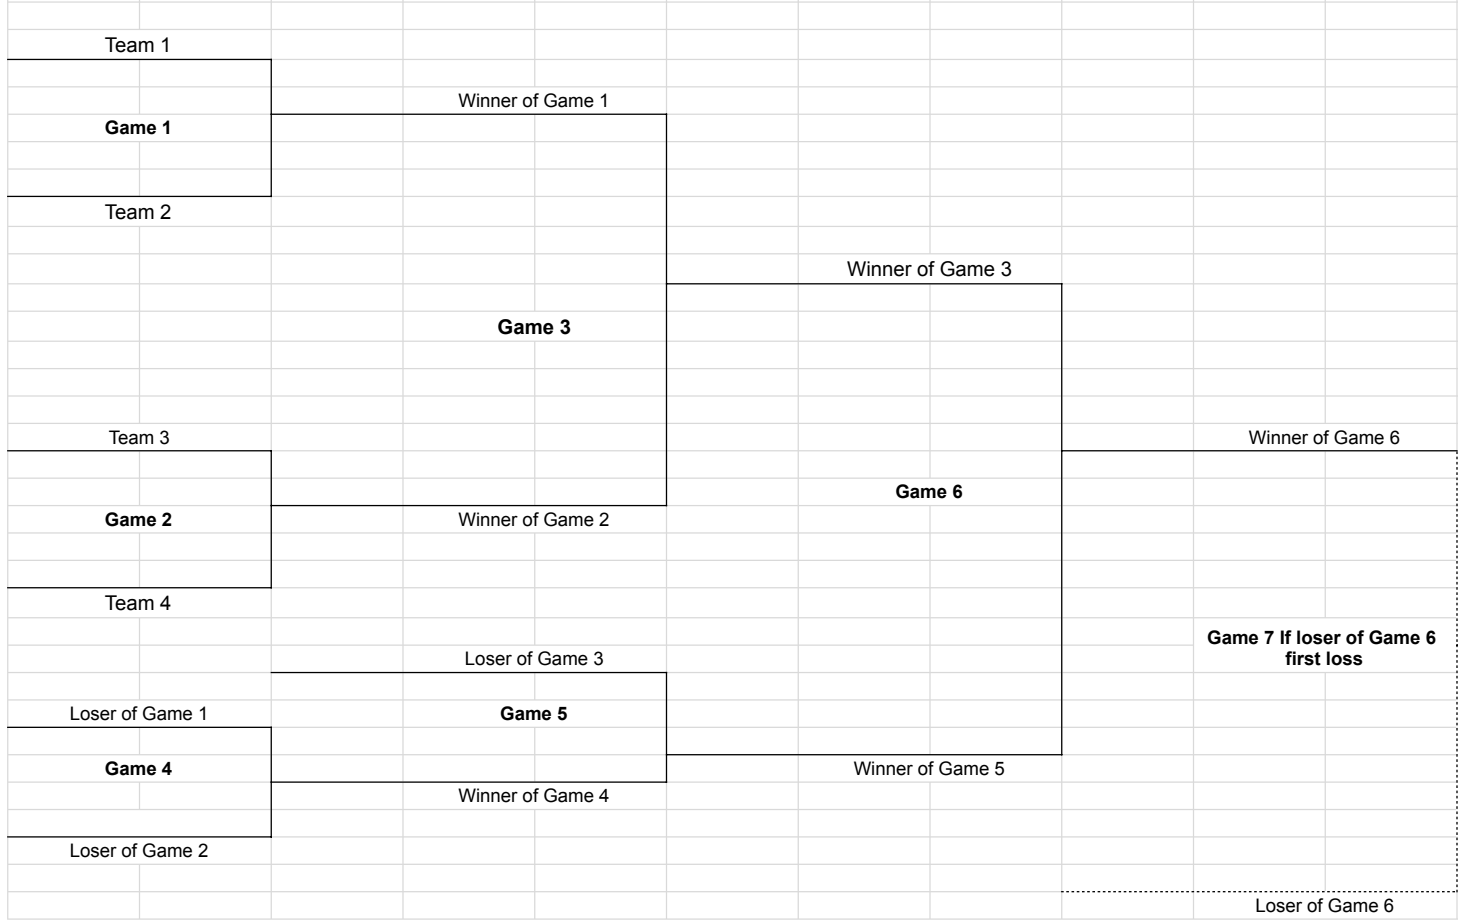

**4 team Double Elimination Format**  
 Team Placement by regular season standings  
 Highest seated team has venue

**Friday**  
 Game 1  
 Game 2

**Saturday**  
 Game 3  
 Game 4  
 2 hour break  
 Game 5

**Sunday**  
 Game 6  
 2 hour break  
 Game 7 if needed