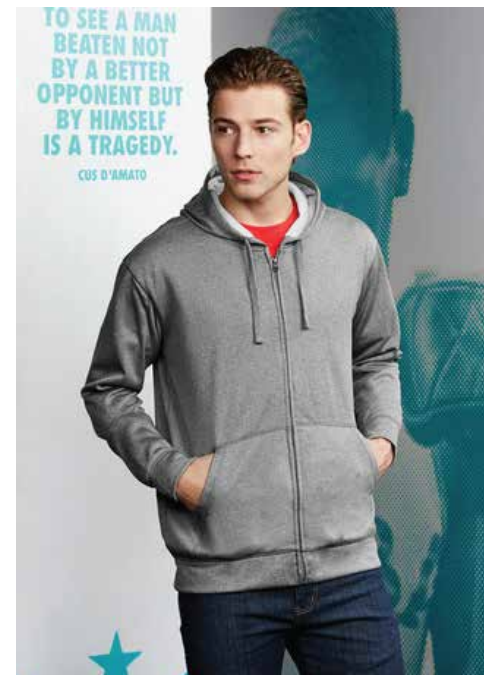

100% Polyester performance short sleeve shirt
Available in adult and youth

\$17.00 each includes one color logo

ATC Game Day Hoody
Available in adult and youth
Black, red, navy, royal, charcoal,
sport grey, maroon, orange, purple
\$38.00 each includes logo

Dynamic Heather Fleece Hoody
Available in adult and youth
Red, black, navy, white
(all with heather grey body
color)\$48 each includes logo

Biz Hype Zip Up Hoody
Available in adult and youth
Black, navy, grey, red, royal
\$40.00 each includes logo