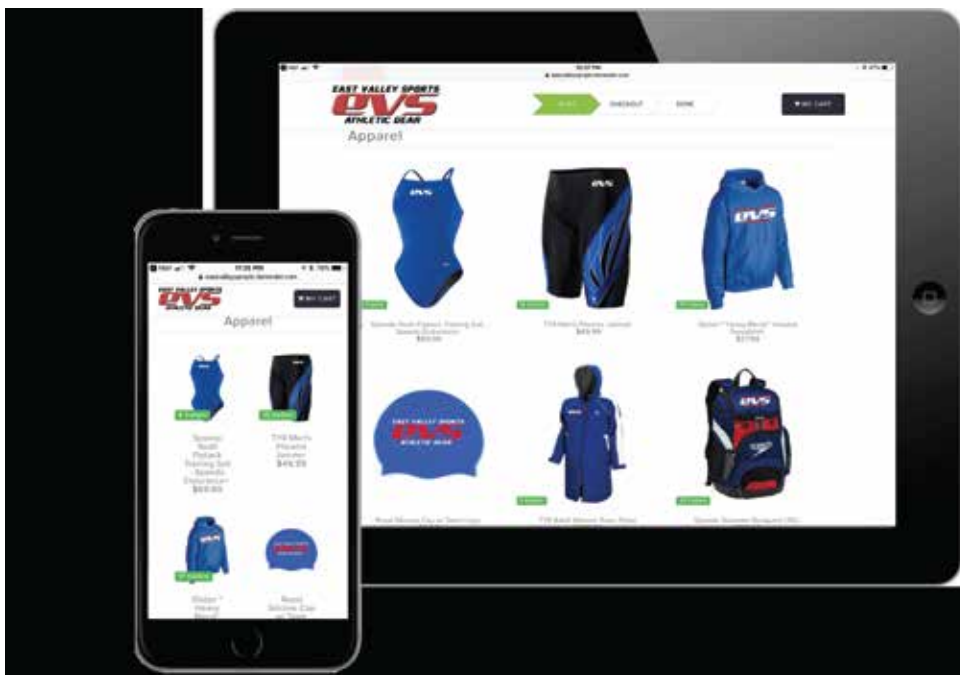

Free Online Team Stores

Your team, your logo, your merch!

Contact one of our Team Reps
for more information
403-995-7006