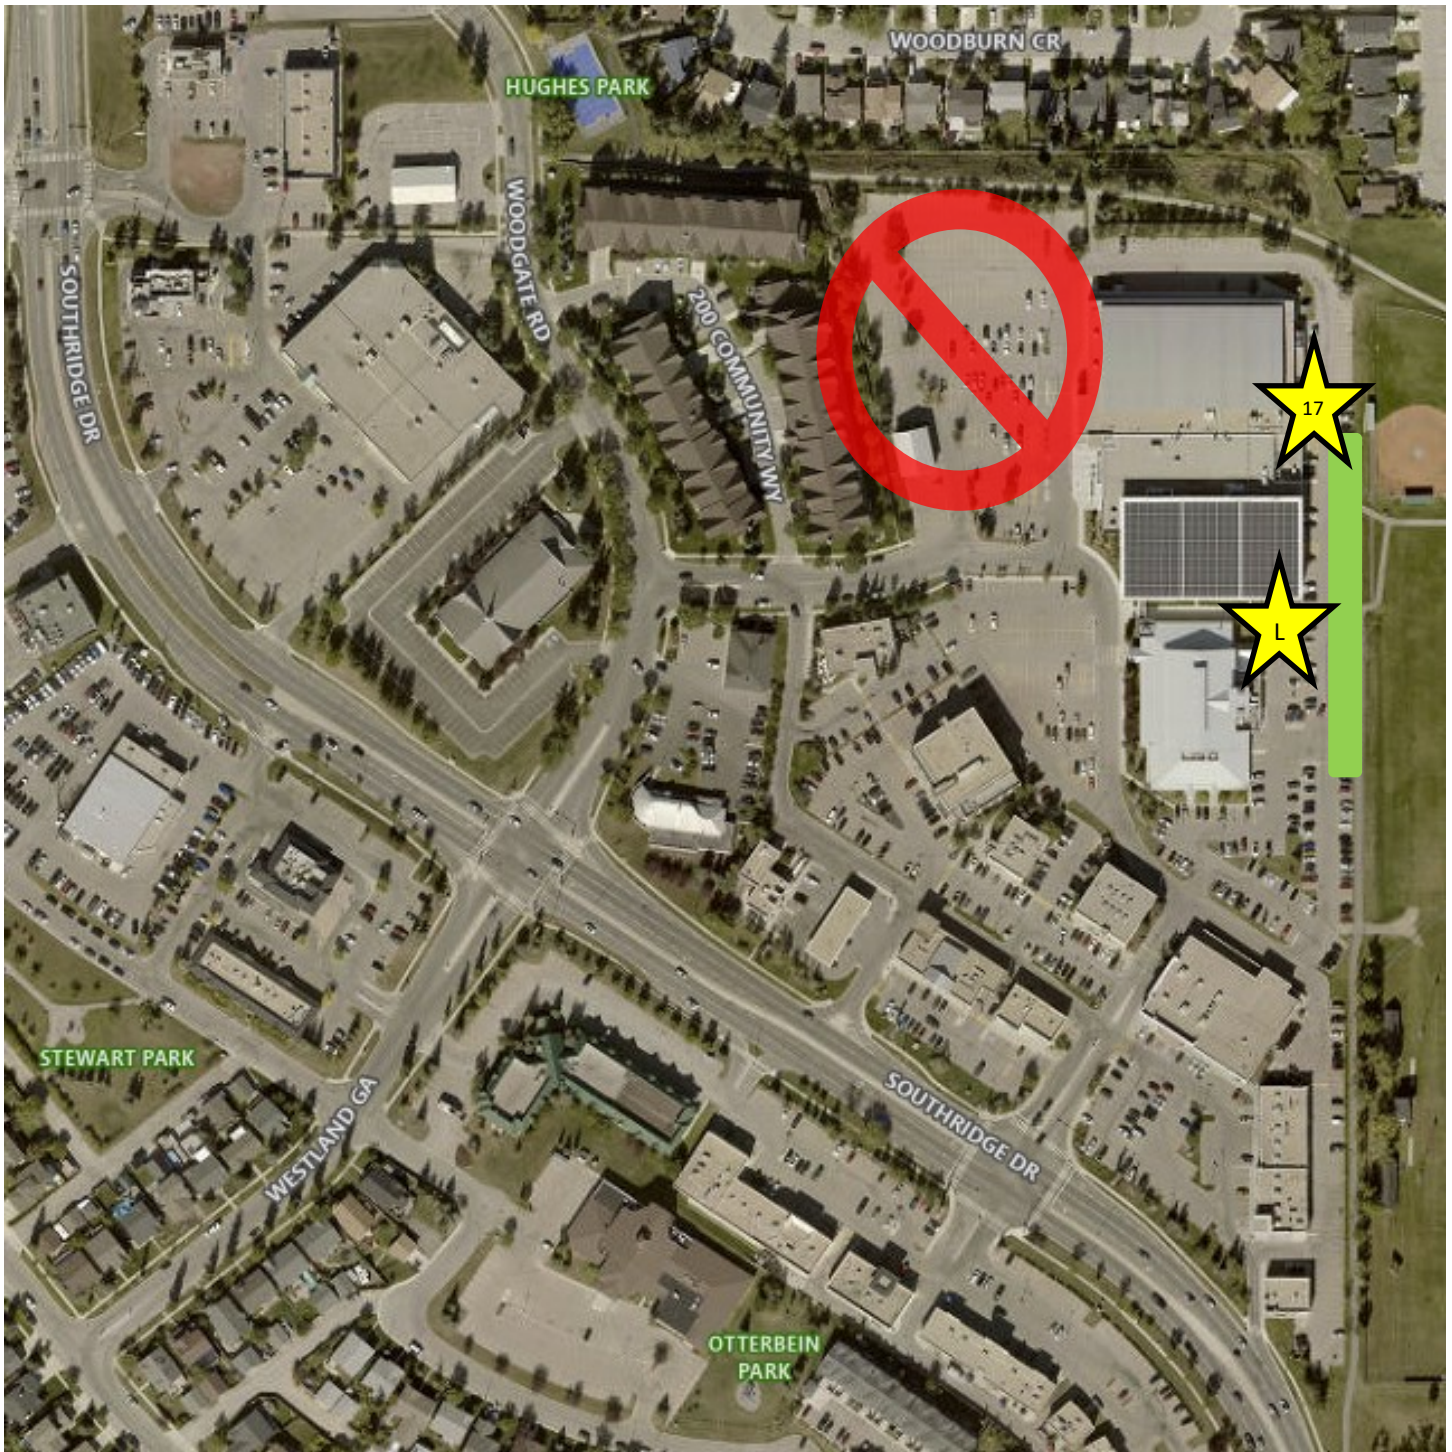

Viking Rentals Centre
#3—204 Community Way

Facility Operator Cell Phone—403.826.7107
Customer Experience Front Desk—403.938.8954

Bus Drop off Location is on the East side of the Facility at door # 17
Bus can also drop off at the “Link” for Gold Arena.
Busses must park on East side of facility and not near residents

Okotoks Recreation Centre
99 Okotoks Drive

Facility Operator Cell Phone—403.899.3620
Customer Experience Front Desk—403.938.8954

- Bus Drop off Location for Murray is Northside to door # 11
- Bus Drop off Location for Piper is at bottom of stairs to main doors
- Busses should stay out of main front door loop
- Busses can park in main lot in NW corner or in the SE corner (green areas)