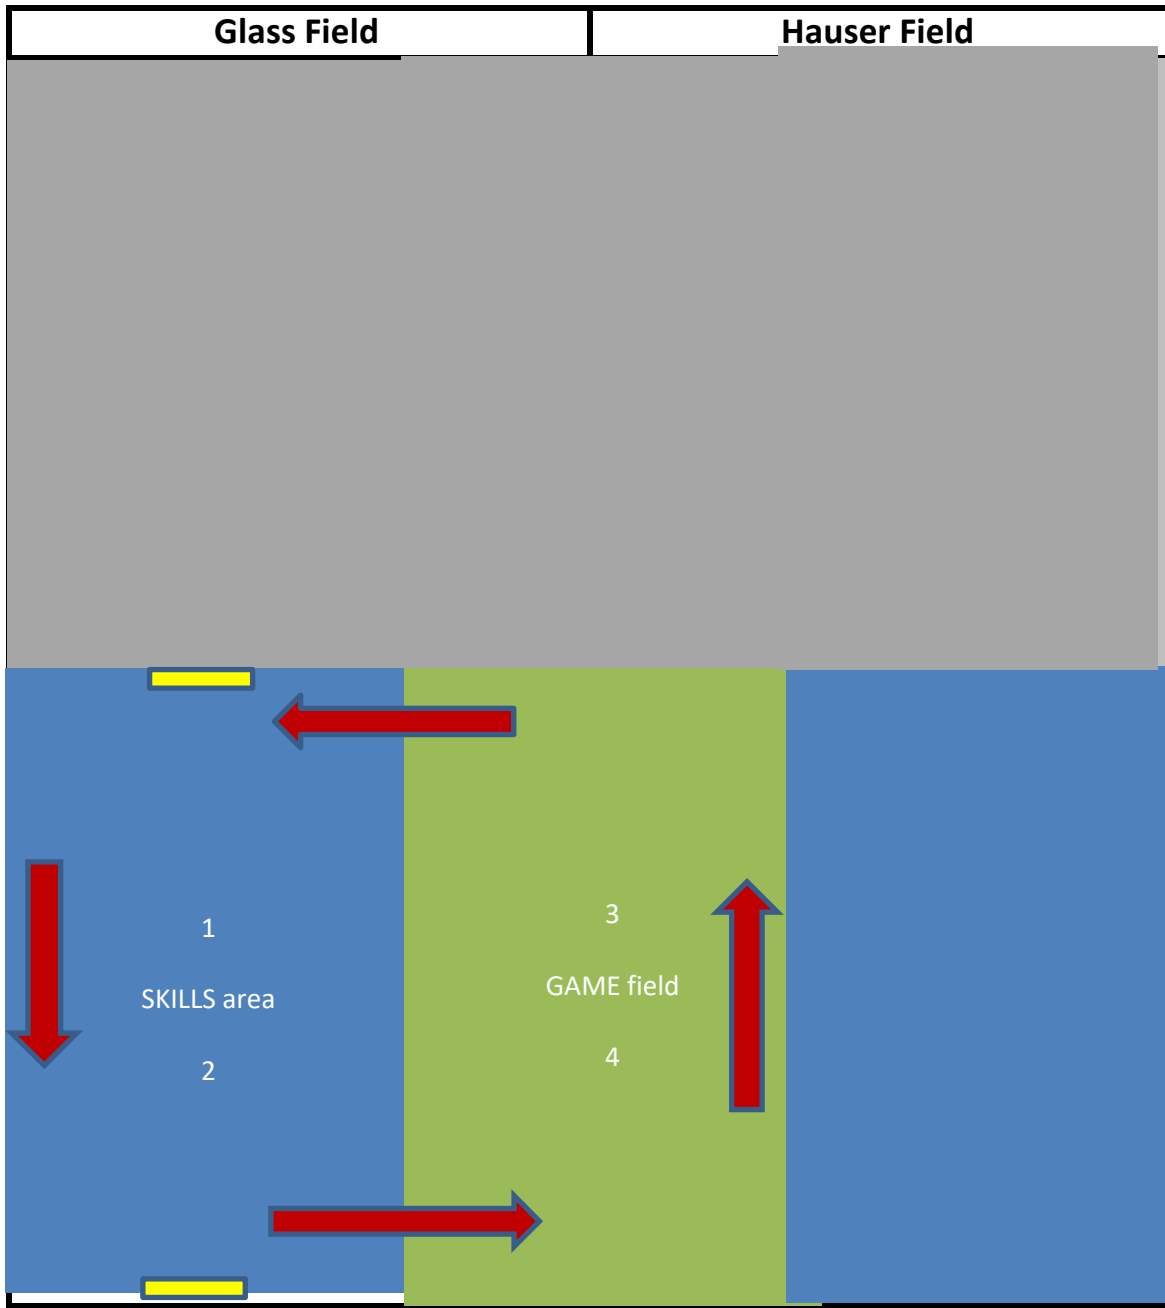

U5 GIRLS

ALL GAMES TUESDAY/THURSDAY 5.30 - 6.15 PM AT ALFRED JENKINS FIELDHOUSE

3 rounds @ 15 minutes