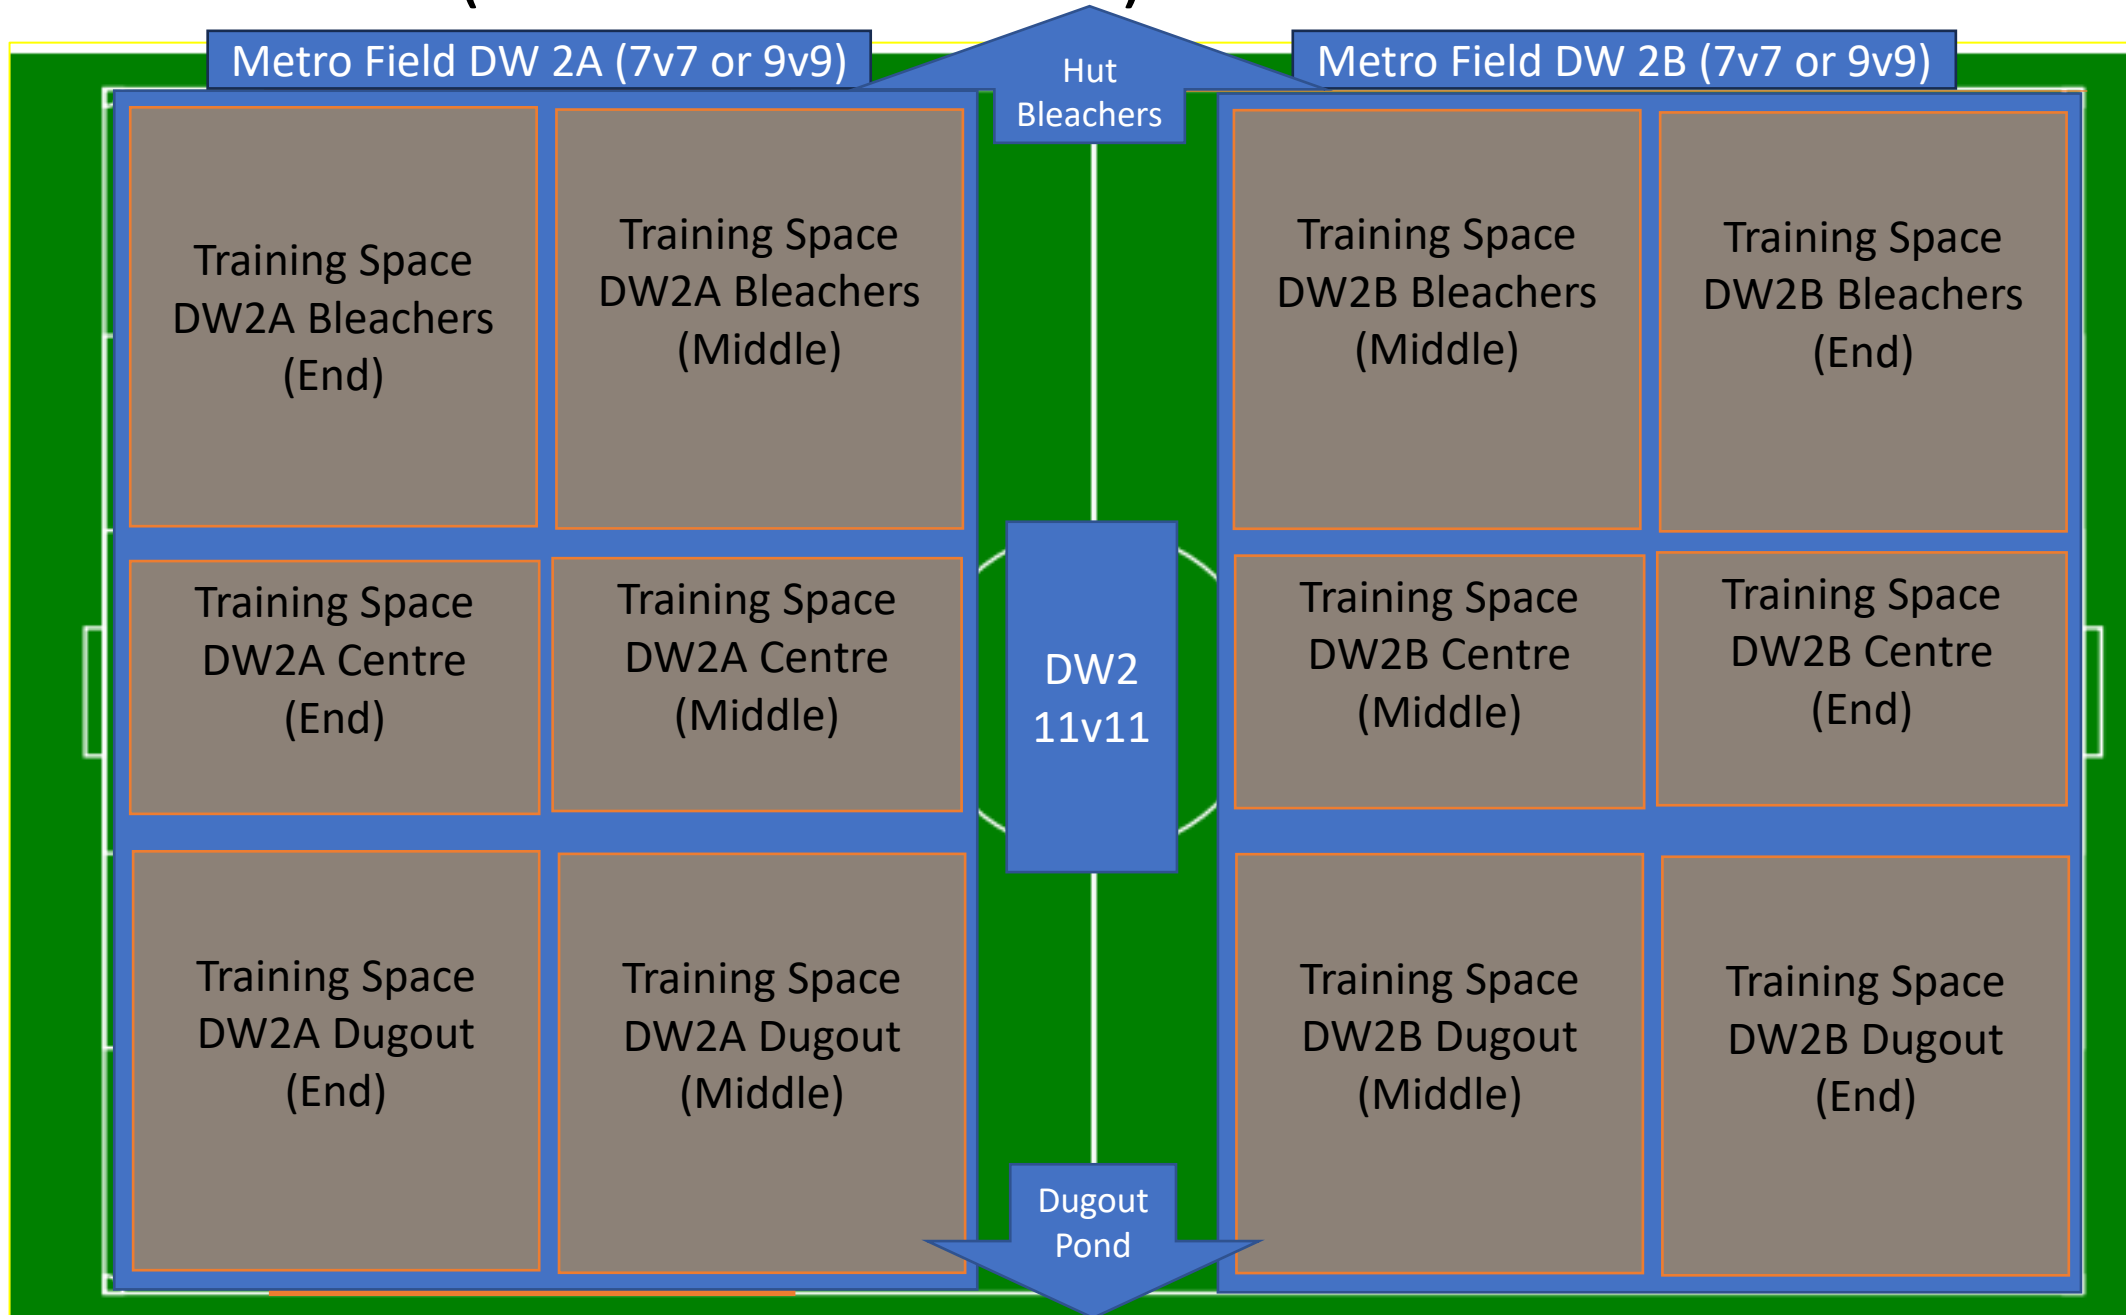

2023 Field Labels

Field – PBD (Peter Barry Duff)

Field - DW 1 (Dianne Whalen #1)

Field - DW 2 (Dianne Whalen #2)

Field - DW 3 (Dianne Whalen #3 TURF)