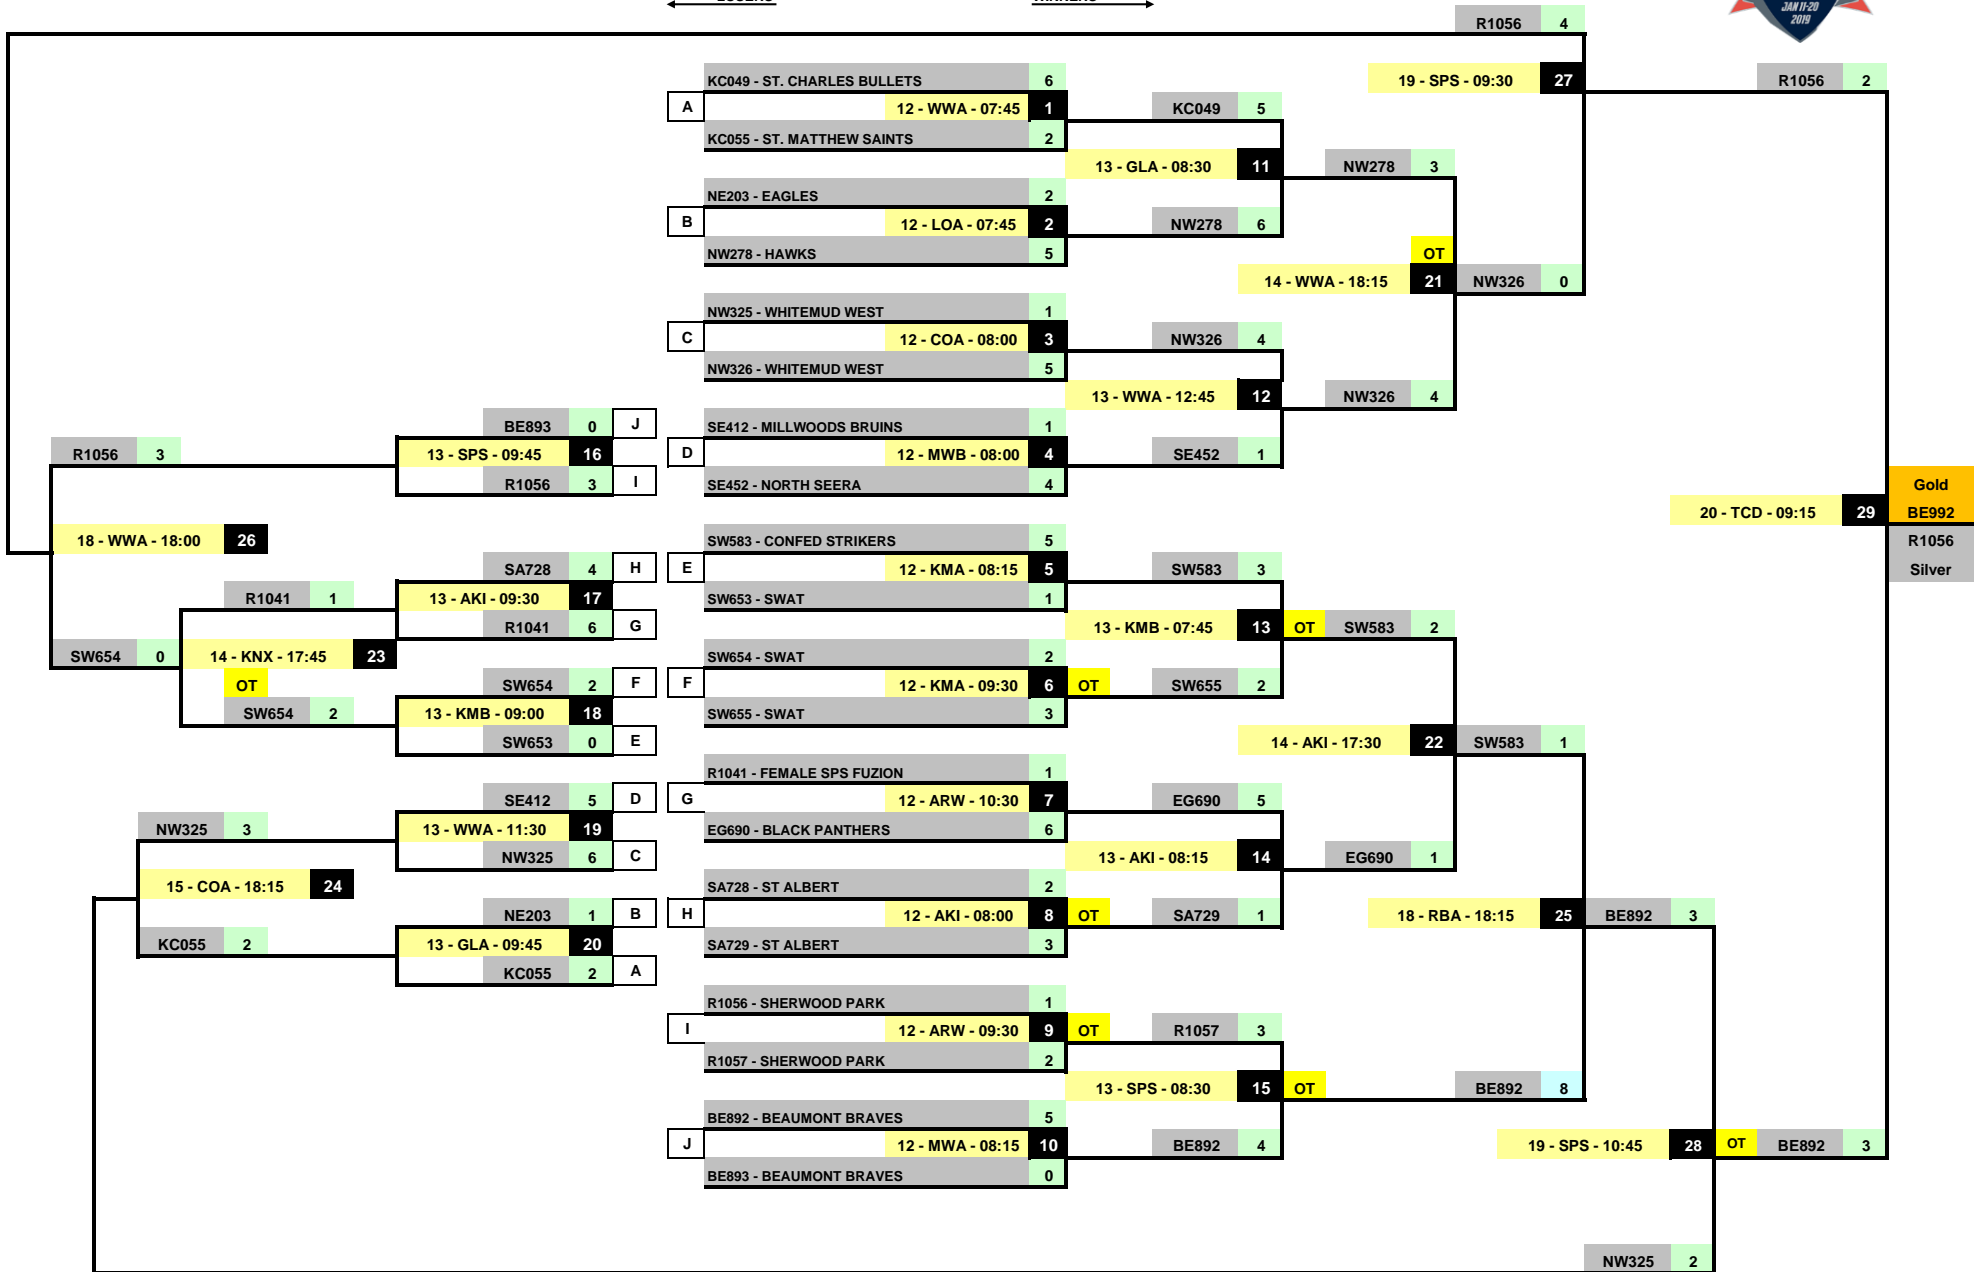

MAJOR NOVICE 5
 HOME TEAM IS THE TOP TEAM LISTED
 ALL GAMES THREE 15 MINUTE PERIODS
 Last updated: 2019-01-20 10:47

← LOSERS WINNERS →

Gold
BE992
R1056
Silver