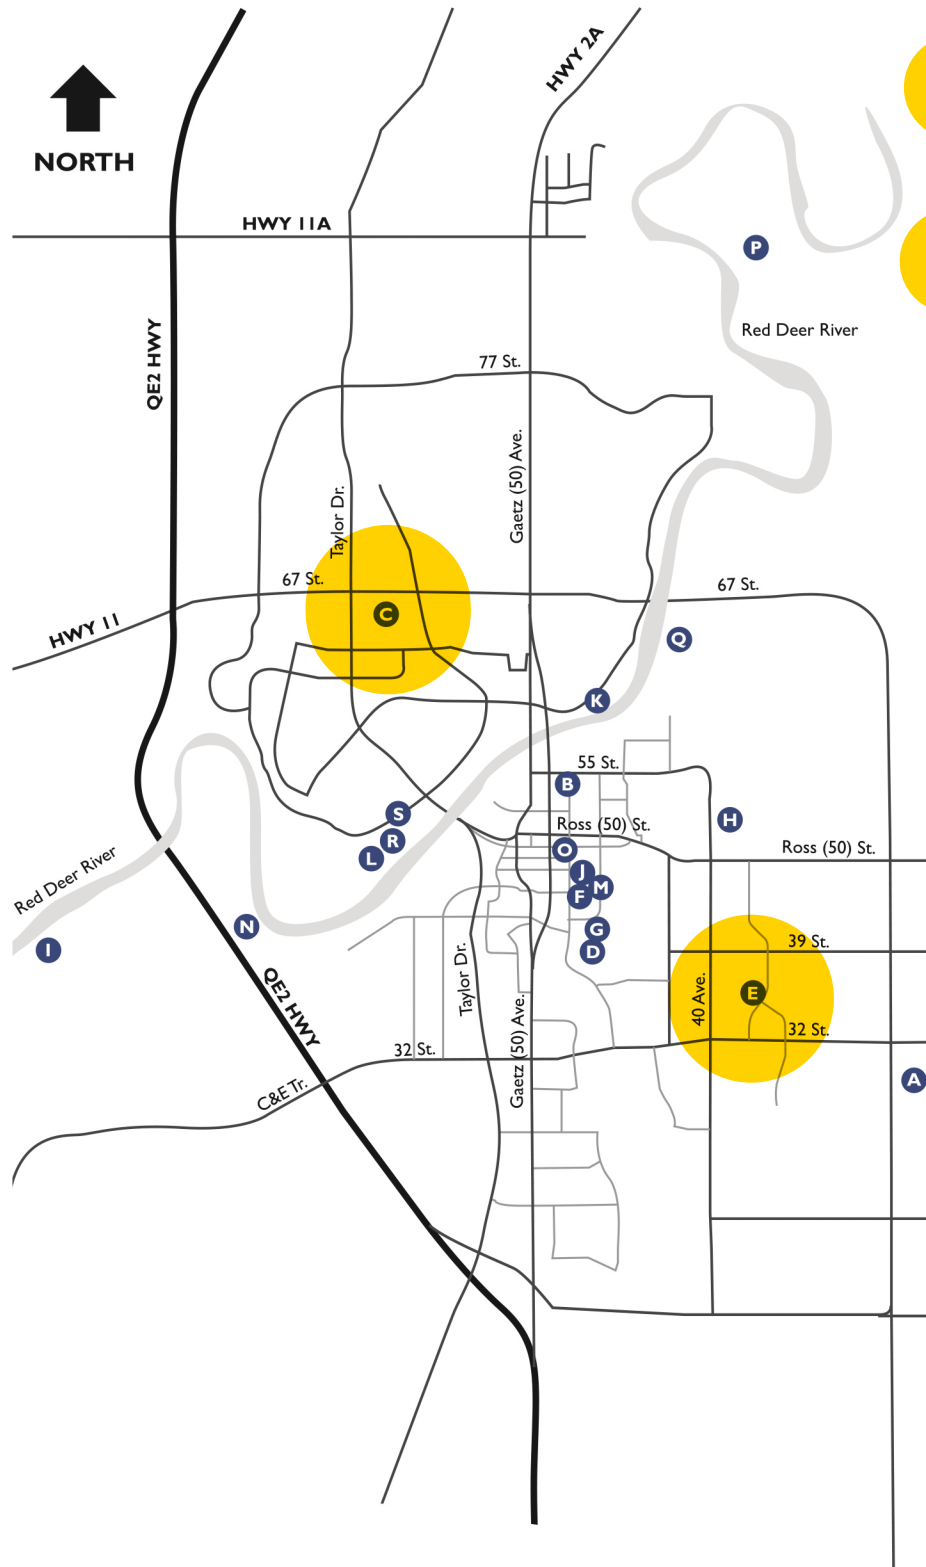

FACILITY LOCATIONS

- A** Collicutt Centre
3031 30 Avenue
- B** Culture Services Centre
5205 48 Avenue
- C** G.H. Dawe Community Centre
56 Holt Street
- D** Kinex Arena
A4725 43 Street
- E** Kinsmen Community Arena
5 McIntosh Avenue
- F** Recreation Centre
4501 47 A Avenue
- G** Servus Arena
D4725 43 Street
- H** Michener Aquatic Centre
51 A Street & 38 A Avenue
- I** Fort Normandeau
Follow 32 Street west 1km past QEII overpass; follow signs
- J** Golden Circle
4620 47 A Avenue
- K** Lion's Campground
4759 Riverside Drive
- L** Great Chief Park
4707 Fountain Drive
- M** Red Deer Museum & Art Gallery
4525 47 A Avenue
- N** Heritage Ranch
6300 Congquist Drive
- O** Red Deer Public Library
4818 49 Street
- P** River Bend Golf and Recreational Area
North on 30 Avenue from 67 Street
- Q** Kerry Wood Nature Centre
6300 45 Avenue
- R** Setters Place at Great Chief Park
4707 Fountain Drive
- S** Bower Ponds
4715 Fountain Drive