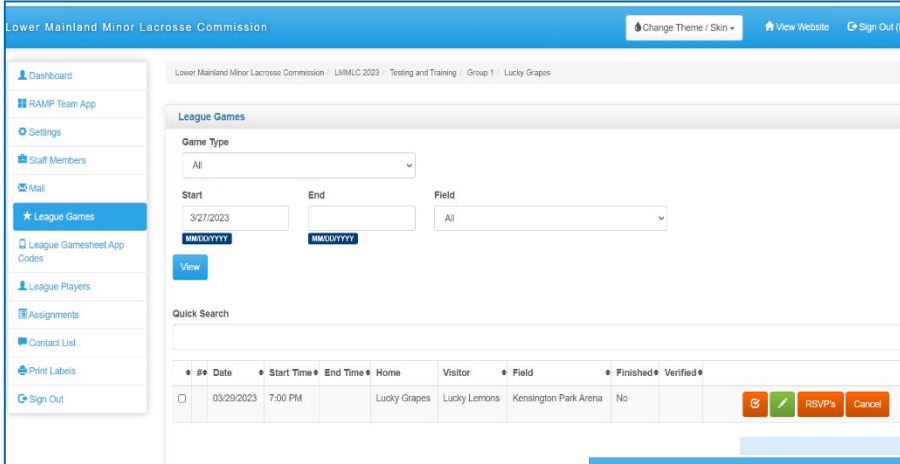

# [Log-in to Computer](#)

Log in via Admin Login Top of bottom of website page:

Log-in with your username and password

# Team Page Information

When a team logs in This is their home screen Team Code is new this year

They can add their staff Coaches and managers They add their players Access game sheet app League games

Each team will need to add their staff Coaches and manager Under position for coach need to have NCCP # They want to click on the hide on website

## League Games

All league games will show from the dates entered If the game is not marked finished it will not show In the standings page with points for either team

Enter game sheet will allow them to upload *One game permits and paper game sheet if needed* And make adjustments to game sheet if error. This is only available within the time limit set *League will enter time limit from start of game*