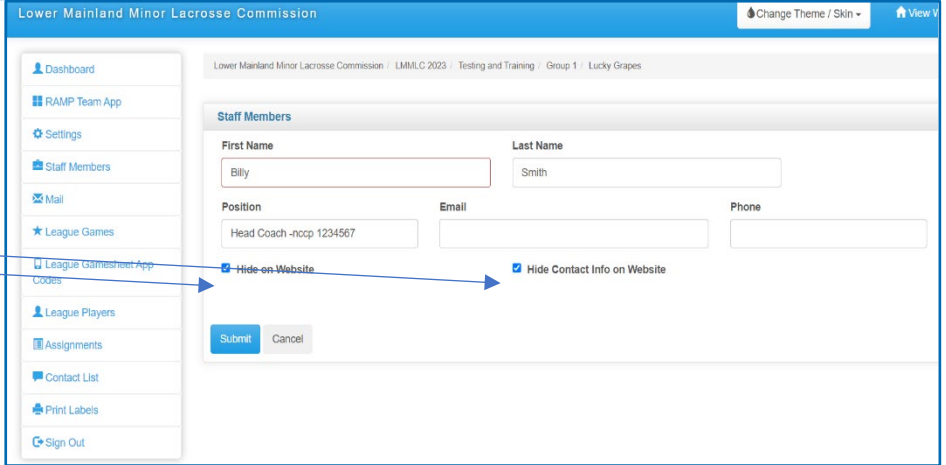

# [Log-in to Computer](#)

Log in via Admin Login Top of bottom of website page:

Log-in with your username and password

# Team Page Information

When a team logs in This is their home screen Team Code is new this year

They can add their staff Coaches and managers They add their players Access game sheet app League games

Each team will need to add their staff Coaches and manager Under position for coach need to have NCCP # They want to click on the hide on website

## League Games

All league games will show from the dates entered If the game is not marked finished it will not show In the standings page with points for either team

Enter game sheet will allow them to upload *One game permits and paper game sheet if needed* And make adjustments to game sheet if error. This is only available within the time limit set *League will enter time limit from start of game*