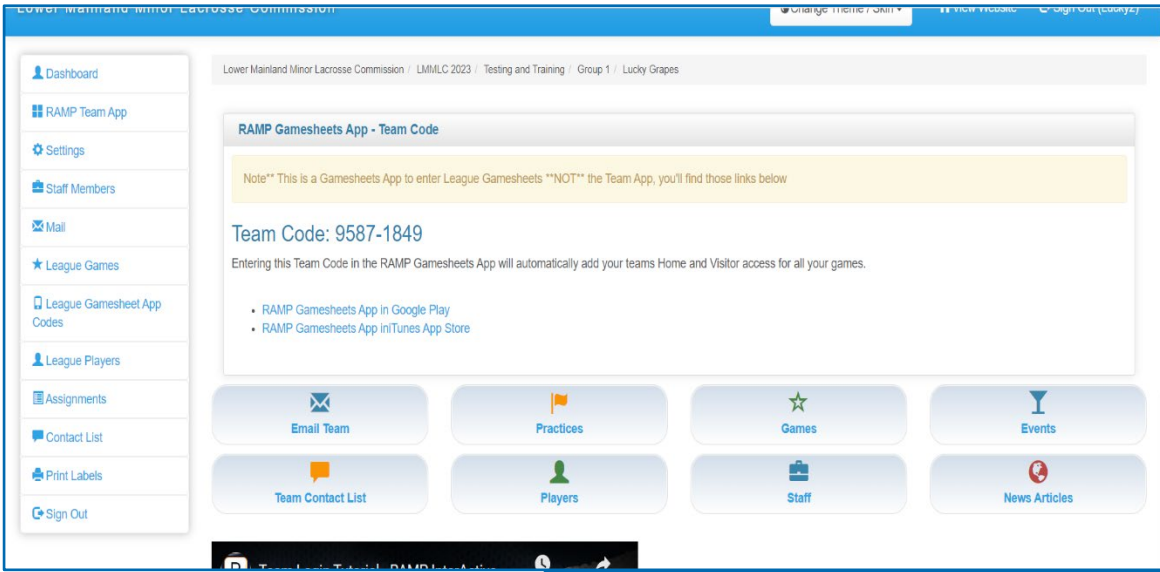

# [Log-in to Computer](#)

Log in via Admin Login Top of bottom of website page:

Log-in with your username and password

# Team Page Information

When a team logs in This is their home screen Team Code is new this year

They can add their staff Coaches and managers They add their players Access game sheet app League games

Each team will need to add their staff Coaches and manager Under position for coach need to have NCCP # They want to click on the hide on website

## League Games

All league games will show from the dates entered If the game is not marked finished it will not show In the standings page with points for either team

Enter game sheet will allow them to upload *One game permits and paper game sheet if needed* And make adjustments to game sheet if error. This is only available within the time limit set *League will enter time limit from start of game*