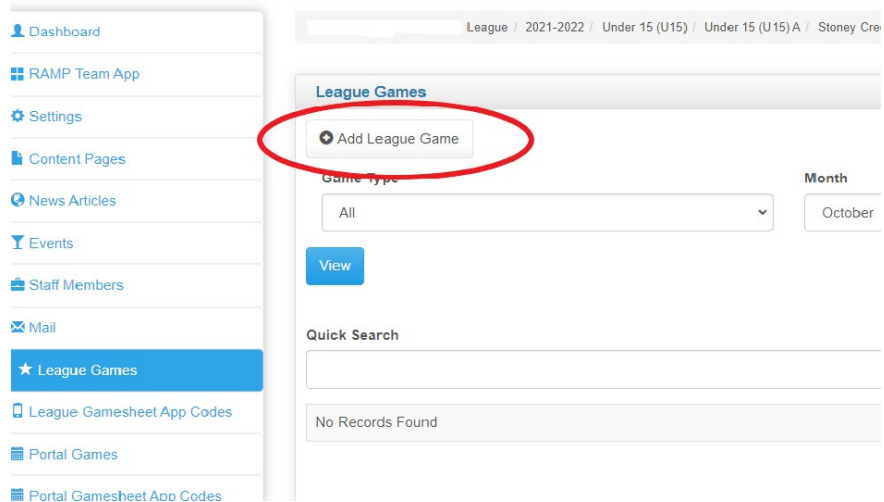

League Games Details and Location

League games are for sanctioned league play. For exhibition games please refer to the portal game instructions. After signing in with your Club Team Login you can Access League Games Page In the left-hand menu.

Under League Games menu you can see any League Games you have created, or that have been created by another team with you as the visitor.

Creating Of League Games

At the top of the League Games page is a “Add League Game” button that will take you to the add game interface. Add Game Button Location: