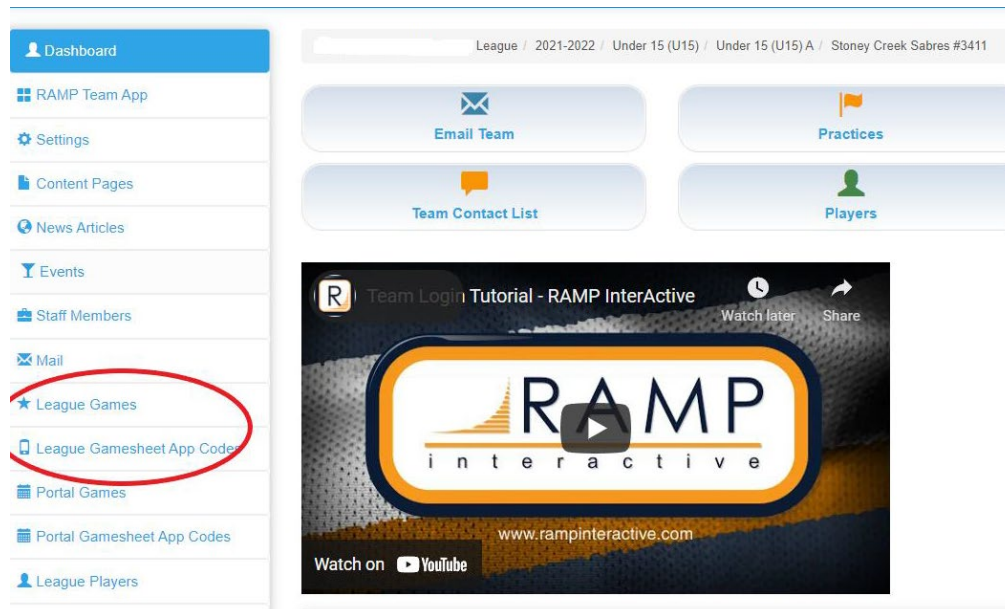

League Games Details and Location

League games are for sanctioned league play. For exhibition games please refer to the portal game instructions. After signing in with your Club Team Login you can Access League Games Page In the left-hand menu.

Under League Games menu you can see any League Games you have created, or that have been created by another team with you as the visitor.

Creating Of League Games

At the top of the League Games page is a “Add League Game” button that will take you to the add game interface. Add Game Button Location: