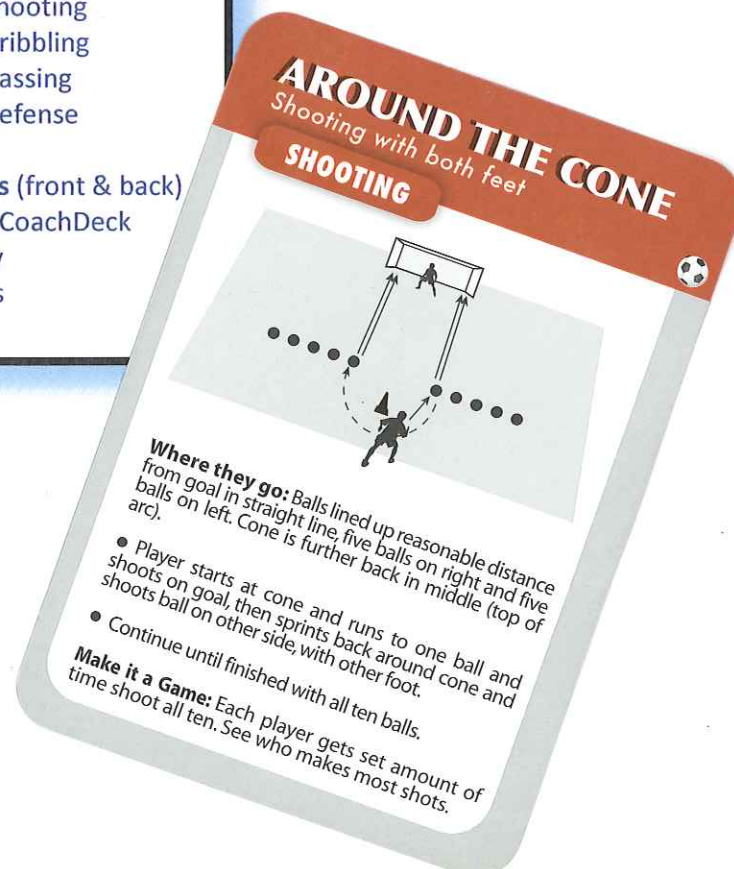

COACH DECK RESOURCE $15.00

Take advantage of this convenient full deck of 52 cards of practice drills colour coded by four categories including "Shooting", "Dribbling", "Passing", and "Defense" with illustrations and three difficulty levels!

Fits nicely in your pocket or team bag!

INCLUDED IN COACH DECK:

Level 1 Difficulty = 36 cards

- 7 cards on shooting
- 11 cards on dribbling
- 8 cards on passing
- 10 cards on defense

Level 2 Difficulty = 12 cards

- 5 cards on shooting
- 2 cards on dribbling
- 3 cards on passing
- 2 cards on defense

Level 3 Difficulty = 4 cards

- 1 cards on shooting
- 0 cards on dribbling
- 2 cards on passing
- 1 cards on defense

Extra Cards = 2 cards (front & back)

- How to Use CoachDeck
- Terminology
- Practice Tips
- Safety

CoachDecks are available for purchase at the **YSI Office** during office hours.
Contact 975-3413 for further information.