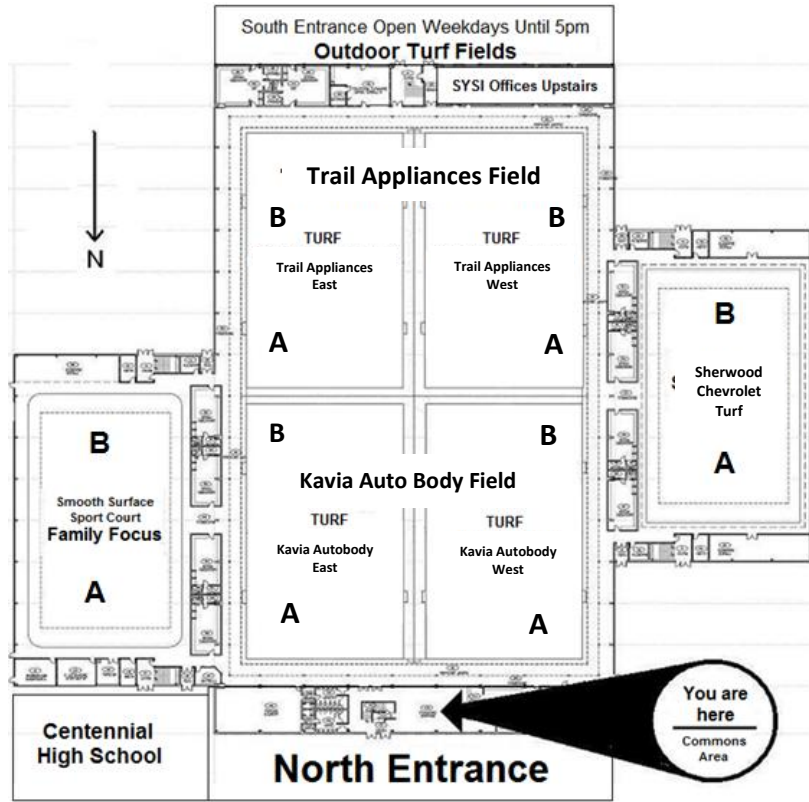

# SASKATOON SOCCER CENTRES FIELD MAPS

**SASKATOON SPORTS CENTRE**  
 150 Nelson Road  
 Attached to Centennial High School use North Entrance

**SASKATOON KINSMEN HENK RUYS SOCCER CENTRE**  
 219 Primrose Dr