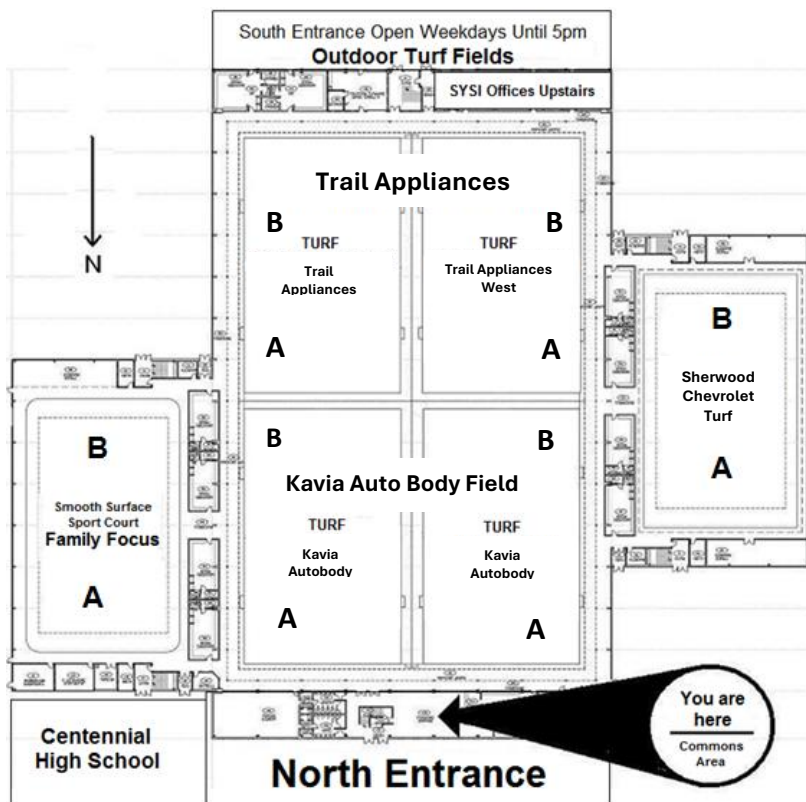

SASKATOON SOCCER CENTRES FIELD MAPS

SASKATOON SPORTS CENTRE
 150 Nelson Road
 Attached to Centennial High School use North Entrance

SASKATOON KINSMEN HENK RUYS SOCCER CENTRE
 219 Primrose Dr