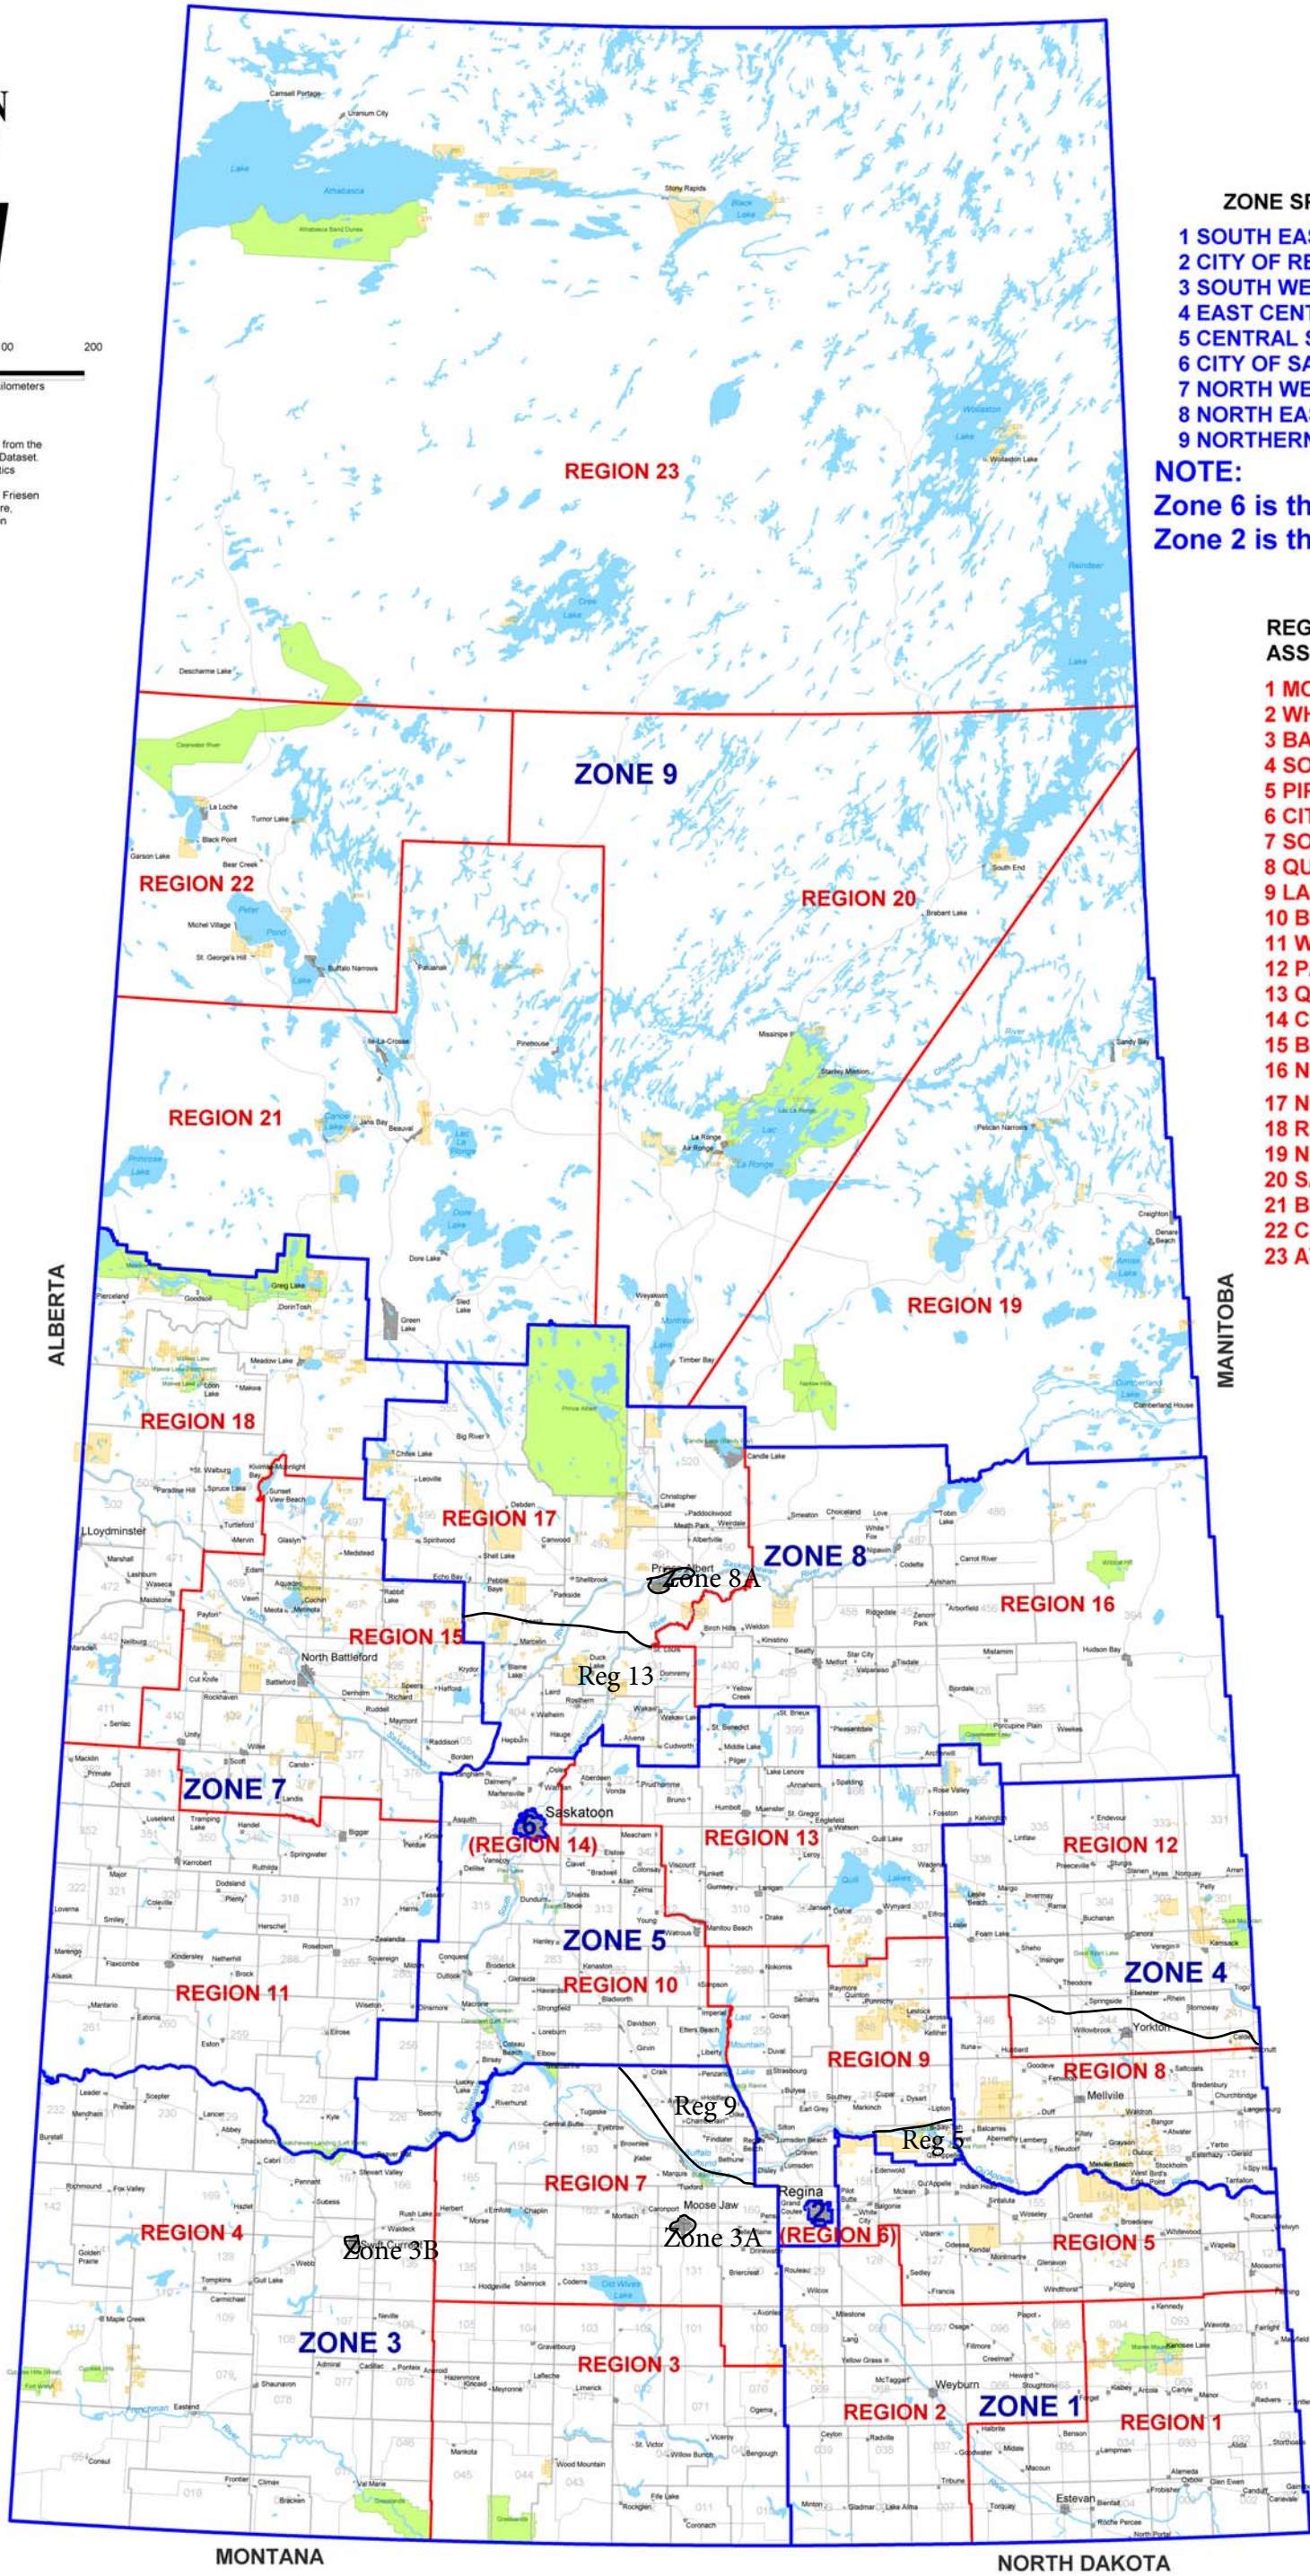

Saskatchewan
Culture, Youth
and Recreation

SASKATCHEWAN

SPORT AND RECREATION ZONES & REGIONS

ZONE SPORTS COUNCILS

1. 1 SOUTH EAST SASKATCHEWAN
2. 2 CITY OF REGINA
3. 3 SOUTH WEST SASKATCHEWAN
4. 4 EAST CENTRAL SASKATCHEWAN
5. 5 CENTRAL SASKATCHEWAN
6. 6 CITY OF SASKATOON
7. 7 NORTH WEST SASKATCHEWAN
8. 8 NORTH EAST SASKATCHEWAN
9. 9 NORTHERN SASKATCHEWAN

NOTE:

Zone 6 is the City of Saskatoon
Zone 2 is the City of Regina

REGIONAL RECREATION ASSOCIATIONS

1. 1 MOOSE MOUNTAIN
2. 2 WHEATLAND SOURIS
3. 3 BADLANDS
4. 4 SOUTHWEST
5. 5 PIPE-SI-CANA
6. 6 CITY OF REGINA
7. 7 SOUTH CENTRAL
8. 8 QU'APPELLE VALLEY
9. 9 LAST TOUCH
10. 10 BLACKSTRAP
11. 11 WILD GOOSE
12. 12 PARKLAND
13. 13 QUILL PLAINS
14. 14 CITY OF SASKATOON
15. 15 BATTLEFORDS
16. 16 NORTHEAST
17. 17 NORTH CENTRAL
18. 18 RIVER JUNCTION
19. 19 NEYANUN
20. 20 SAGESTEW
21. 21 BEAVER RIVER
22. 22 CLEARWATER
23. 23 ATHABASCA