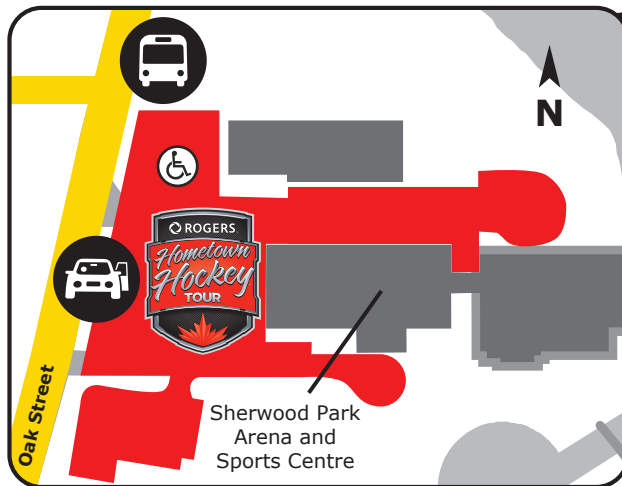

# Limited Event Parking January 5 and 6, 2019

-  Parking
-  Resident Only Parking
-  No Parking - Event Site
-  5-Minute Hockey Equipment Drop-Off Zone Only
-  Shuttle Stop

## Free transit shuttle every 15 minutes

Bethel Transit Terminal (650 Bethel Drive, Sherwood Park) to the Sherwood Park Arena and Sports Centre

<p><b>January 5</b> Start: 11:45 a.m. Last bus: 6:30 p.m.</p>	<p><b>January 6</b> Start: 11:45 a.m. Last bus: 9:30 p.m.</p>
---	---