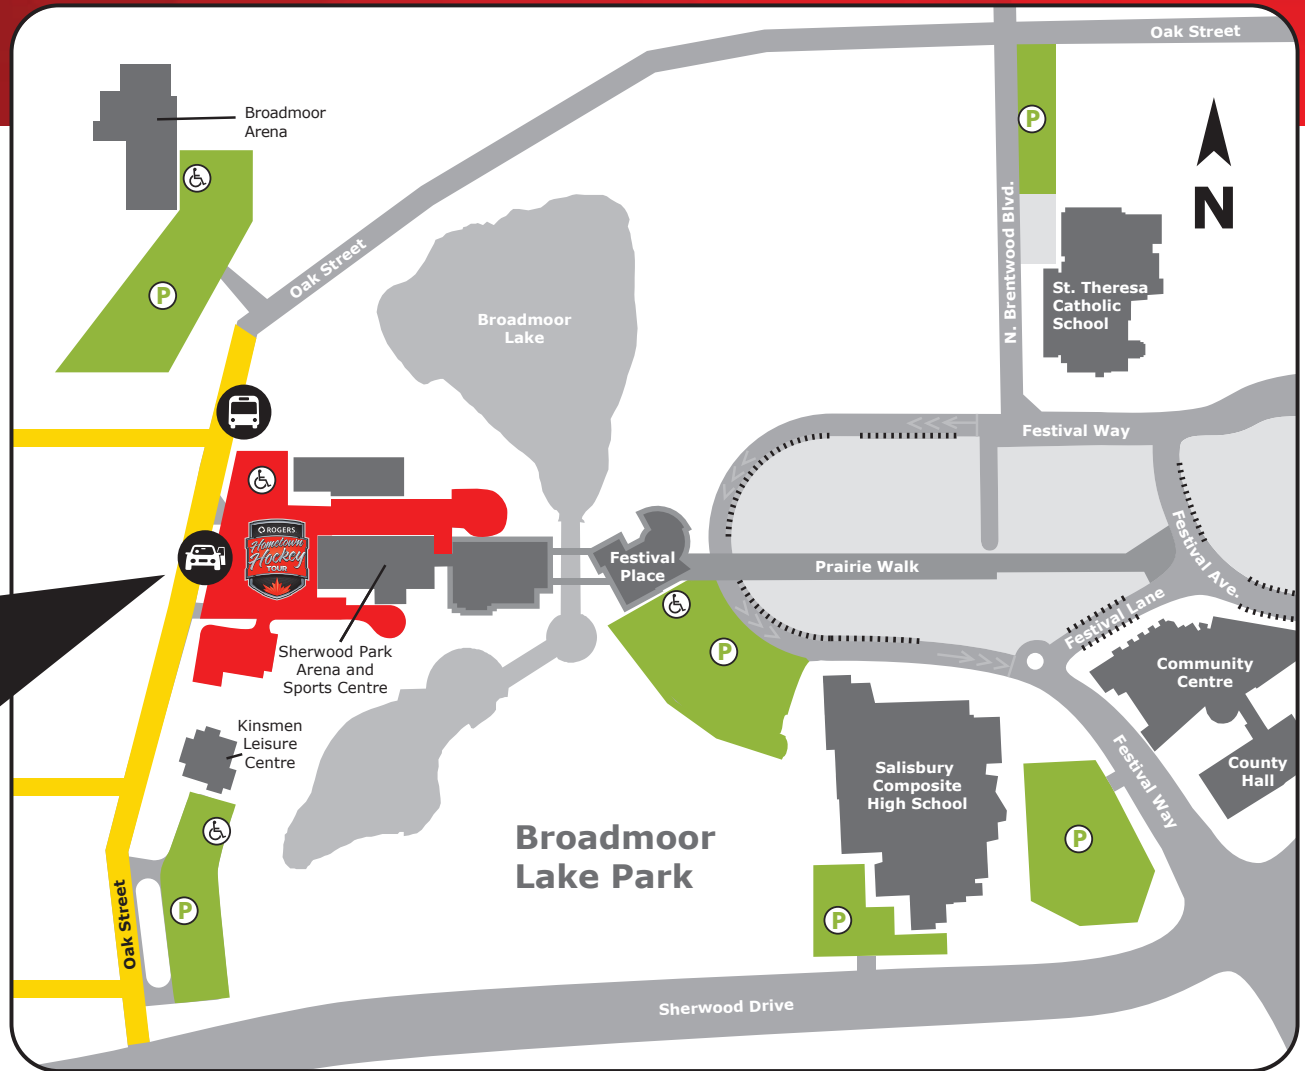

# Limited Event Parking January 5 and 6, 2019

-  Parking
-  Resident Only Parking
-  No Parking - Event Site
-  5-Minute Hockey Equipment Drop-Off Zone Only
-  Shuttle Stop

## Free transit shuttle every 15 minutes

Bethel Transit Terminal (650 Bethel Drive, Sherwood Park) to the Sherwood Park Arena and Sports Centre

<p><b>January 5</b> Start: 11:45 a.m. Last bus: 6:30 p.m.</p>	<p><b>January 6</b> Start: 11:45 a.m. Last bus: 9:30 p.m.</p>
---	---