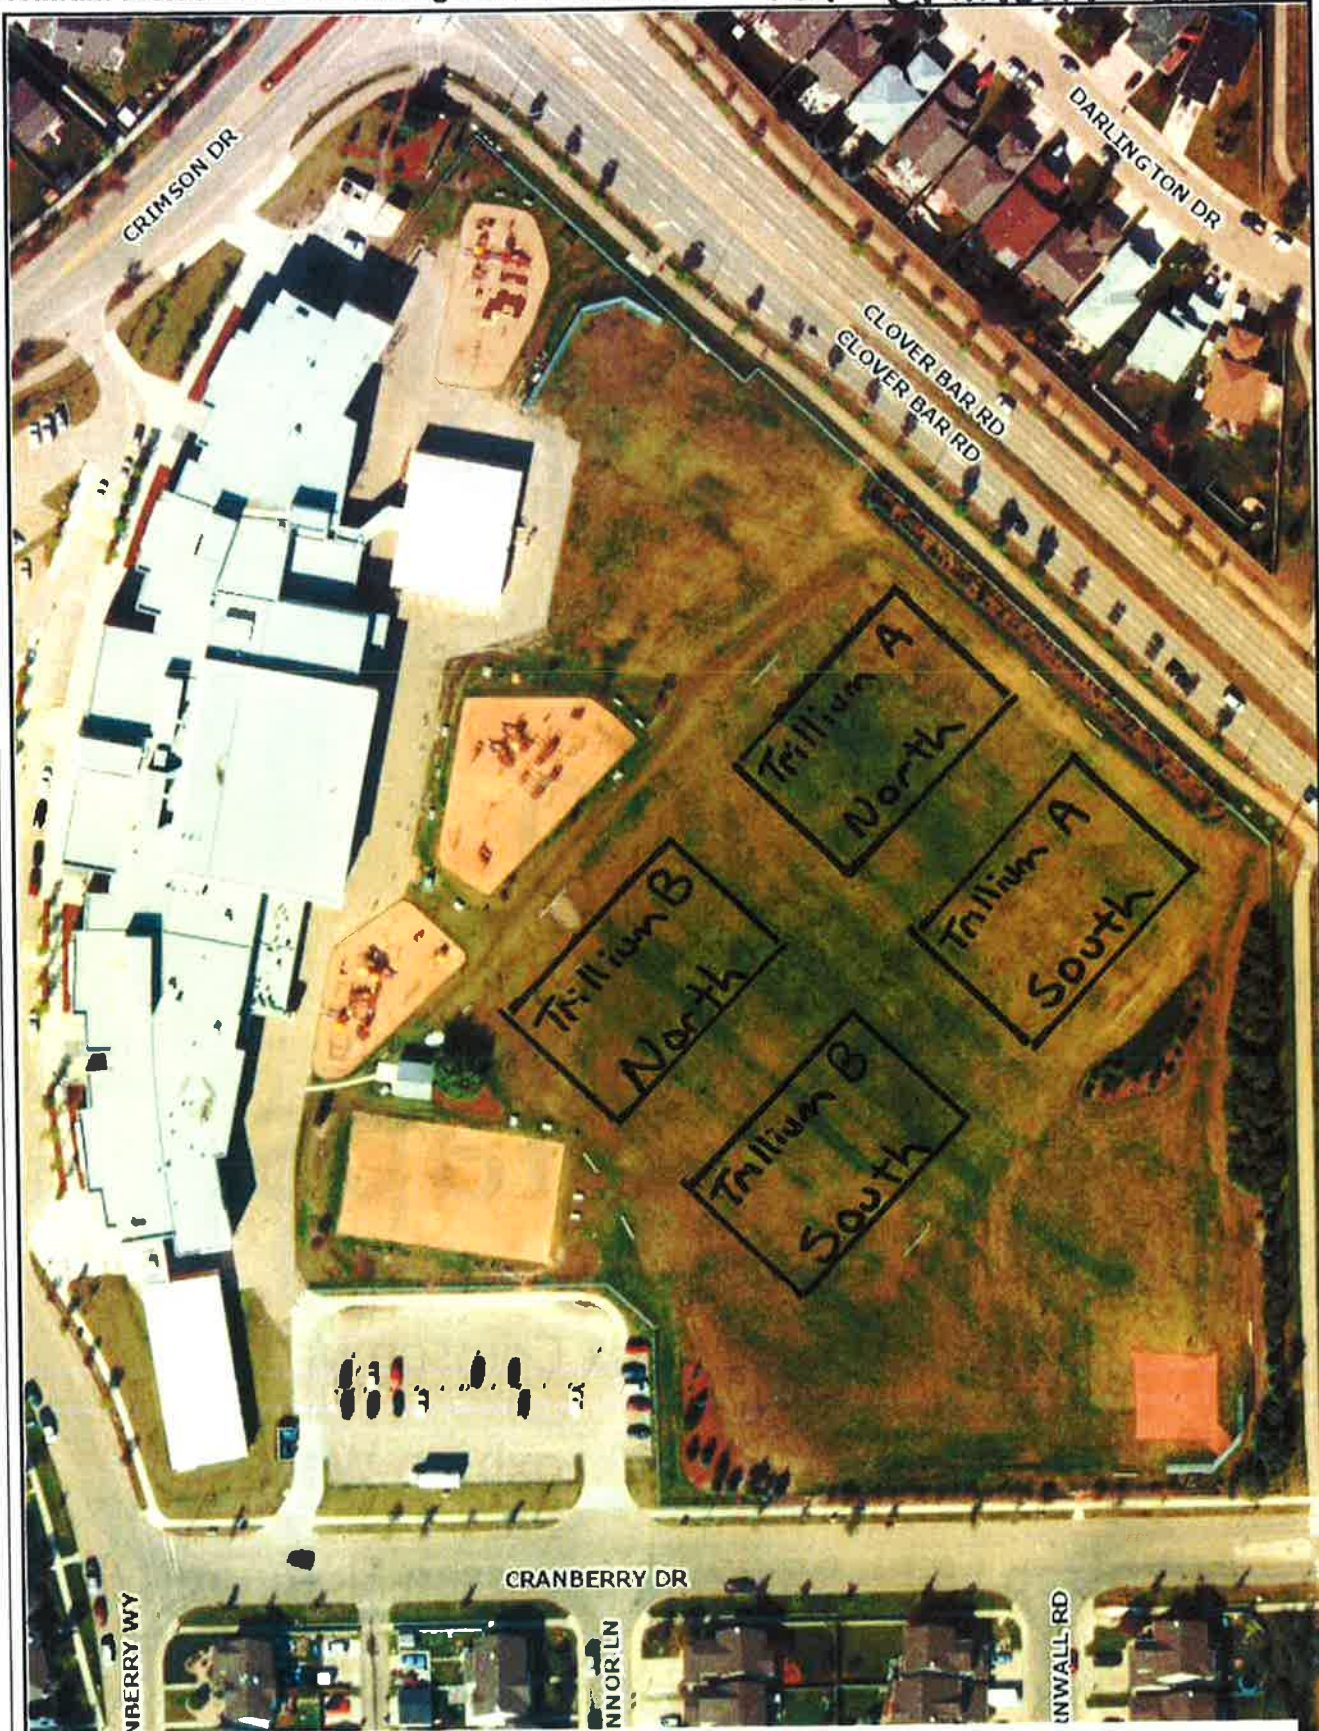

Trillium Fields - SPDSA Storage Shed Location

101 Crimson Dr.

Strathcona County and its contributors will not be held responsible for errors and/or omissions. This map is intended for reference only. To purchase digital data please email gis@strathcona.ab.ca

Map printed on
08-Apr-15 02:31 PM