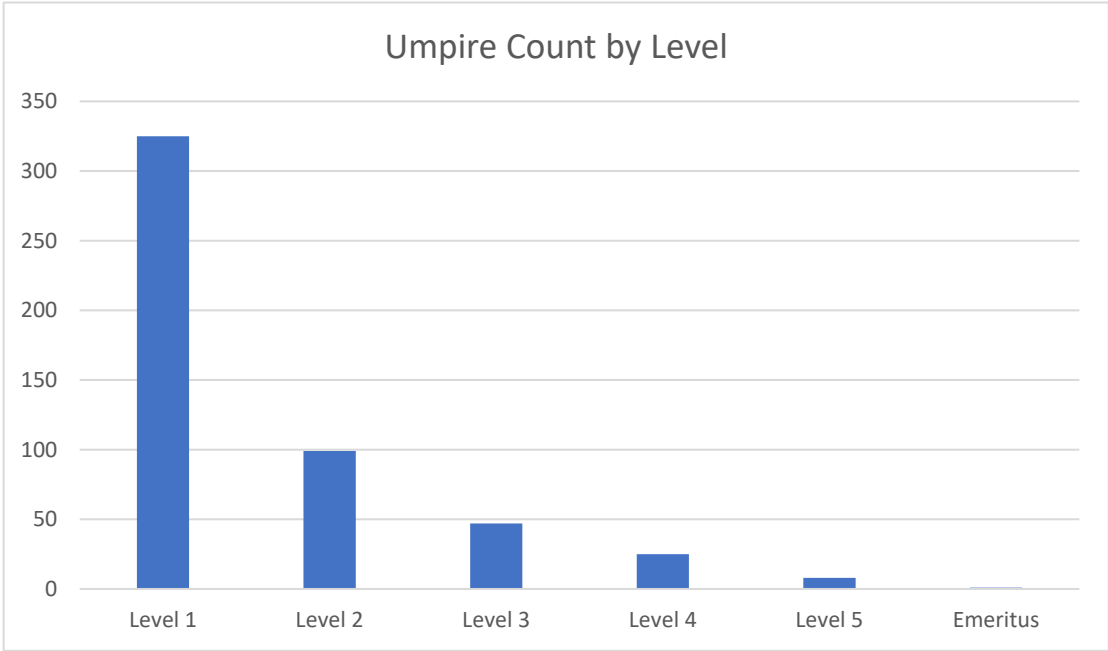

Count of Umpires by Level	Total
Level 1	325
Level 2	99
Level 3	47
Level 4	25
Level 5	8
Emeritus	1
Grand Total	505