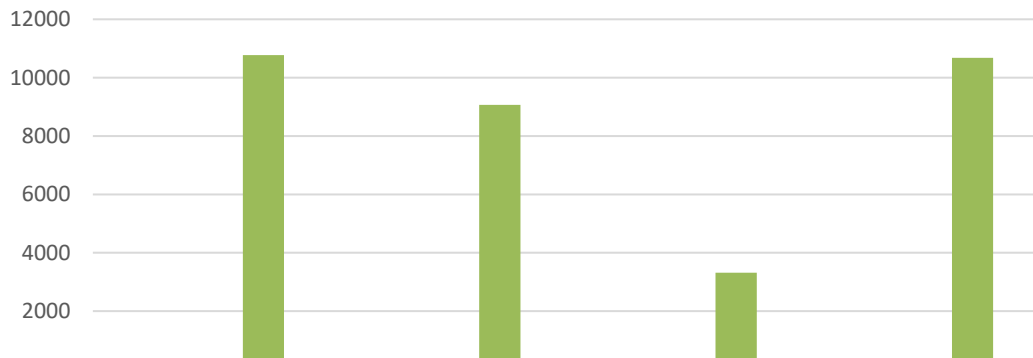

Total Minor Players U13-U20 (2019-2022)