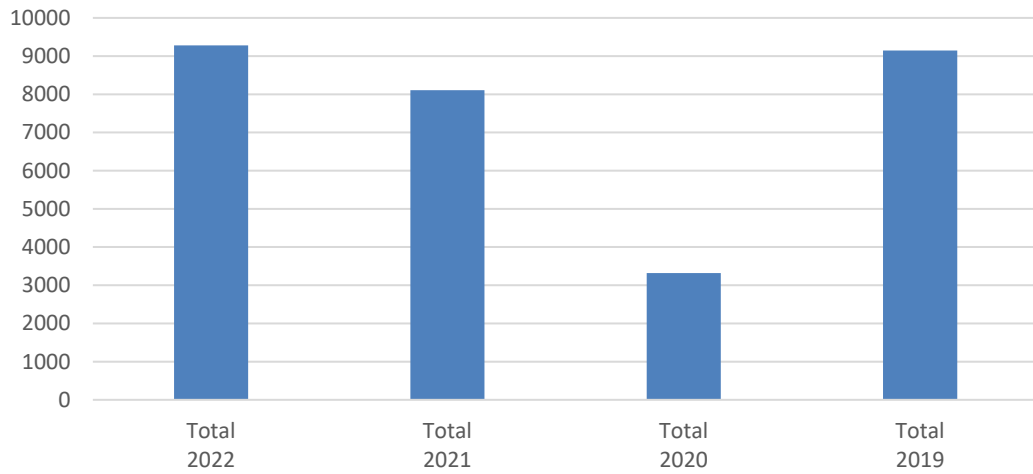

Total Minor Female Players 2019-2022