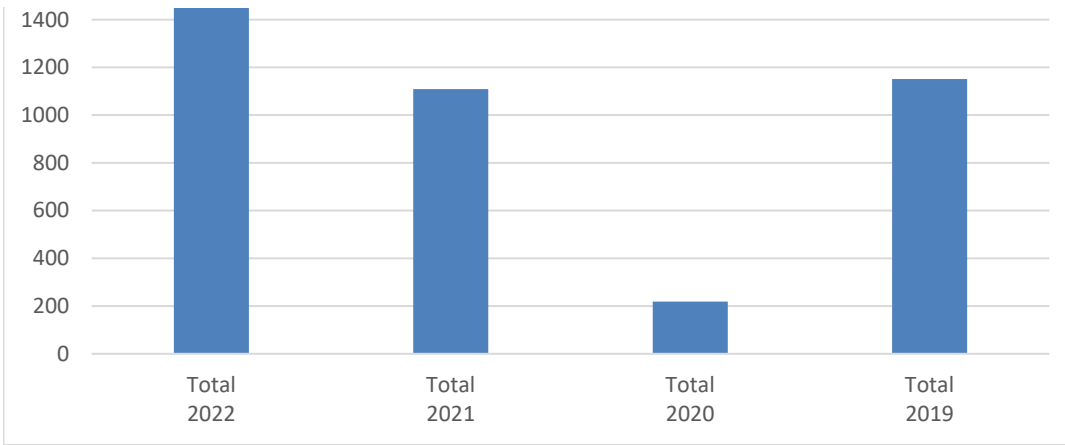

Umpire Count by District and Level

	Level 1	Level 2	Level 3	Level 4	Level 5	Emerit	Grand Total
District 1	85	12	6	3	0	0	106
District 2	7	5	1	2	0	0	15
District 3	0	1	0	0	1	0	2
District 4	17	6	2	0	0	0	25
District 5	37	12	2	2	0	0	53
District 6	28	9	3	0	1	0	41
District 7	26	7	5	7	1	0	46
District 8	51	19	8	1	1	0	80
District 9	17	7	3	6	4	0	37
District 10	1	0	0	1	0	0	2
District 11	4	6	1	1	0	0	12
District 12	10	7	1	0	0	0	18
District 13	10	0	1	0	0	0	11
District 14	19	8	10	1	0	0	38
District 15	13	1	4	1	0	0	19
Grand Total	325	100	47	25	8	0	505