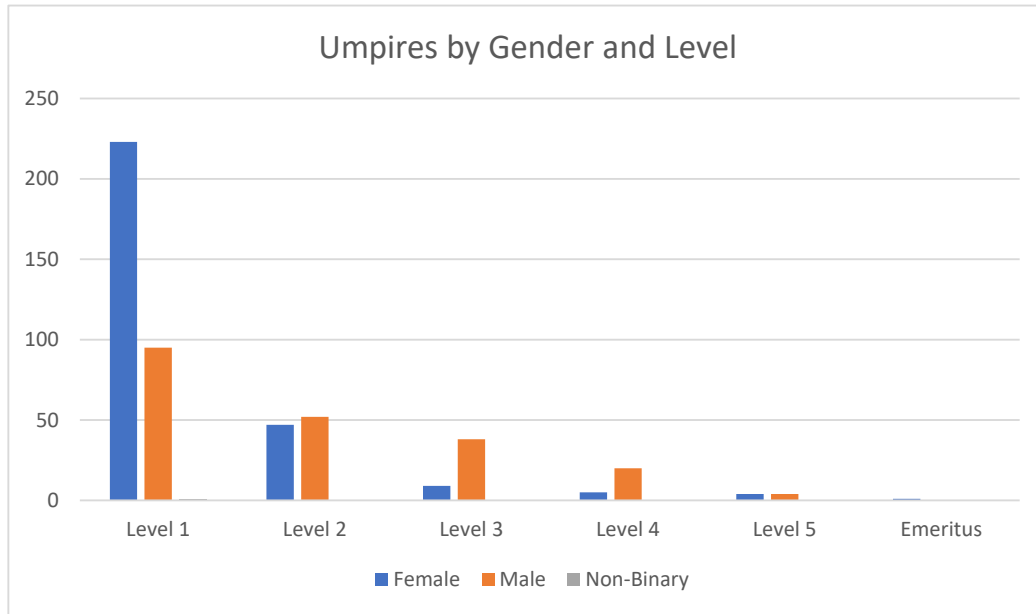

Count of Umpires by Level

	Level 1	Level 2	Level 3	Level 4	Level 5	Emeritus	Grand Total
Female	223	47	9	5	4	1	256
Male	95	52	38	20	4	0	174
Non-Binary	1	0	0	0	0	0	2
Grand Total	325	99	47	25	8	1	505