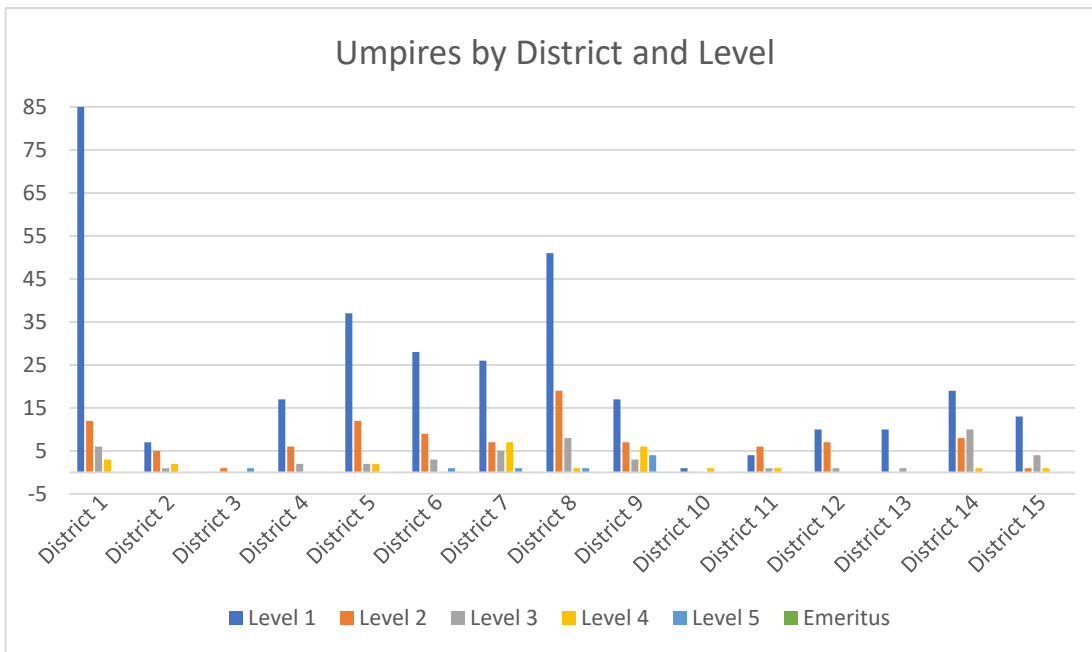

Total Minor Female Players 2019-2022

Total Minor Male Players 2019-2022

Total Minor Players U13-U20 (2019-2022)

Umpire Count by District and Level

	Level 1	Level 2	Level 3	Level 4	Level 5	Emerit	Grand Total
District 1	85	12	6	3	0	0	106
District 2	7	5	1	2	0	0	15
District 3	0	1	0	0	1	0	2
District 4	17	6	2	0	0	0	25
District 5	37	12	2	2	0	0	53
District 6	28	9	3	0	1	0	41
District 7	26	7	5	7	1	0	46
District 8	51	19	8	1	1	0	80
District 9	17	7	3	6	4	0	37
District 10	1	0	0	1	0	0	2
District 11	4	6	1	1	0	0	12
District 12	10	7	1	0	0	0	18
District 13	10	0	1	0	0	0	11
District 14	19	8	10	1	0	0	38
District 15	13	1	4	1	0	0	19
Grand Total	325	100	47	25	8	0	505