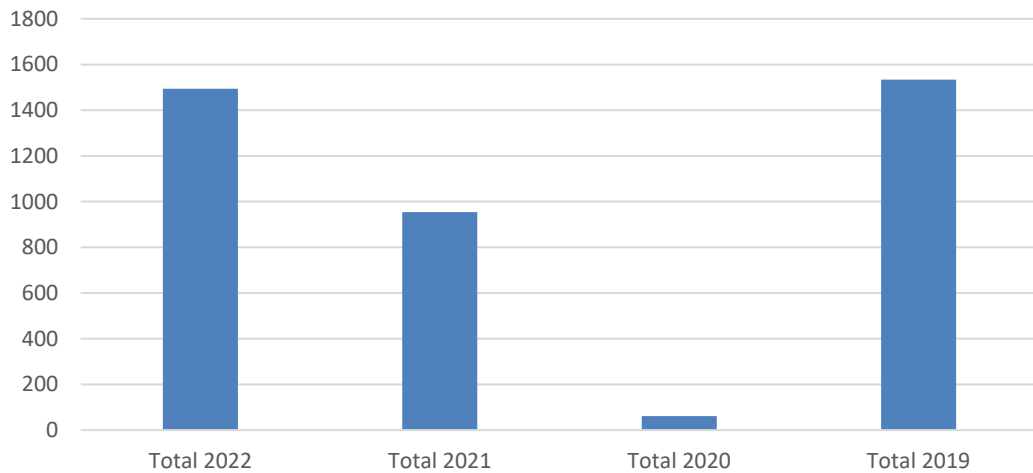

Total Minor Male Players 2019-2022