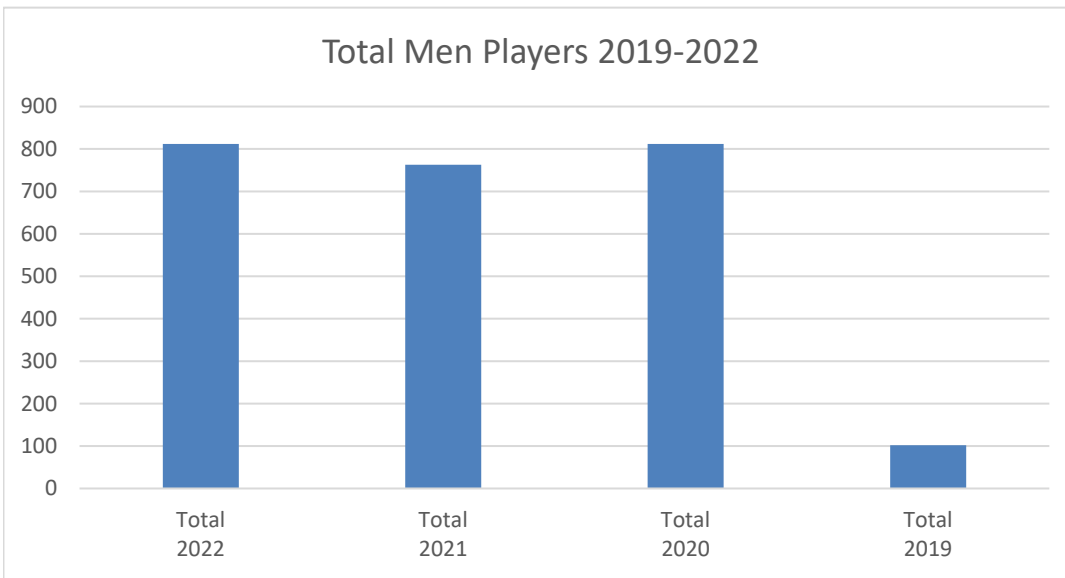

Umpire Count by District and Level

	Level 1	Level 2	Level 3	Level 4	Level 5	Emerit	Grand Total
District 1	85	12	6	3	0	0	106
District 2	7	5	1	2	0	0	15
District 3	0	1	0	0	1	0	2
District 4	17	6	2	0	0	0	25
District 5	37	12	2	2	0	0	53
District 6	28	9	3	0	1	0	41
District 7	26	7	5	7	1	0	46
District 8	51	19	8	1	1	0	80
District 9	17	7	3	6	4	0	37
District 10	1	0	0	1	0	0	2
District 11	4	6	1	1	0	0	12
District 12	10	7	1	0	0	0	18
District 13	10	0	1	0	0	0	11
District 14	19	8	10	1	0	0	38
District 15	13	1	4	1	0	0	19
Grand Total	325	100	47	25	8	0	505