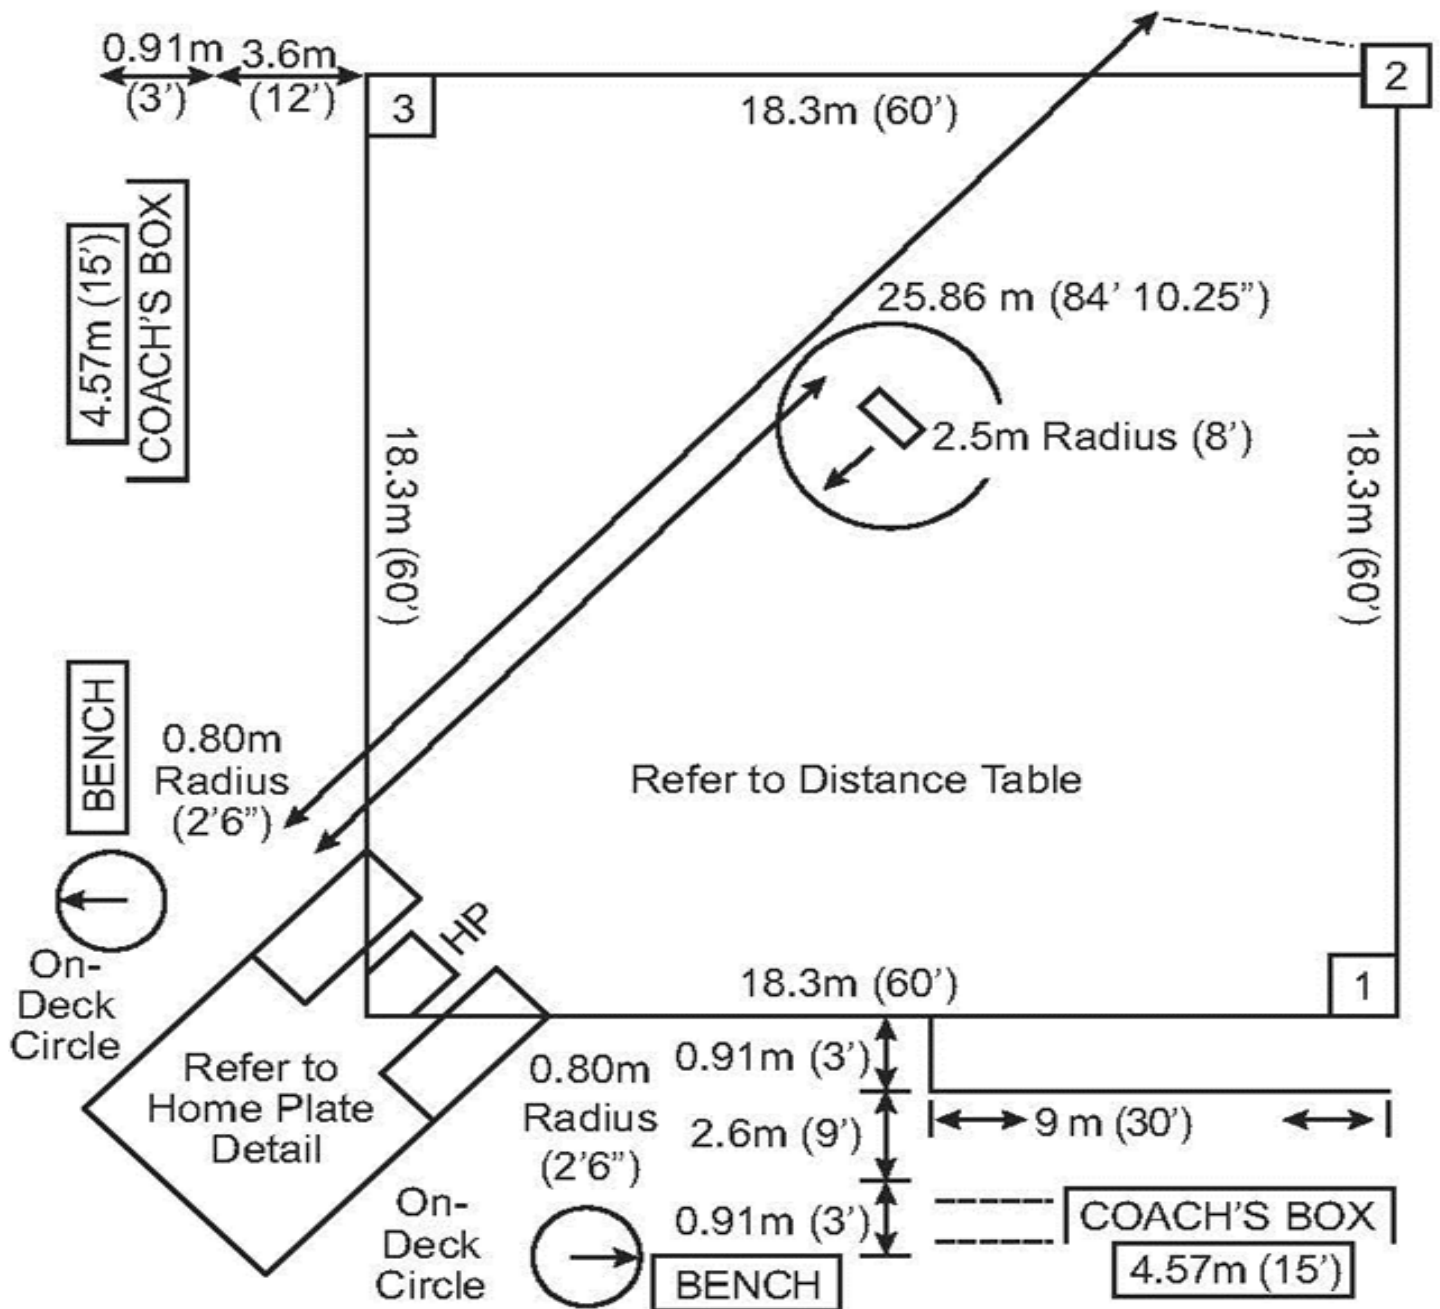

OFFICIAL DIMENSIONS FOR FAST PITCH SOFTBALL DIAMONDS

DIAGONALS

BASEPATH

13.72m (45')

16.76m (55')

18.29m (60')

DIAGONAL

19.29m (63' 8")

23.57m (77' 9.25")

25.86m (84' 10.25")