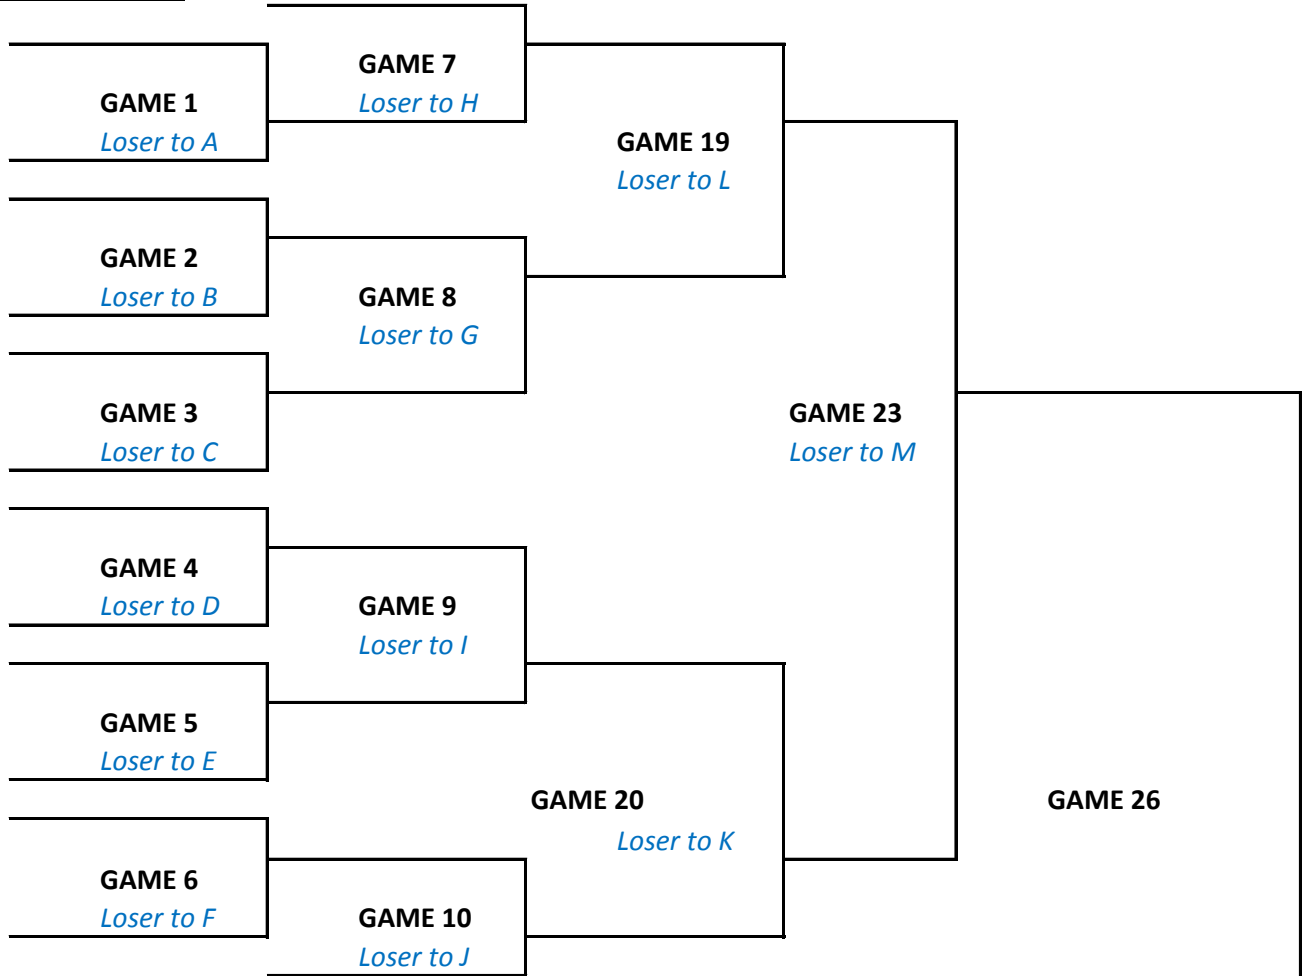

Q *Loser 26*

R *Loser 27*

S *Loser 28*

T *Loser 29*

U *Loser 30*

14 TEAM FORMAT - SENIOR WOMEN CHAMPIONSHIP ROUND

Winners Bracket

Losers Bracket

15 TEAM FORMAT - SENIOR WOMEN CHAMPIONSHIP ROUND

Winners Bracket

Losers Bracket

16 TEAM FORMAT - SENIOR WOMEN CHAMPIONSHIP ROUND

Winners Bracket

Losers Bracket