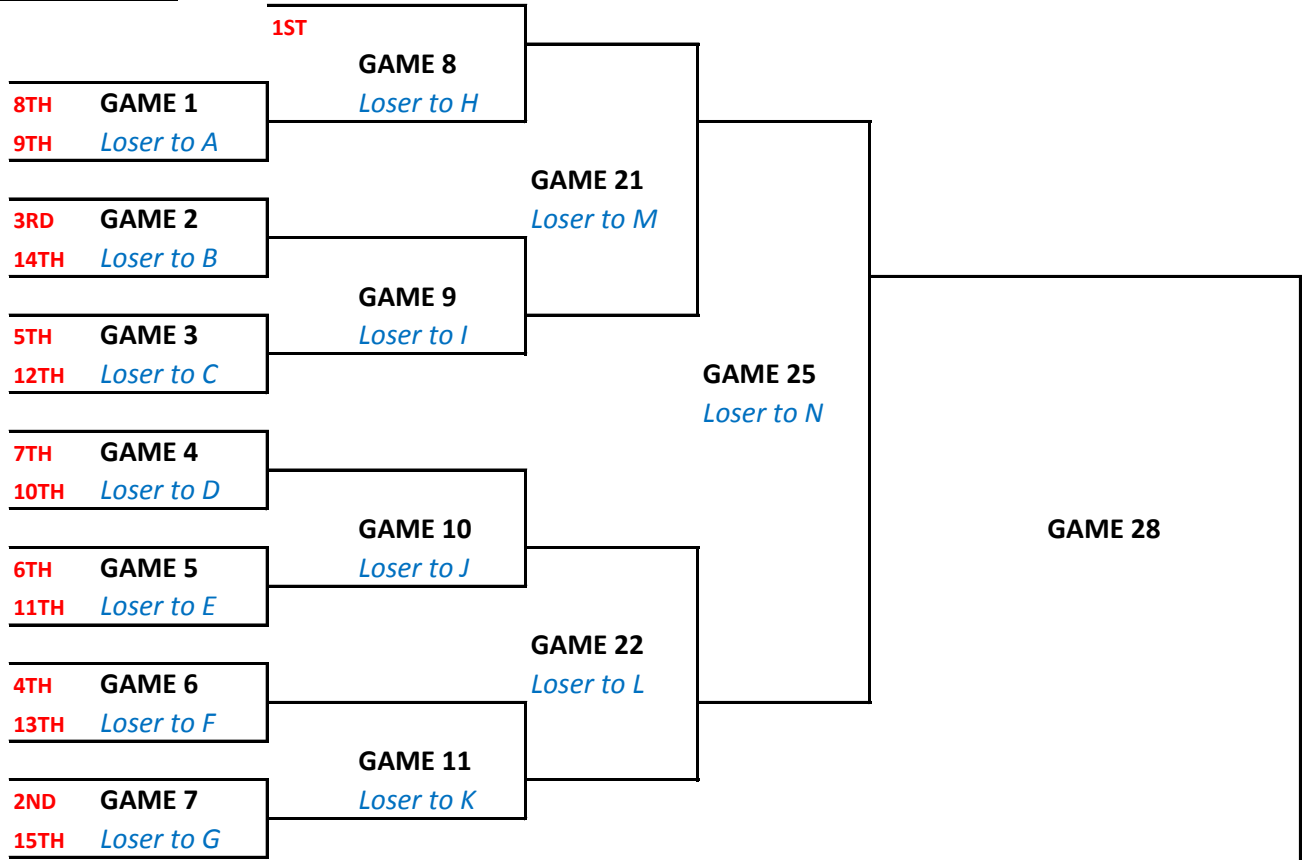

Q *Loser 26*

R *Loser 27*

S *Loser 28*

T *Loser 29*

U *Loser 30*

14 TEAM FORMAT - SENIOR WOMEN CHAMPIONSHIP ROUND

Winners Bracket

Losers Bracket

15 TEAM FORMAT - SENIOR WOMEN CHAMPIONSHIP ROUND

Winners Bracket

Losers Bracket

16 TEAM FORMAT - SENIOR WOMEN CHAMPIONSHIP ROUND

Winners Bracket

Losers Bracket