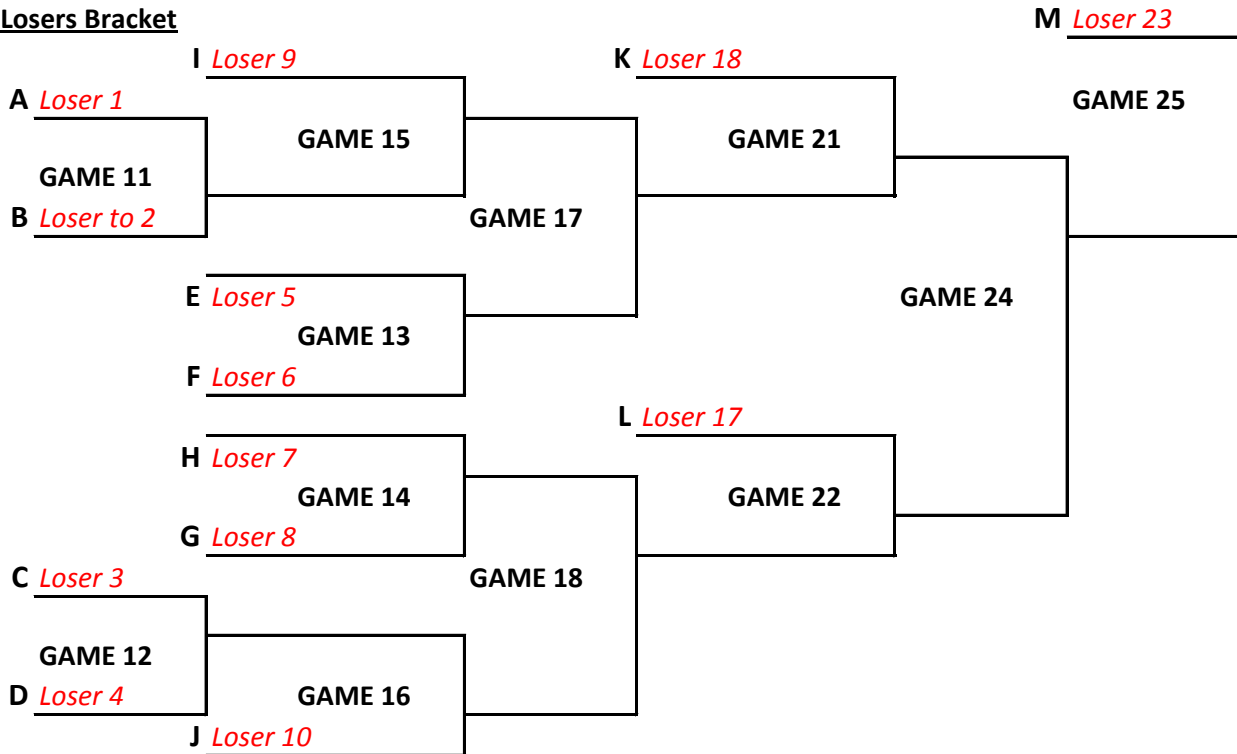

Q *Loser 26*

R *Loser 27*

S *Loser 28*

T *Loser 29*

U *Loser 30*

14 TEAM FORMAT - SENIOR WOMEN CHAMPIONSHIP ROUND

Winners Bracket

Losers Bracket

15 TEAM FORMAT - SENIOR WOMEN CHAMPIONSHIP ROUND

Winners Bracket

Losers Bracket

16 TEAM FORMAT - SENIOR WOMEN CHAMPIONSHIP ROUND

Winners Bracket

Losers Bracket