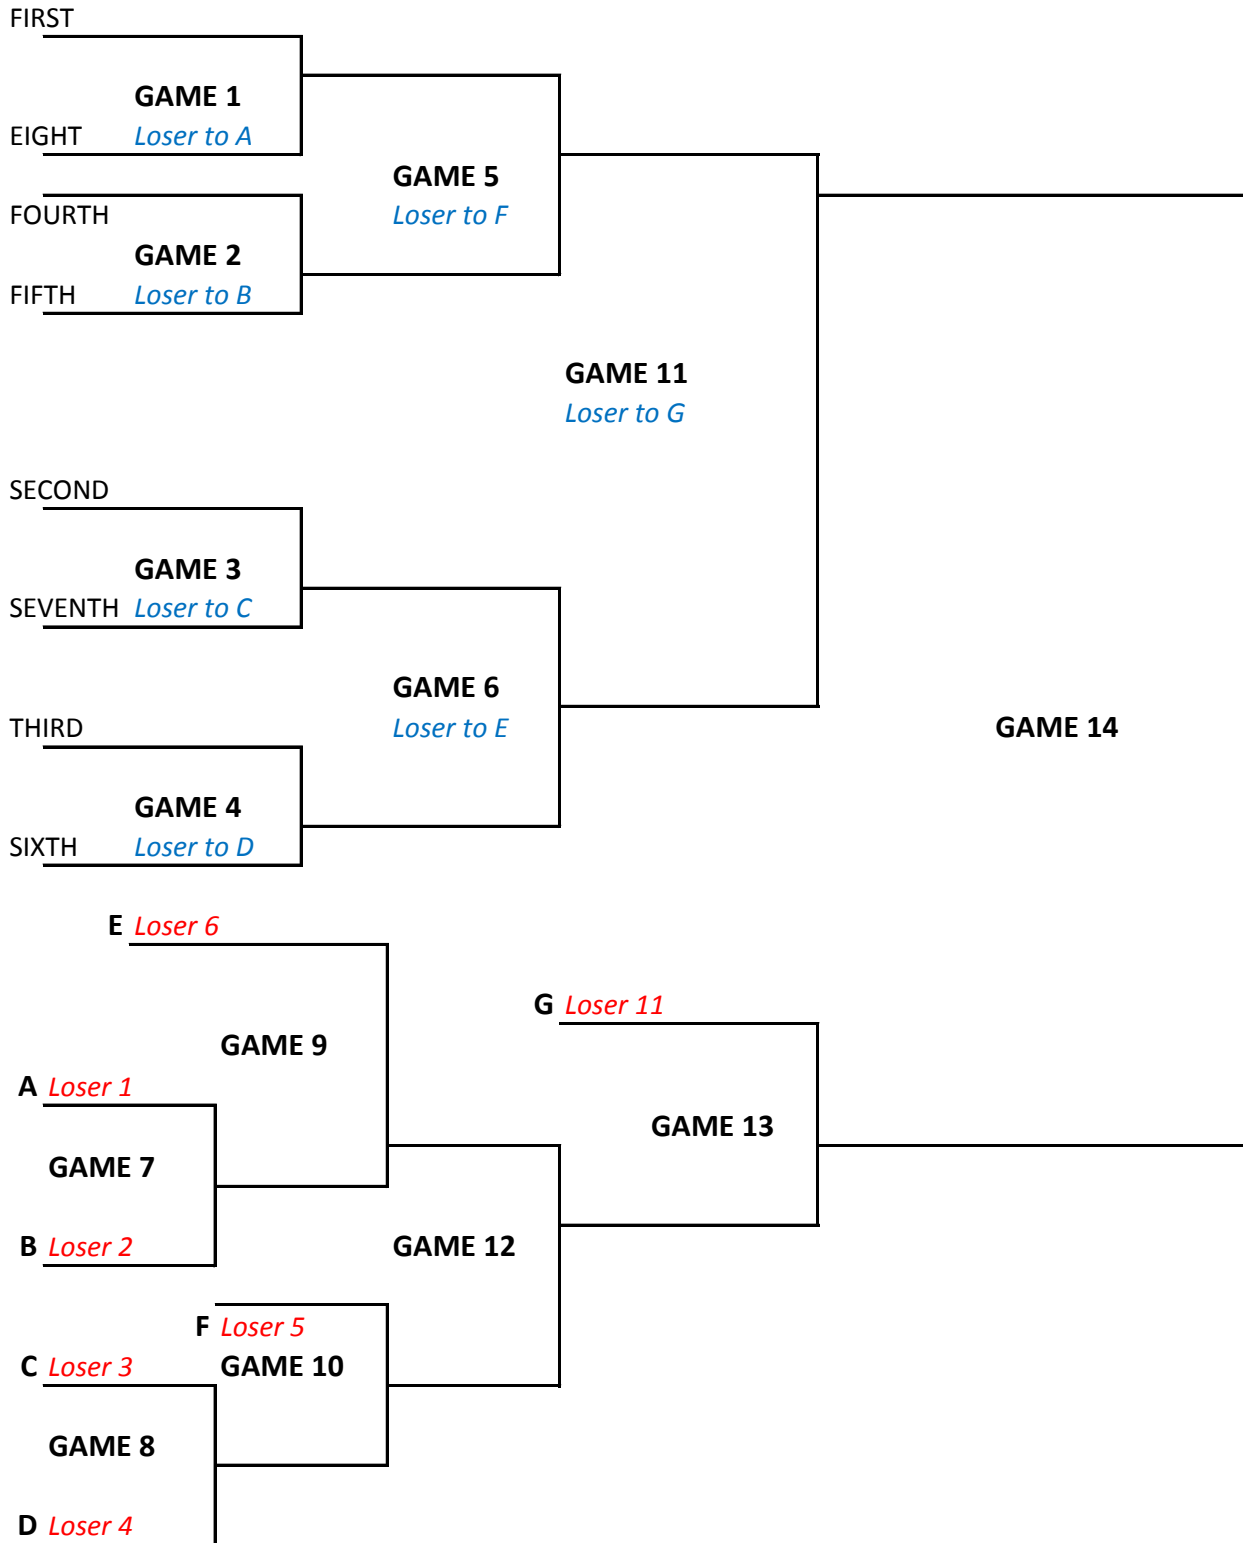

3 TEAM FORMAT - SENIOR WOMEN CHAMPIONSHIP ROUND

4 TEAM FORMAT - SENIOR WOMEN CHAMPIONSHIP ROUND

5 TEAM FORMAT - SENIOR WOMEN CHAMPIONSHIP ROUND

6 TEAM FORMAT - SENIOR WOMEN CHAMPIONSHIP ROUND

7 TEAM FORMAT - SENIOR WOMEN CHAMPIONSHIP ROUND

8 TEAM FORMAT - SENIOR WOMEN CHAMPIONSHIP ROUND

9 TEAM FORMAT - SENOR WOMEN CHAMPIONSHIP ROUND

Winners Bracket

Losers Bracket

10 TEAM FORMAT - SENIOR WOMEN CHAMPIONSHIP ROUND

Winners Bracket

Losers Bracket

11 TEAM FORMAT - SENIOR WOMEN CHAMPIONSHIP ROUND

Winners Bracket

Losers Bracket

12 TEAM FORMAT - SENIOR WOMEN CHAMPIONSHIP ROUND

Winners Bracket

Losers Bracket

13 TEAM FORMAT - SENIOR WOMEN CHAMPIONSHIP ROUND

Winners Bracket

Losers Bracket