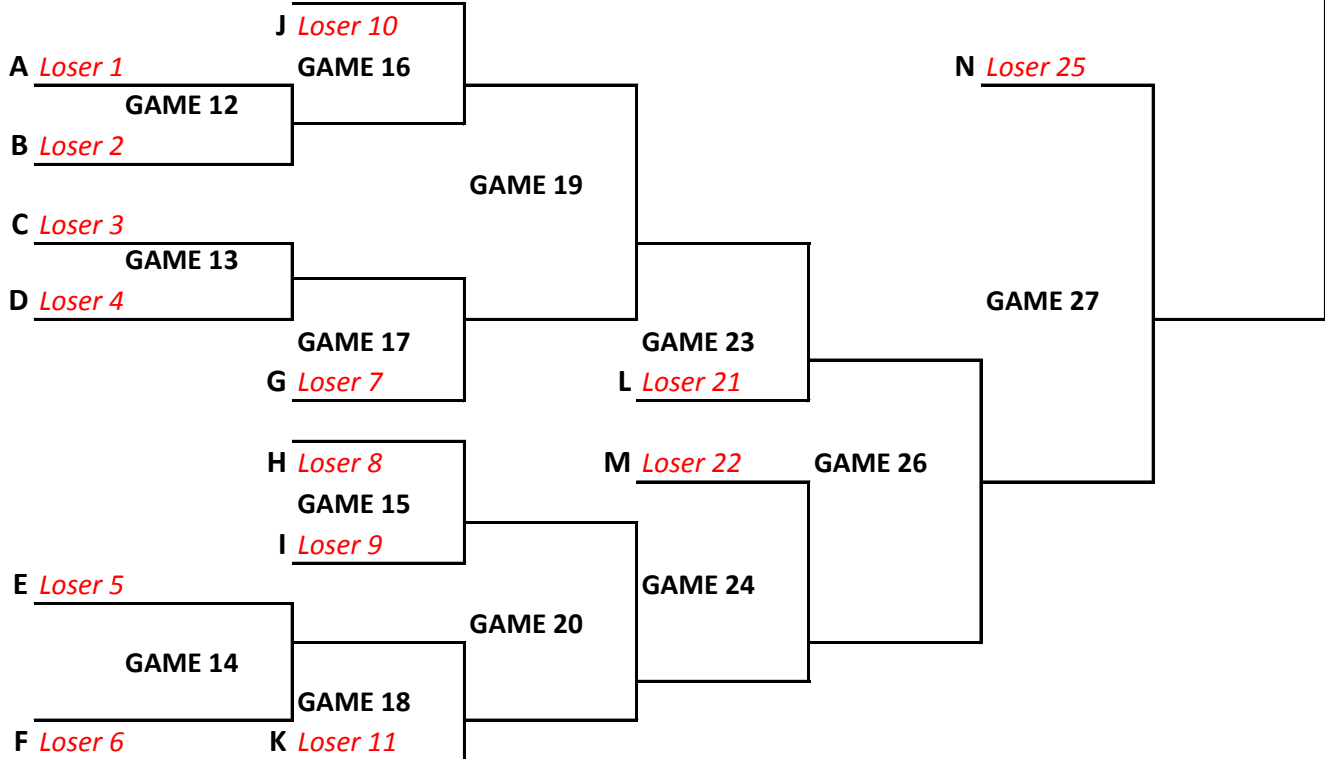

Q *Loser 26*

R *Loser 27*

S *Loser 28*

T *Loser 29*

U *Loser 30*

14 TEAM FORMAT - SENIOR WOMEN CHAMPIONSHIP ROUND

Winners Bracket

Losers Bracket

15 TEAM FORMAT - SENIOR WOMEN CHAMPIONSHIP ROUND

Winners Bracket

Losers Bracket

16 TEAM FORMAT - SENIOR WOMEN CHAMPIONSHIP ROUND

Winners Bracket

Losers Bracket