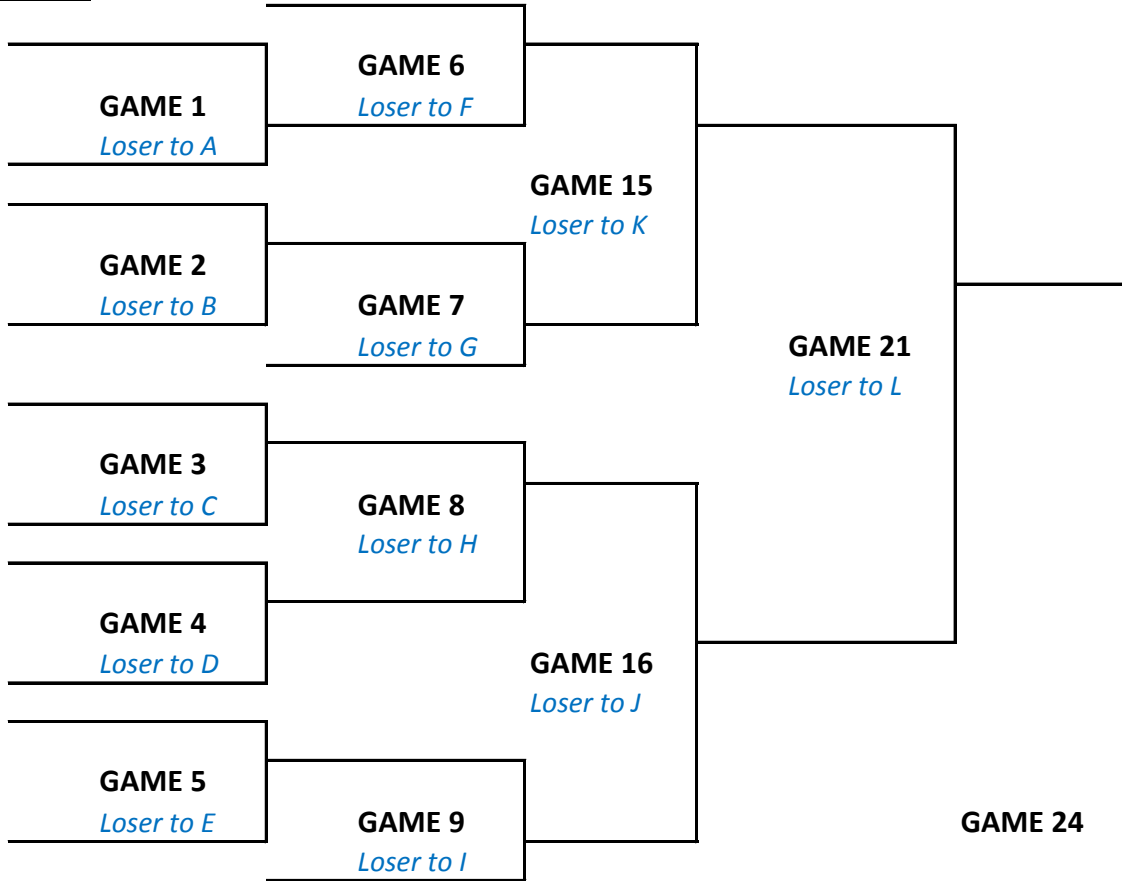

8 TEAM FORMAT - SENIOR WOMEN CHAMPIONSHIP ROUND

9 TEAM FORMAT - SENOR WOMEN CHAMPIONSHIP ROUND

Winners Bracket

Losers Bracket

10 TEAM FORMAT - SENIOR WOMEN CHAMPIONSHIP ROUND

Winners Bracket

Losers Bracket

11 TEAM FORMAT - SENIOR WOMEN CHAMPIONSHIP ROUND

Winners Bracket

Losers Bracket

12 TEAM FORMAT - SENIOR WOMEN CHAMPIONSHIP ROUND

Winners Bracket

Losers Bracket

13 TEAM FORMAT - SENIOR WOMEN CHAMPIONSHIP ROUND

Winners Bracket

Losers Bracket