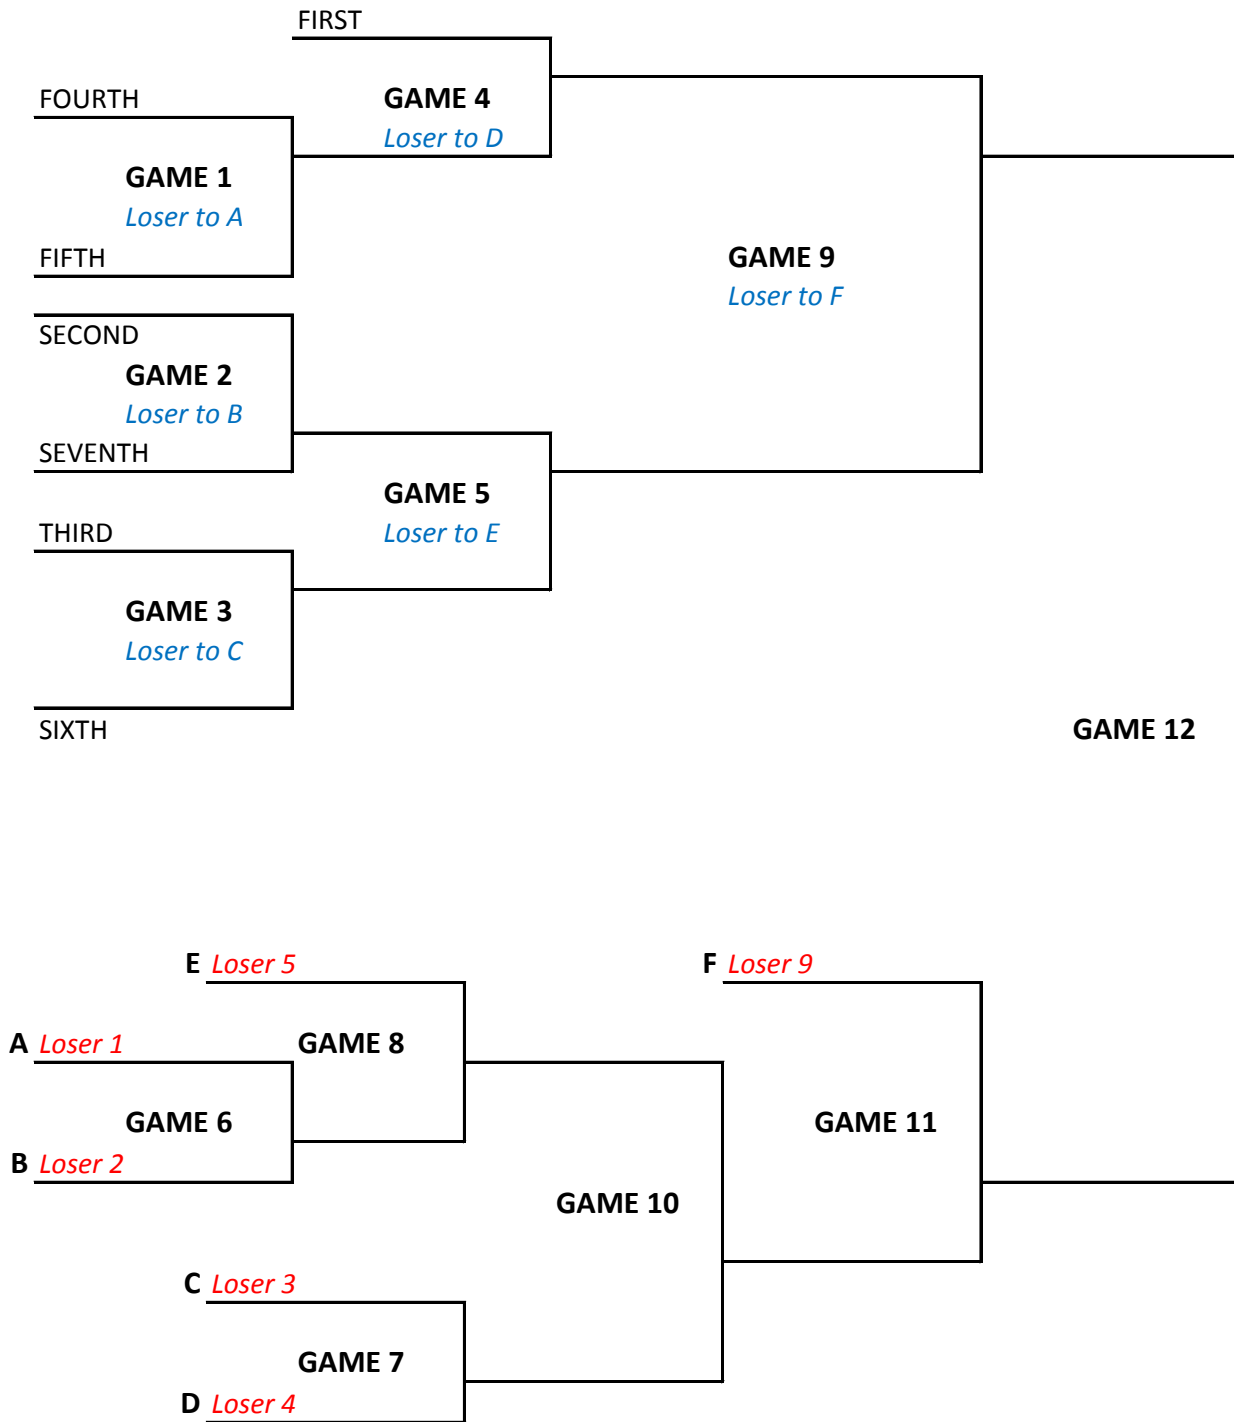

3 TEAM FORMAT - SENIOR WOMEN CHAMPIONSHIP ROUND

4 TEAM FORMAT - SENIOR WOMEN CHAMPIONSHIP ROUND

5 TEAM FORMAT - SENIOR WOMEN CHAMPIONSHIP ROUND

6 TEAM FORMAT - SENIOR WOMEN CHAMPIONSHIP ROUND

7 TEAM FORMAT - SENIOR WOMEN CHAMPIONSHIP ROUND

8 TEAM FORMAT - SENIOR WOMEN CHAMPIONSHIP ROUND

9 TEAM FORMAT - SENOR WOMEN CHAMPIONSHIP ROUND

Winners Bracket

Losers Bracket

10 TEAM FORMAT - SENIOR WOMEN CHAMPIONSHIP ROUND

Winners Bracket

Losers Bracket

11 TEAM FORMAT - SENIOR WOMEN CHAMPIONSHIP ROUND

Winners Bracket

Losers Bracket

12 TEAM FORMAT - SENIOR WOMEN CHAMPIONSHIP ROUND

Winners Bracket

Losers Bracket

13 TEAM FORMAT - SENIOR WOMEN CHAMPIONSHIP ROUND

Winners Bracket

Losers Bracket