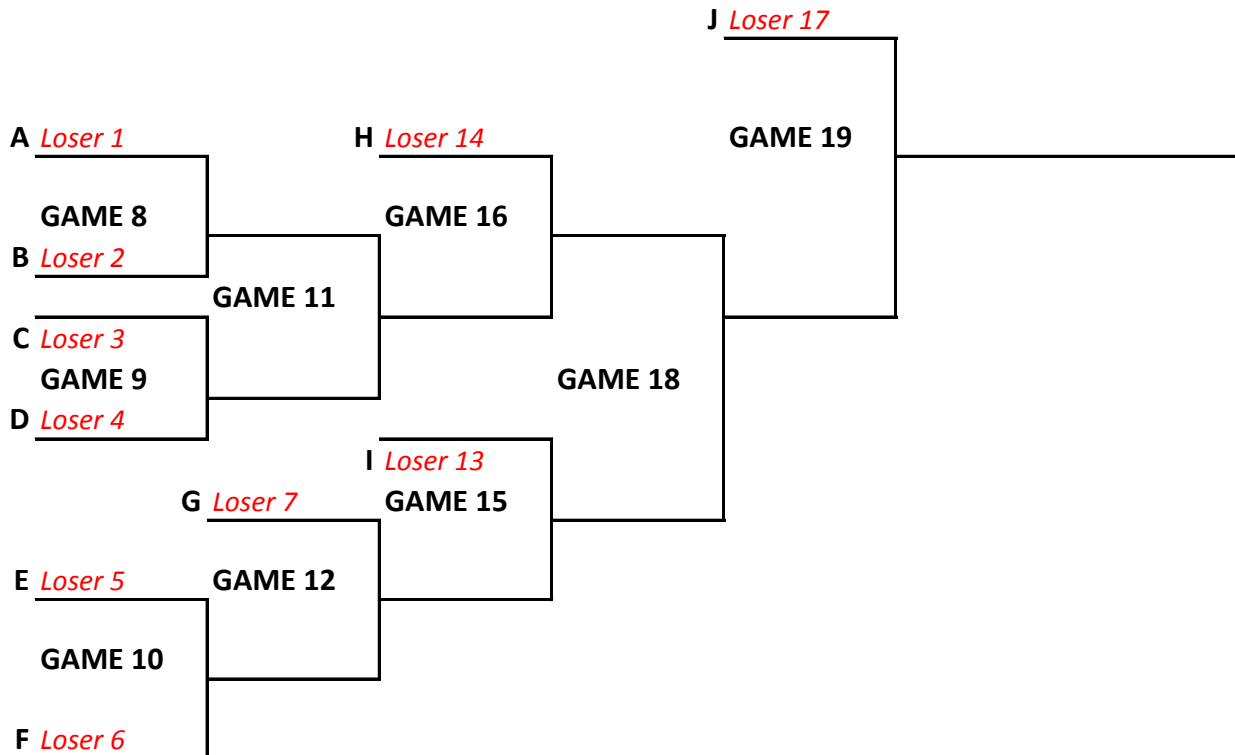

8 TEAM FORMAT - SENIOR WOMEN CHAMPIONSHIP ROUND

9 TEAM FORMAT - SENOR WOMEN CHAMPIONSHIP ROUND

Winners Bracket

Losers Bracket

10 TEAM FORMAT - SENIOR WOMEN CHAMPIONSHIP ROUND

Winners Bracket

Losers Bracket

11 TEAM FORMAT - SENIOR WOMEN CHAMPIONSHIP ROUND

Winners Bracket

Losers Bracket

12 TEAM FORMAT - SENIOR WOMEN CHAMPIONSHIP ROUND

Winners Bracket

Losers Bracket

13 TEAM FORMAT - SENIOR WOMEN CHAMPIONSHIP ROUND

Winners Bracket

Losers Bracket