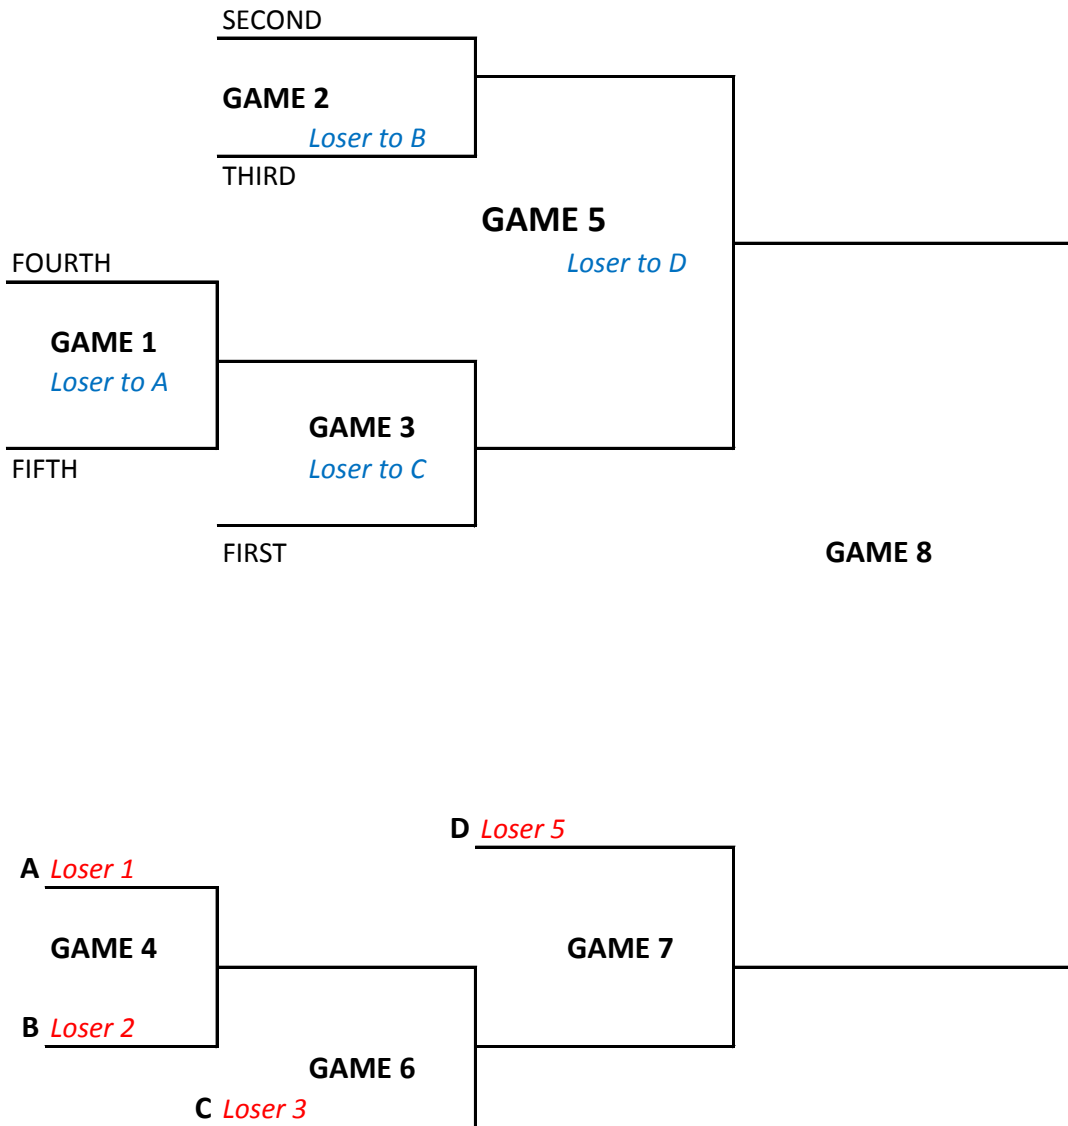

3 TEAM FORMAT - SENIOR WOMEN CHAMPIONSHIP ROUND

4 TEAM FORMAT - SENIOR WOMEN CHAMPIONSHIP ROUND

5 TEAM FORMAT - SENIOR WOMEN CHAMPIONSHIP ROUND

6 TEAM FORMAT - SENIOR WOMEN CHAMPIONSHIP ROUND

7 TEAM FORMAT - SENIOR WOMEN CHAMPIONSHIP ROUND

8 TEAM FORMAT - SENIOR WOMEN CHAMPIONSHIP ROUND

9 TEAM FORMAT - SENOR WOMEN CHAMPIONSHIP ROUND

Winners Bracket

Losers Bracket

10 TEAM FORMAT - SENIOR WOMEN CHAMPIONSHIP ROUND

Winners Bracket

Losers Bracket

11 TEAM FORMAT - SENIOR WOMEN CHAMPIONSHIP ROUND

Winners Bracket

Losers Bracket

12 TEAM FORMAT - SENIOR WOMEN CHAMPIONSHIP ROUND

Winners Bracket

Losers Bracket

13 TEAM FORMAT - SENIOR WOMEN CHAMPIONSHIP ROUND

Winners Bracket

Losers Bracket