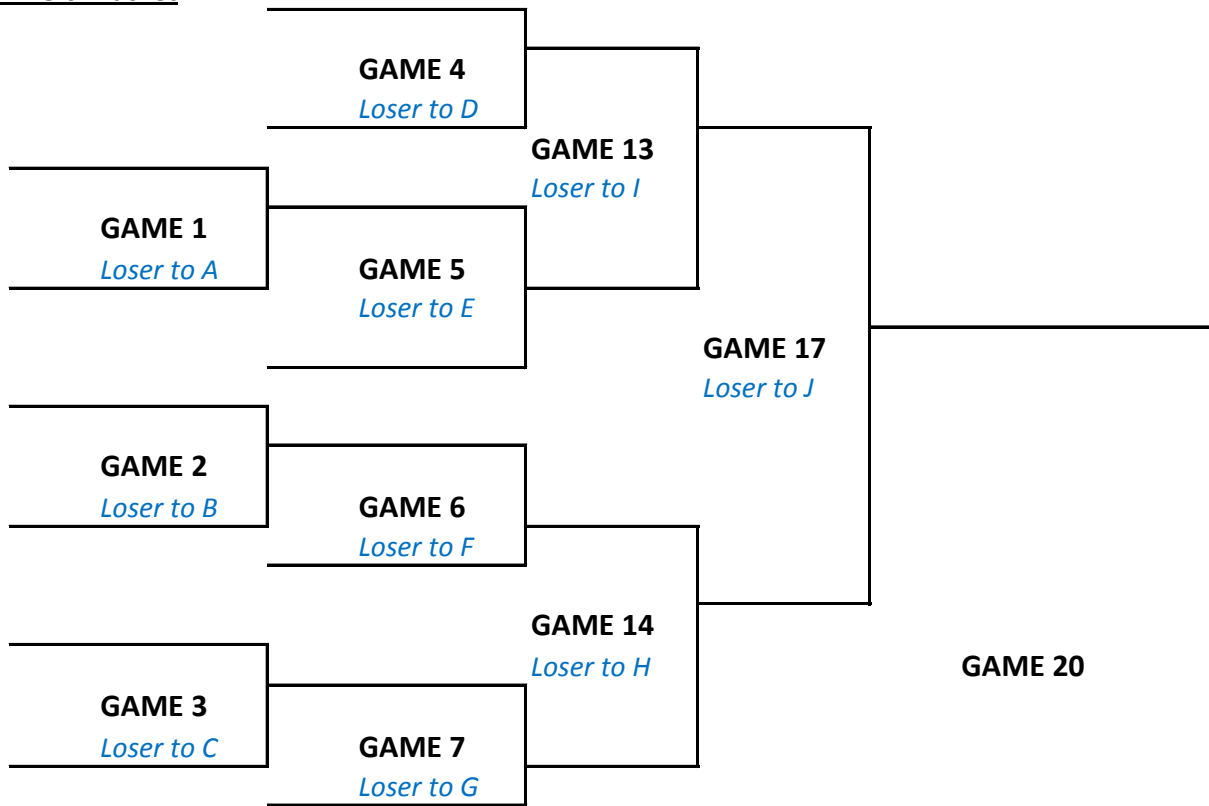

8 TEAM FORMAT - SENIOR WOMEN CHAMPIONSHIP ROUND

9 TEAM FORMAT - SENOR WOMEN CHAMPIONSHIP ROUND

Winners Bracket

Losers Bracket

10 TEAM FORMAT - SENIOR WOMEN CHAMPIONSHIP ROUND

Winners Bracket

Losers Bracket

11 TEAM FORMAT - SENIOR WOMEN CHAMPIONSHIP ROUND

Winners Bracket

Losers Bracket

12 TEAM FORMAT - SENIOR WOMEN CHAMPIONSHIP ROUND

Winners Bracket

Losers Bracket

13 TEAM FORMAT - SENIOR WOMEN CHAMPIONSHIP ROUND

Winners Bracket

Losers Bracket