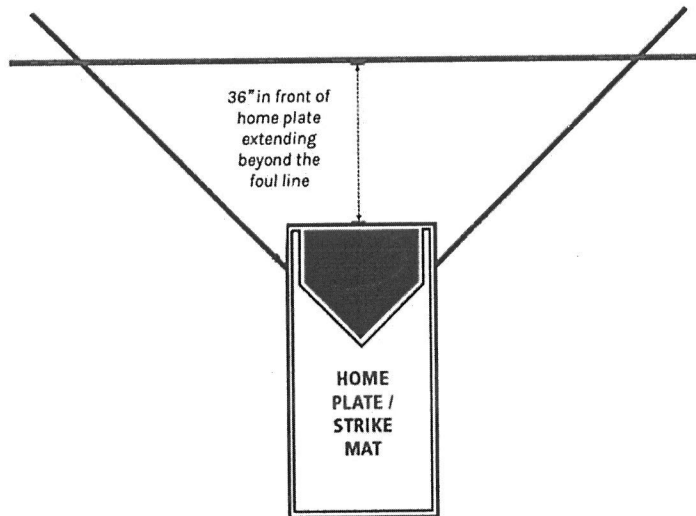

CANADIAN AMATEUR SOFTBALL ASSOCIATION

PROPOSAL 1

PROPOSED RULE CHANGE FOR: 2022

Submitted by: Softball Alberta

<b>TYPE:</b>	FAST PITCH		SLO-PITCH	X	ORTHODOX		ALL	
<b>Rule:</b>	2	<b>Section:</b>	4	<b>Letter:</b>	d.	<b>Number:</b>		<b>Letter:</b>

CHANGE IS: REVISION Page – 57

CHANGE: d. BATTERS BOX

The front line of the box shall be .91 m (3 ft.) in front of home plate and will extend past the foul lines on both sides. There is no inside, outside or back line to the batter's box.

(Official Diamond Dimension drawings on pages 39 and 40 will need to be updated accordingly.)

RATIONALE:

Making the SP Batter's Box "Special Project" from 2019 a permanent rule, but removing the back line (12" behind the back of the strike mat).

Positive feedback from players after using this rule Provincially in 2019 & 2021, and also Canadian Championships in 2019, but feel the back line is not needed. The front line preventing batter from running out of the box, and offering protection for the pitcher is effective.