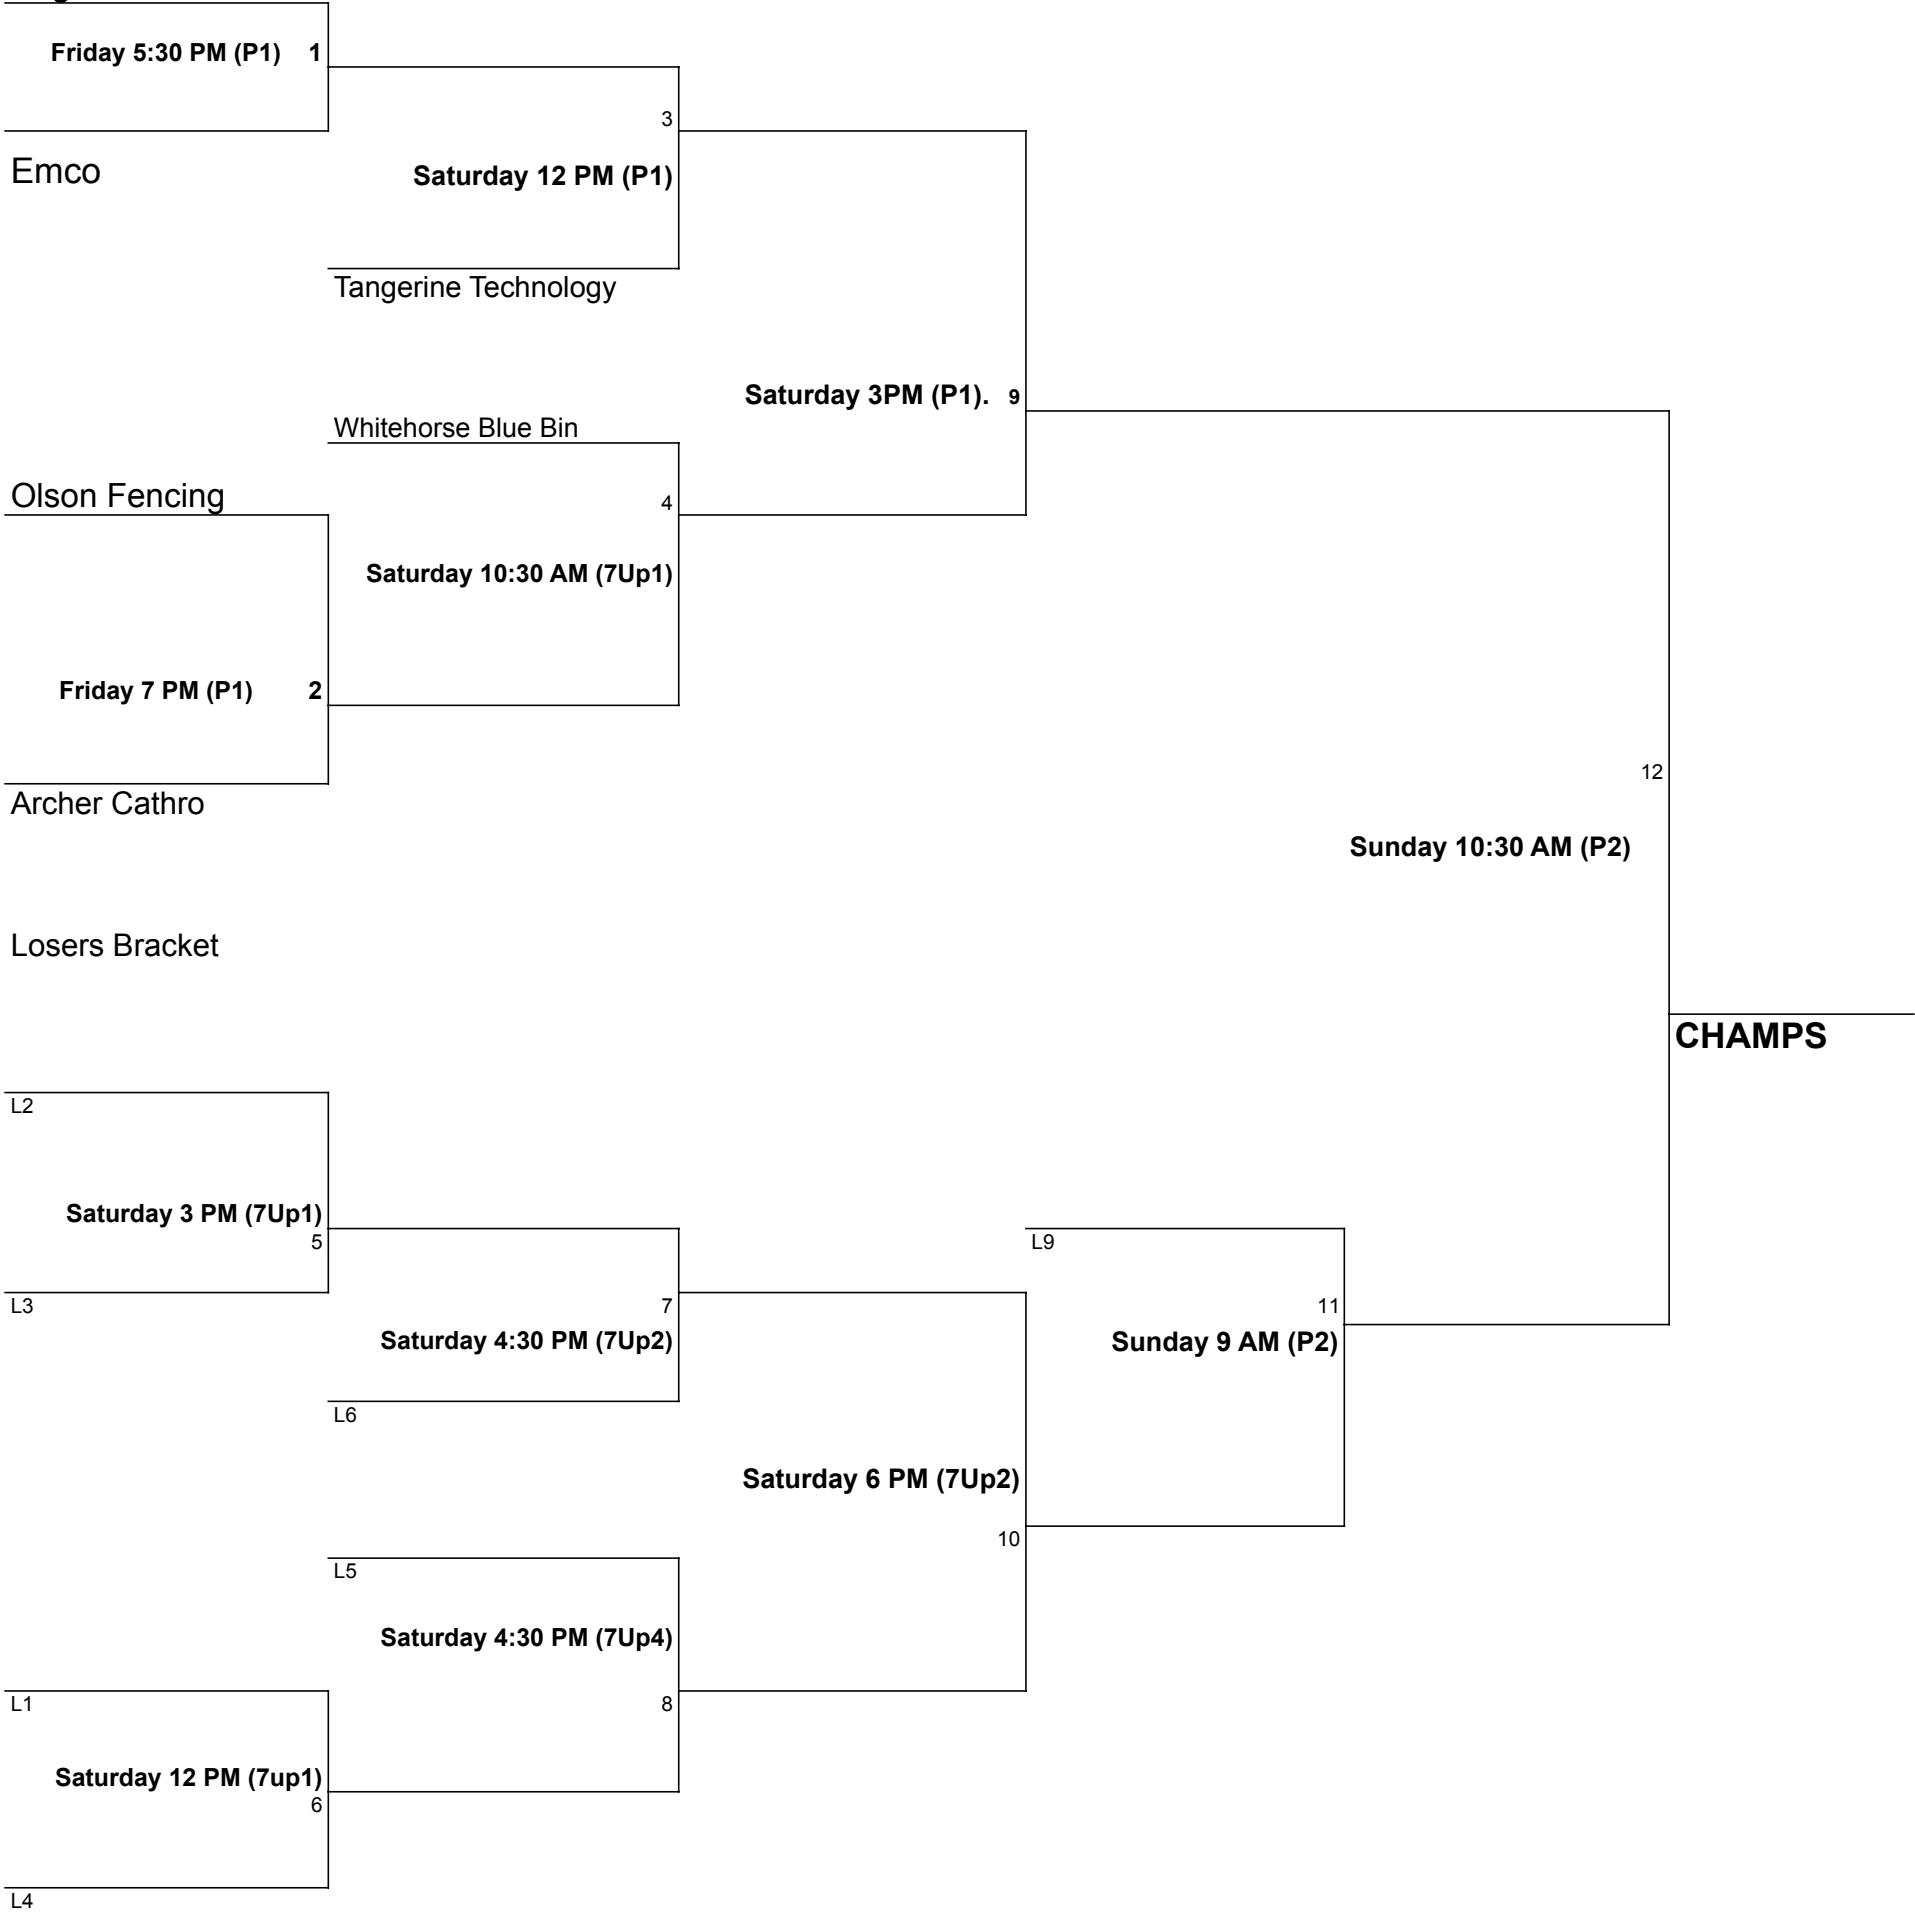

5

L4

**Sunday 12 PM (P2)**

7

**CHAMPS**

Winners Bracket

U11 - 3 Game Guarantee

Tags