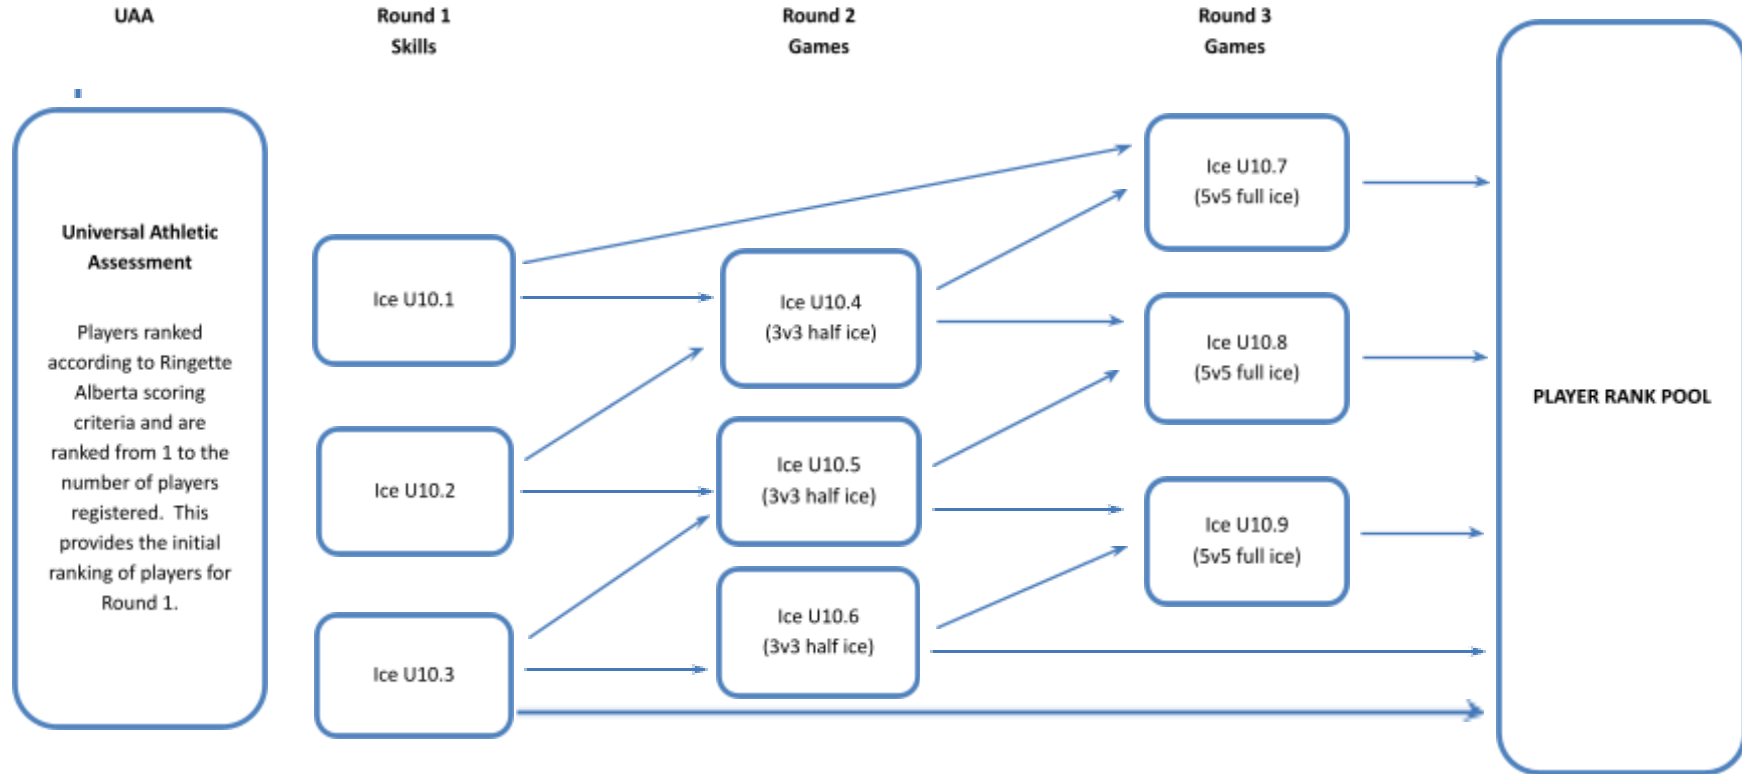

SOUTH CALGARY RINGETTE ASSOCIATION 2024/25 EVALUATION FLOW CHART

U10

The flowchart above is a sample based on approximately 110 skaters in U10. If there are any significant changes to this estimate, SCRA will provide an updated flowchart.