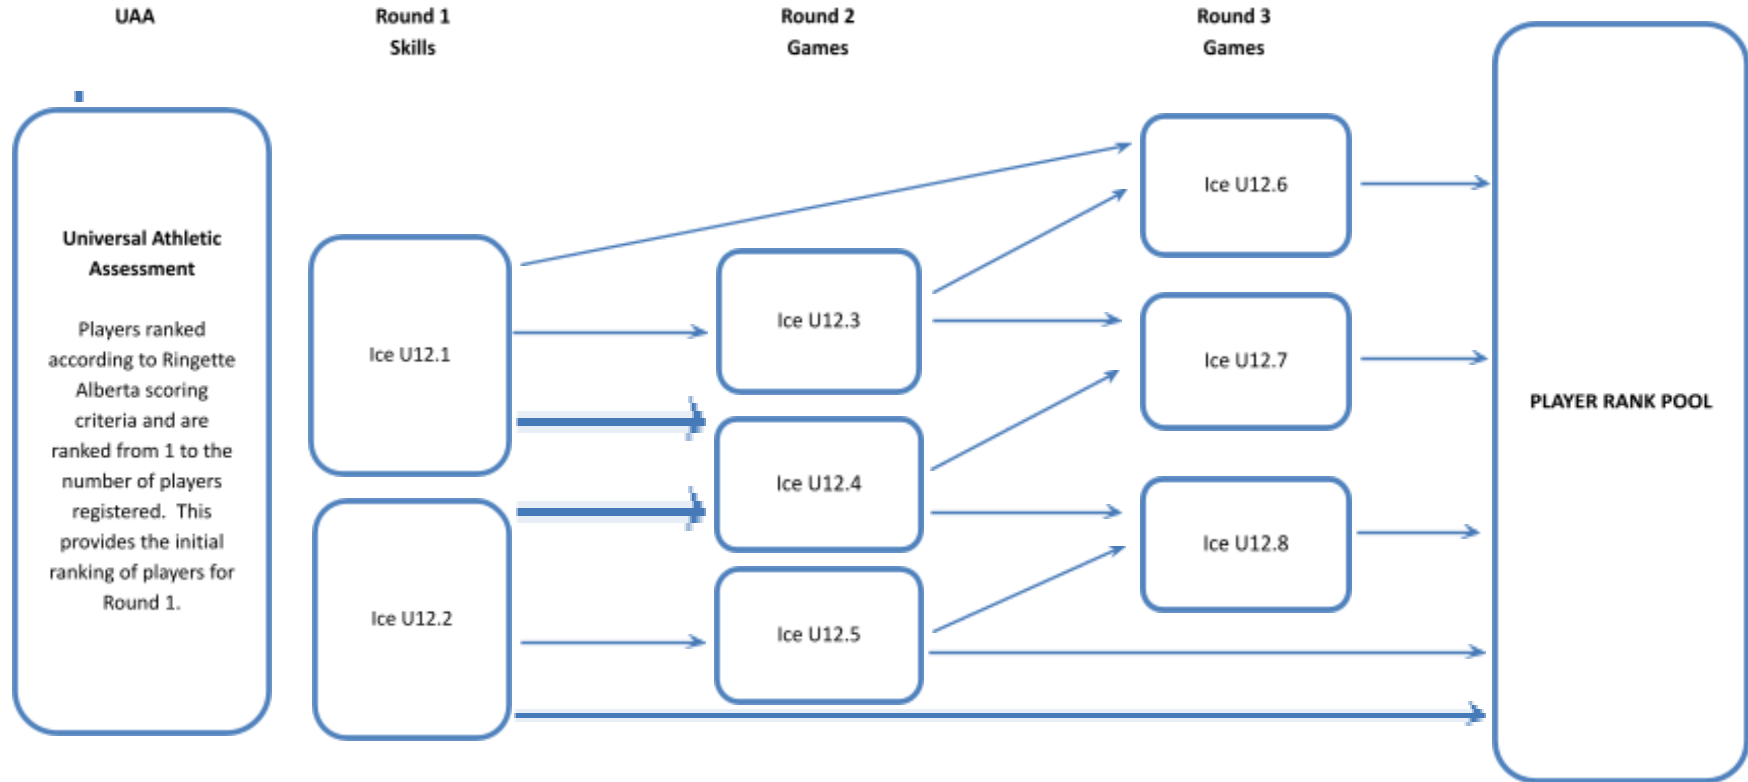

SOUTH CALGARY RINGETTE ASSOCIATION 2024/25 EVALUATION FLOW CHART

U12

The flowchart above is a sample based on approximately 60-70 skaters in U12. If there are any significant changes to this estimate, SCRA will provide an updated flowchart.