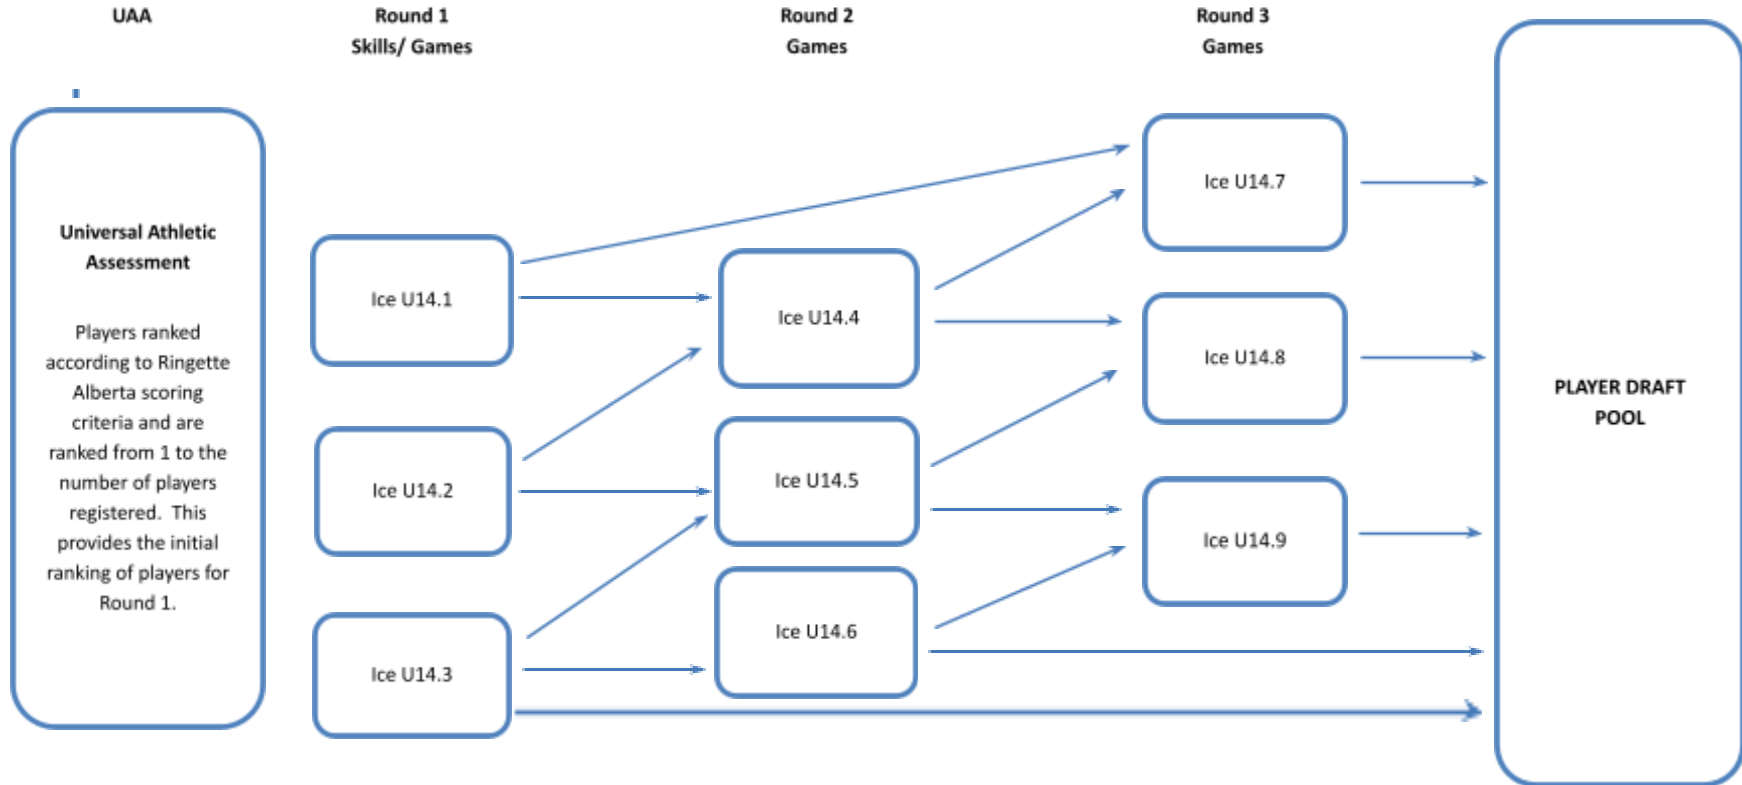

SOUTH CALGARY RINGETTE ASSOCIATION 2024/25 EVALUATION FLOW CHART

U14

The flowchart above is a sample based on approximately 60-70 skaters in U14. If there are any significant changes to this estimate, SCRA will provide an updated flowchart.