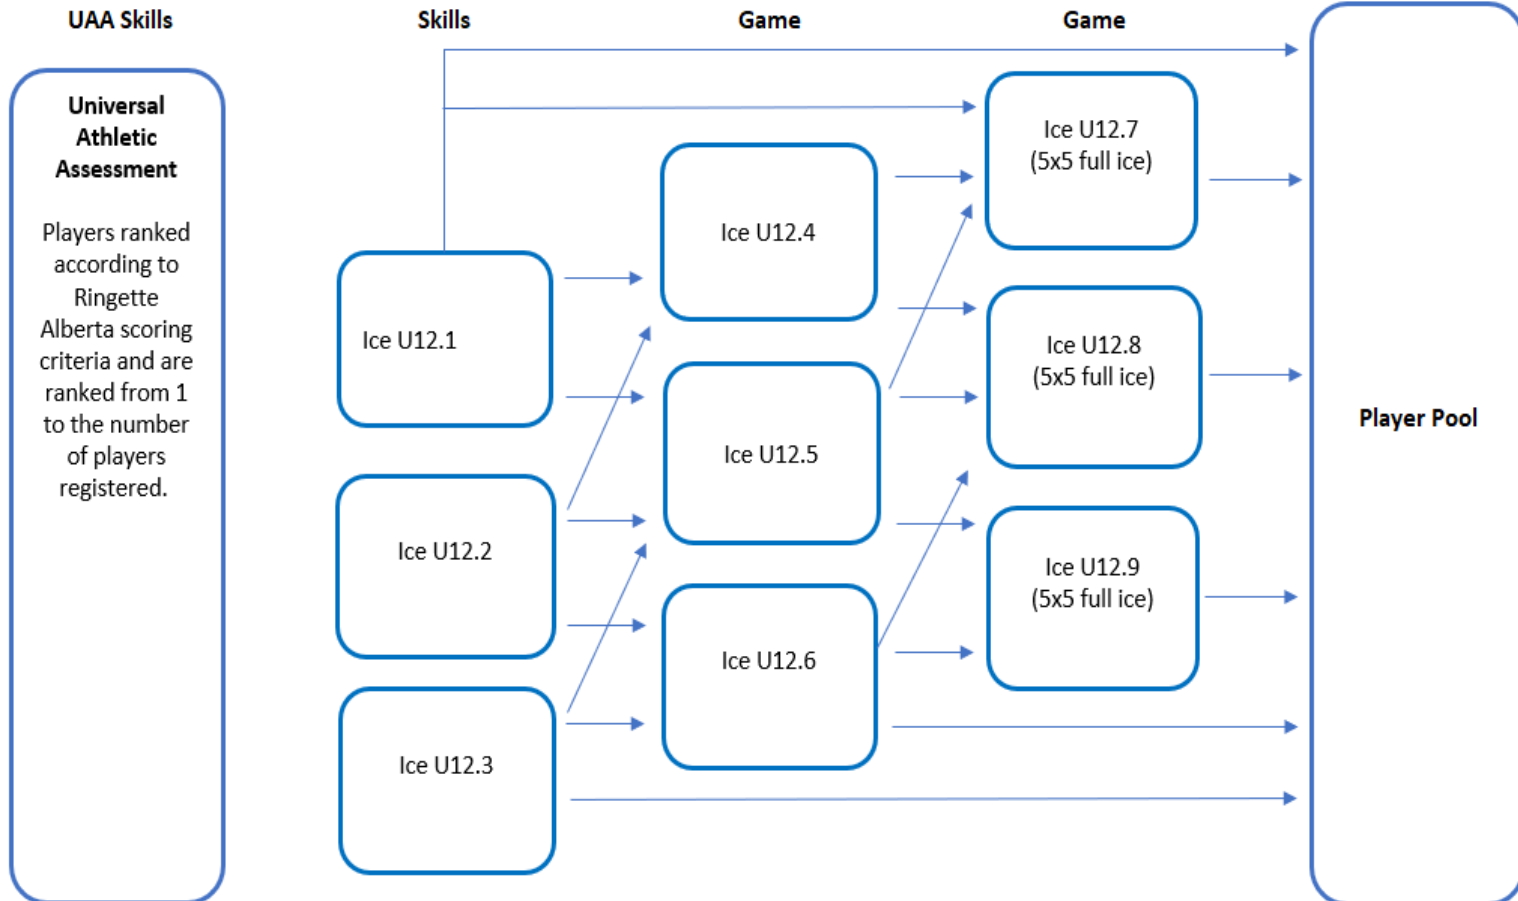

SOUTH CALGARY RINGETTE ASSOCIATION 2023/24 EVALUATION FLOW CHART U12

The flowchart above is a sample based on approximately 80-90 skaters in U12. If there are any significant changes to this estimate, SCRA will provide an updated flowchart.