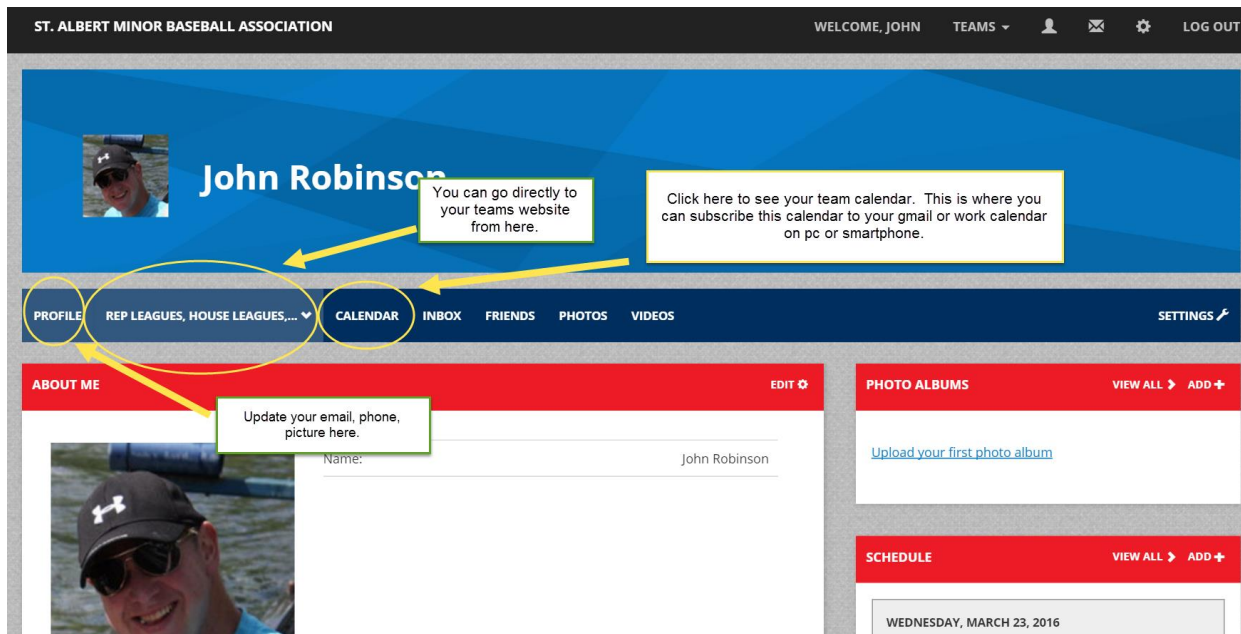

Step 1. Log into SAMBA website with your team pages account you created when you were invited to join your team.

You will see all the events from the actual team you are associated with, as well as any events that SAMBA considers to be organizational wide. These organization events are not very common and should not be an issue.