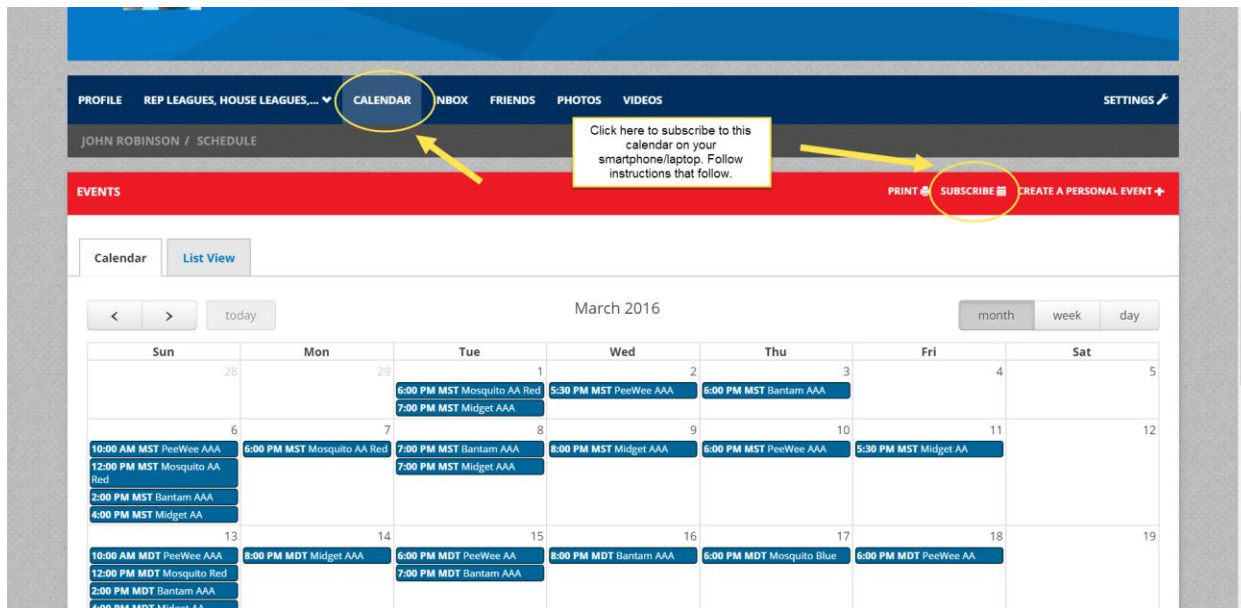

Step 1. Log into SAMBA website with your team pages account you created when you were invited to join your team.

You will see all the events from the actual team you are associated with, as well as any events that SAMBA considers to be organizational wide. These organization events are not very common and should not be an issue.