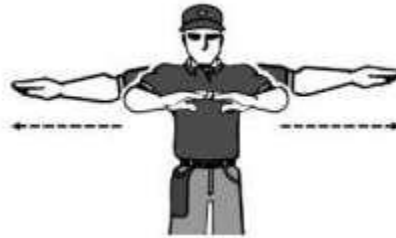

Umpire Signals

Umpires make signals so everyone knows what the call was. Sometimes these signals can be very dramatic and entertaining, especially when calling a close safe or out play.

Here are some of the common signals you will see umpires make:

Safe

Out or Strike

Time Out or Foul Ball

**Point in direction of fair territory when you rule it fair.
Fair Ball**

Foul Tip

Do Not Pitch

Play Ball