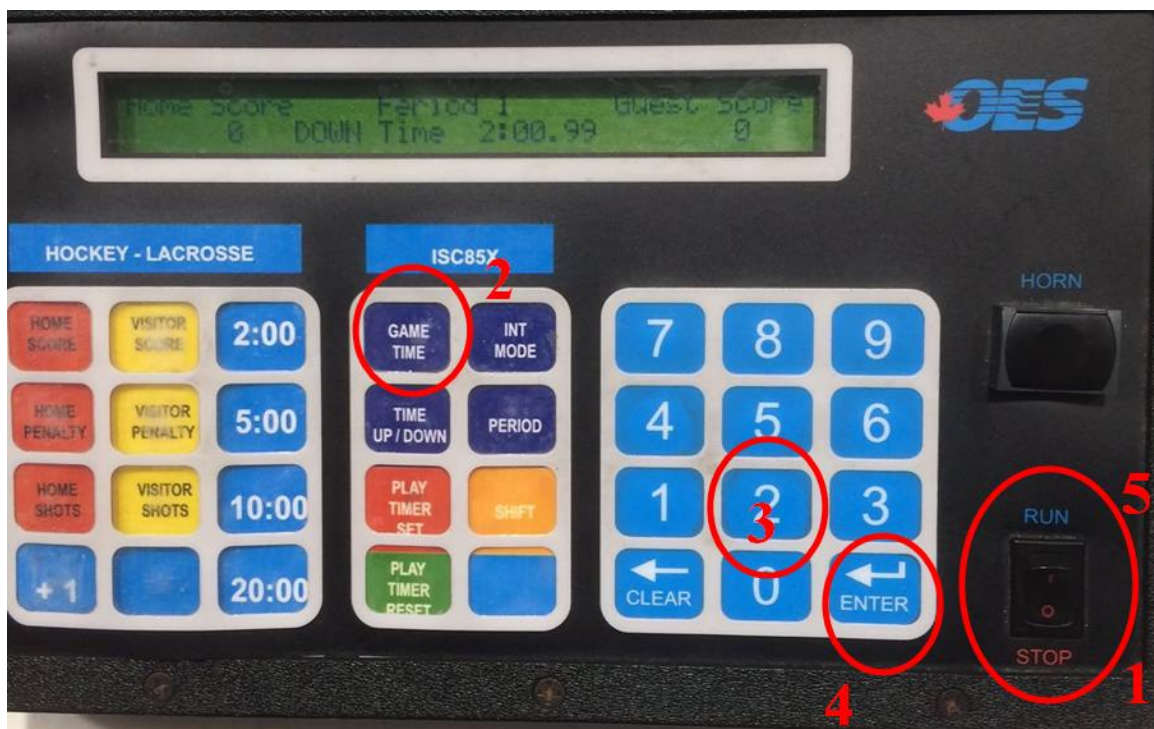

## Operating the clock at Sleeman Centre

1. Ensure the clock is in the “**STOP**” position
2. Press “**Game Time**”
3. Press the desired shift time (usually 2 or 3 minutes)
4. Press “**Enter**”
5. Press “**Run**” toggle