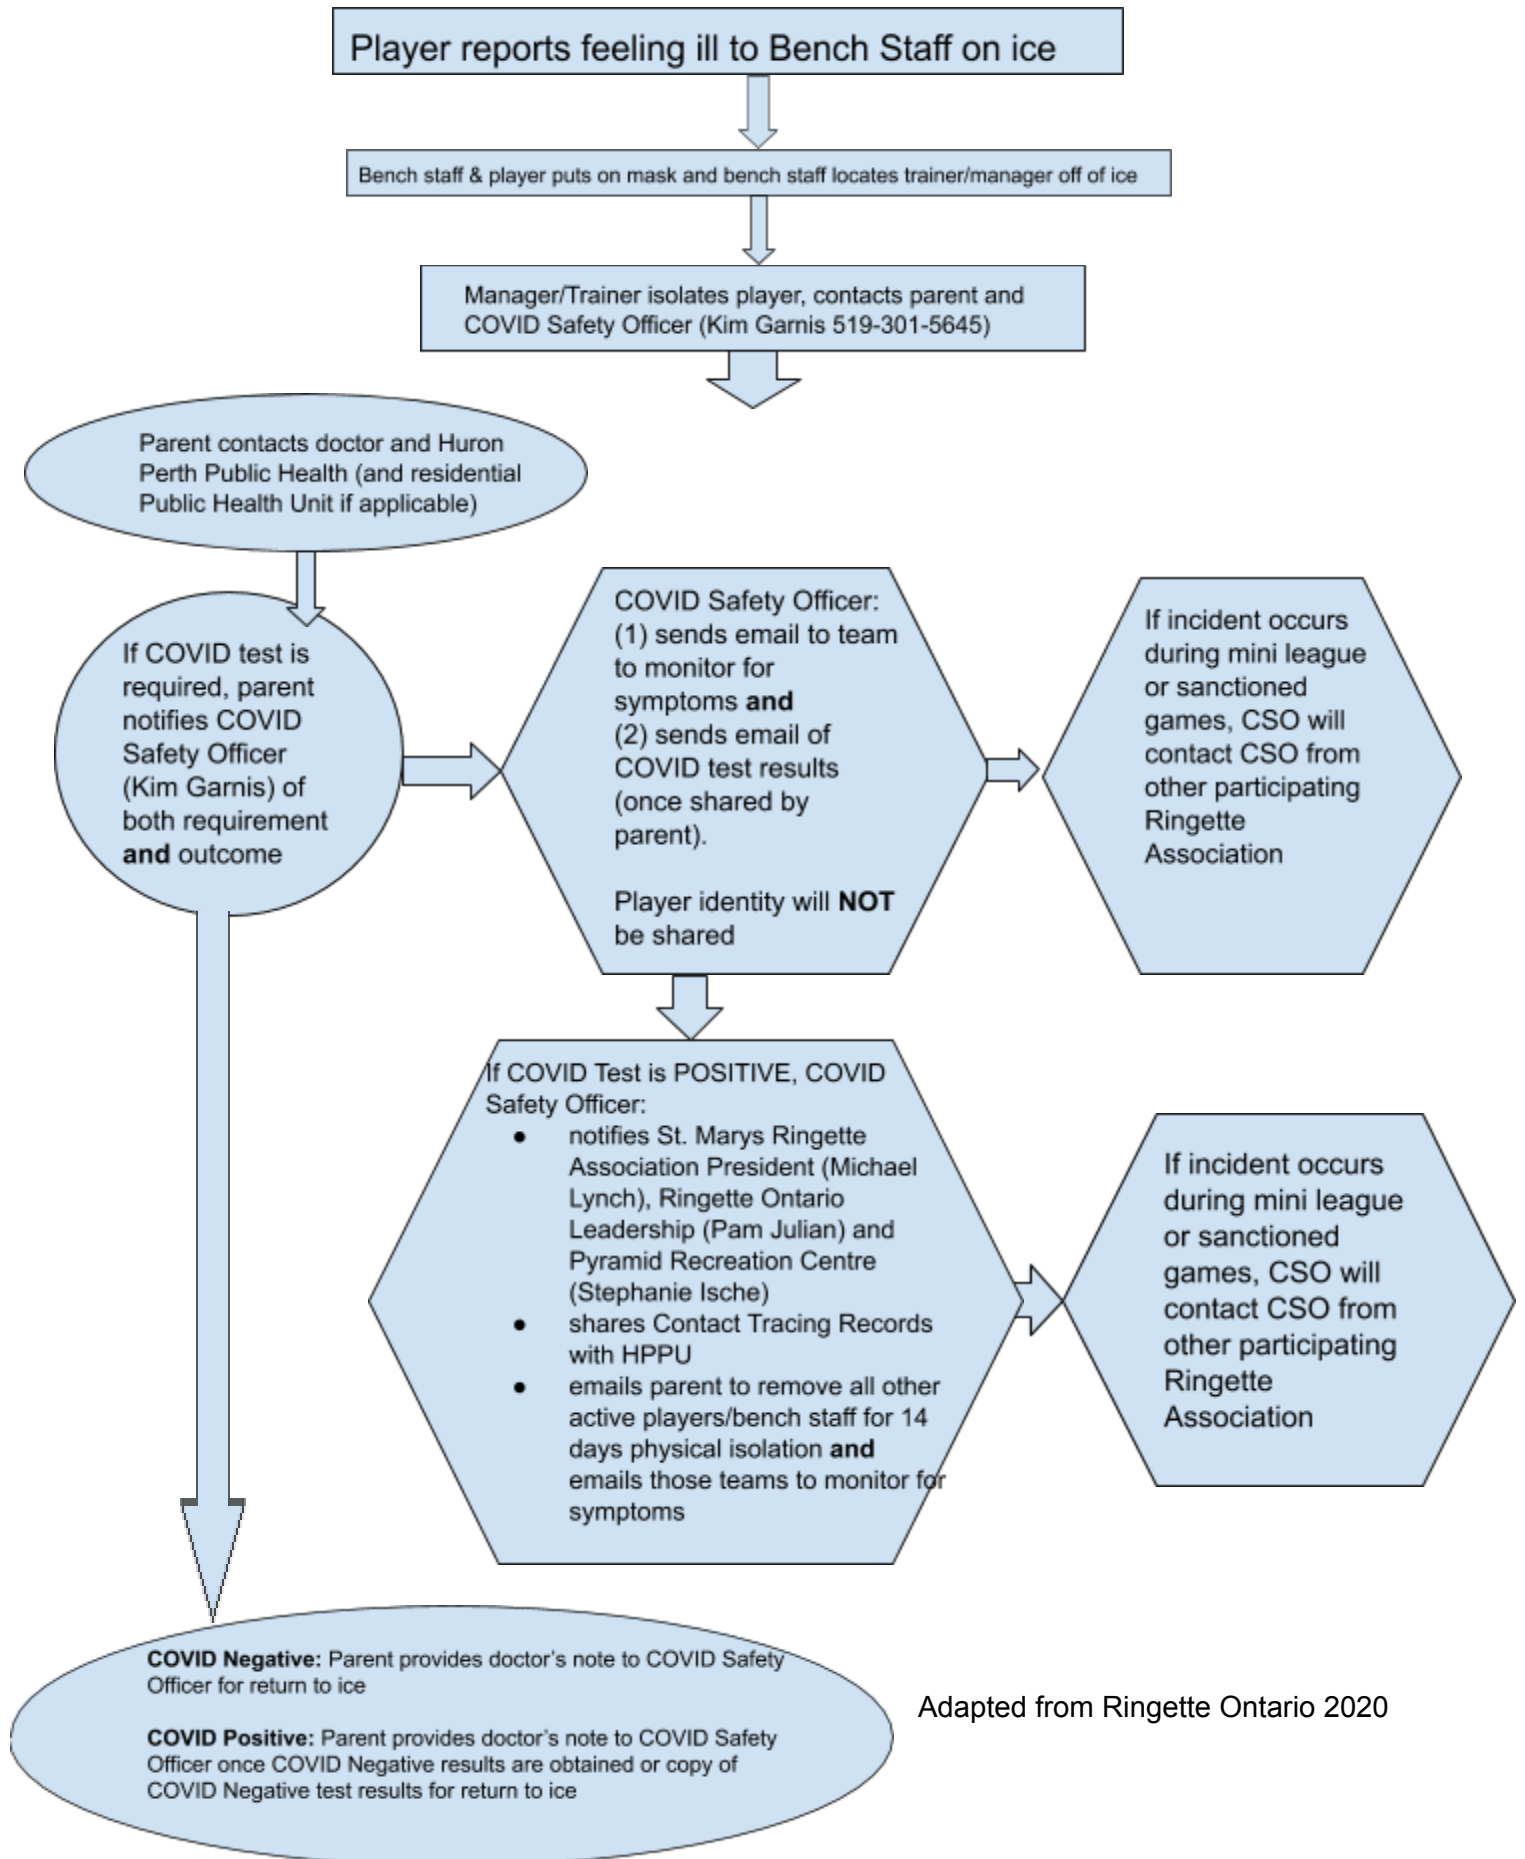

# Communication Flow Chart: Player Feels Ill on Ice

Adapted from Ringette Ontario 2020