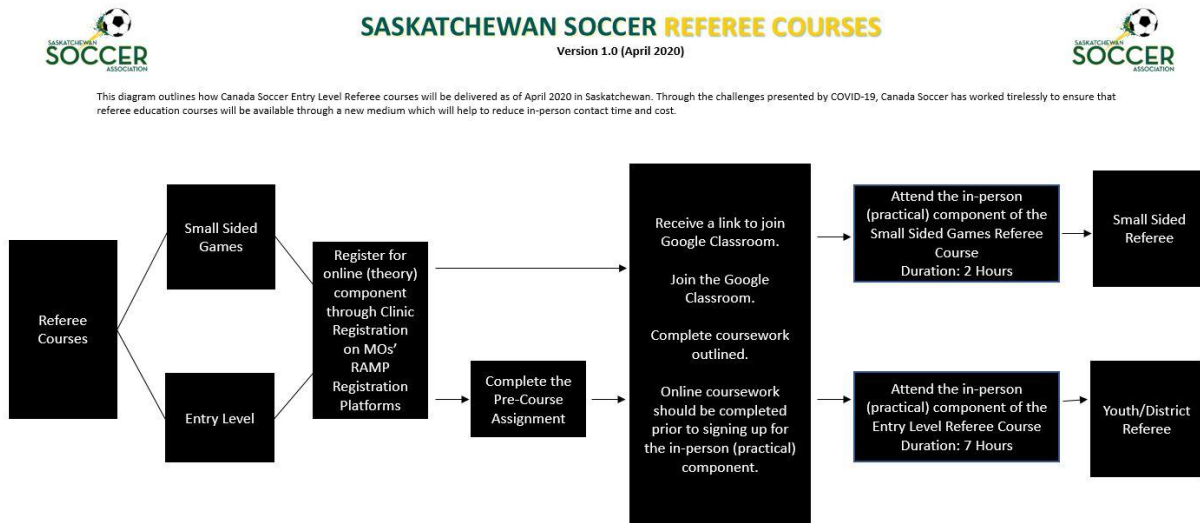

Becoming a Referee with SCSA :

The Referee Pathway -

If you are interested in being involved we will need you to complete a few steps towards becoming a certified referee. Please follow the steps below and begin working on the online learning requirement. Once this step is complete we can assist to have you enrolled in a referee course to become a certified referee. The referee course generally happens throughout a weekend (1 day – 7hrs in length) .

What we need you to do if you want to be a Ref:

1. Click on the link below to get you to Swift Current's Soccer Association Page
<http://swiftcurrentsoccer.ca/>
2. Click on Registration

3. Sign in (create a username/password if you haven't already)
4. Click Clinic Registration
5. Choose ENTRY LEVEL REFEREE ONLINE THEORY – This is no cost to you