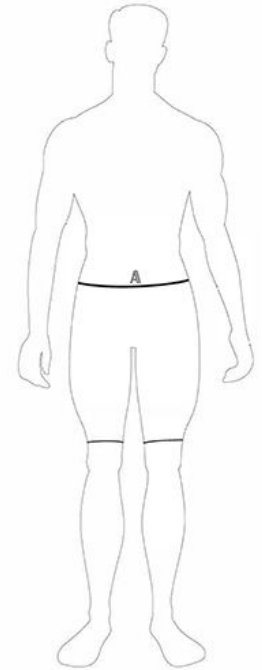

SIZING CHART

1405SH23 jammer

Body measures / size	20	22	24	26	28	30	32	34	36	38	40
	4XS	3XS	XXS	XS	S	M	L	XL	XXL	3XL	4XL
A=Waist at belt position in cm	59	66	73	80	84	92	96	102	106	114	120