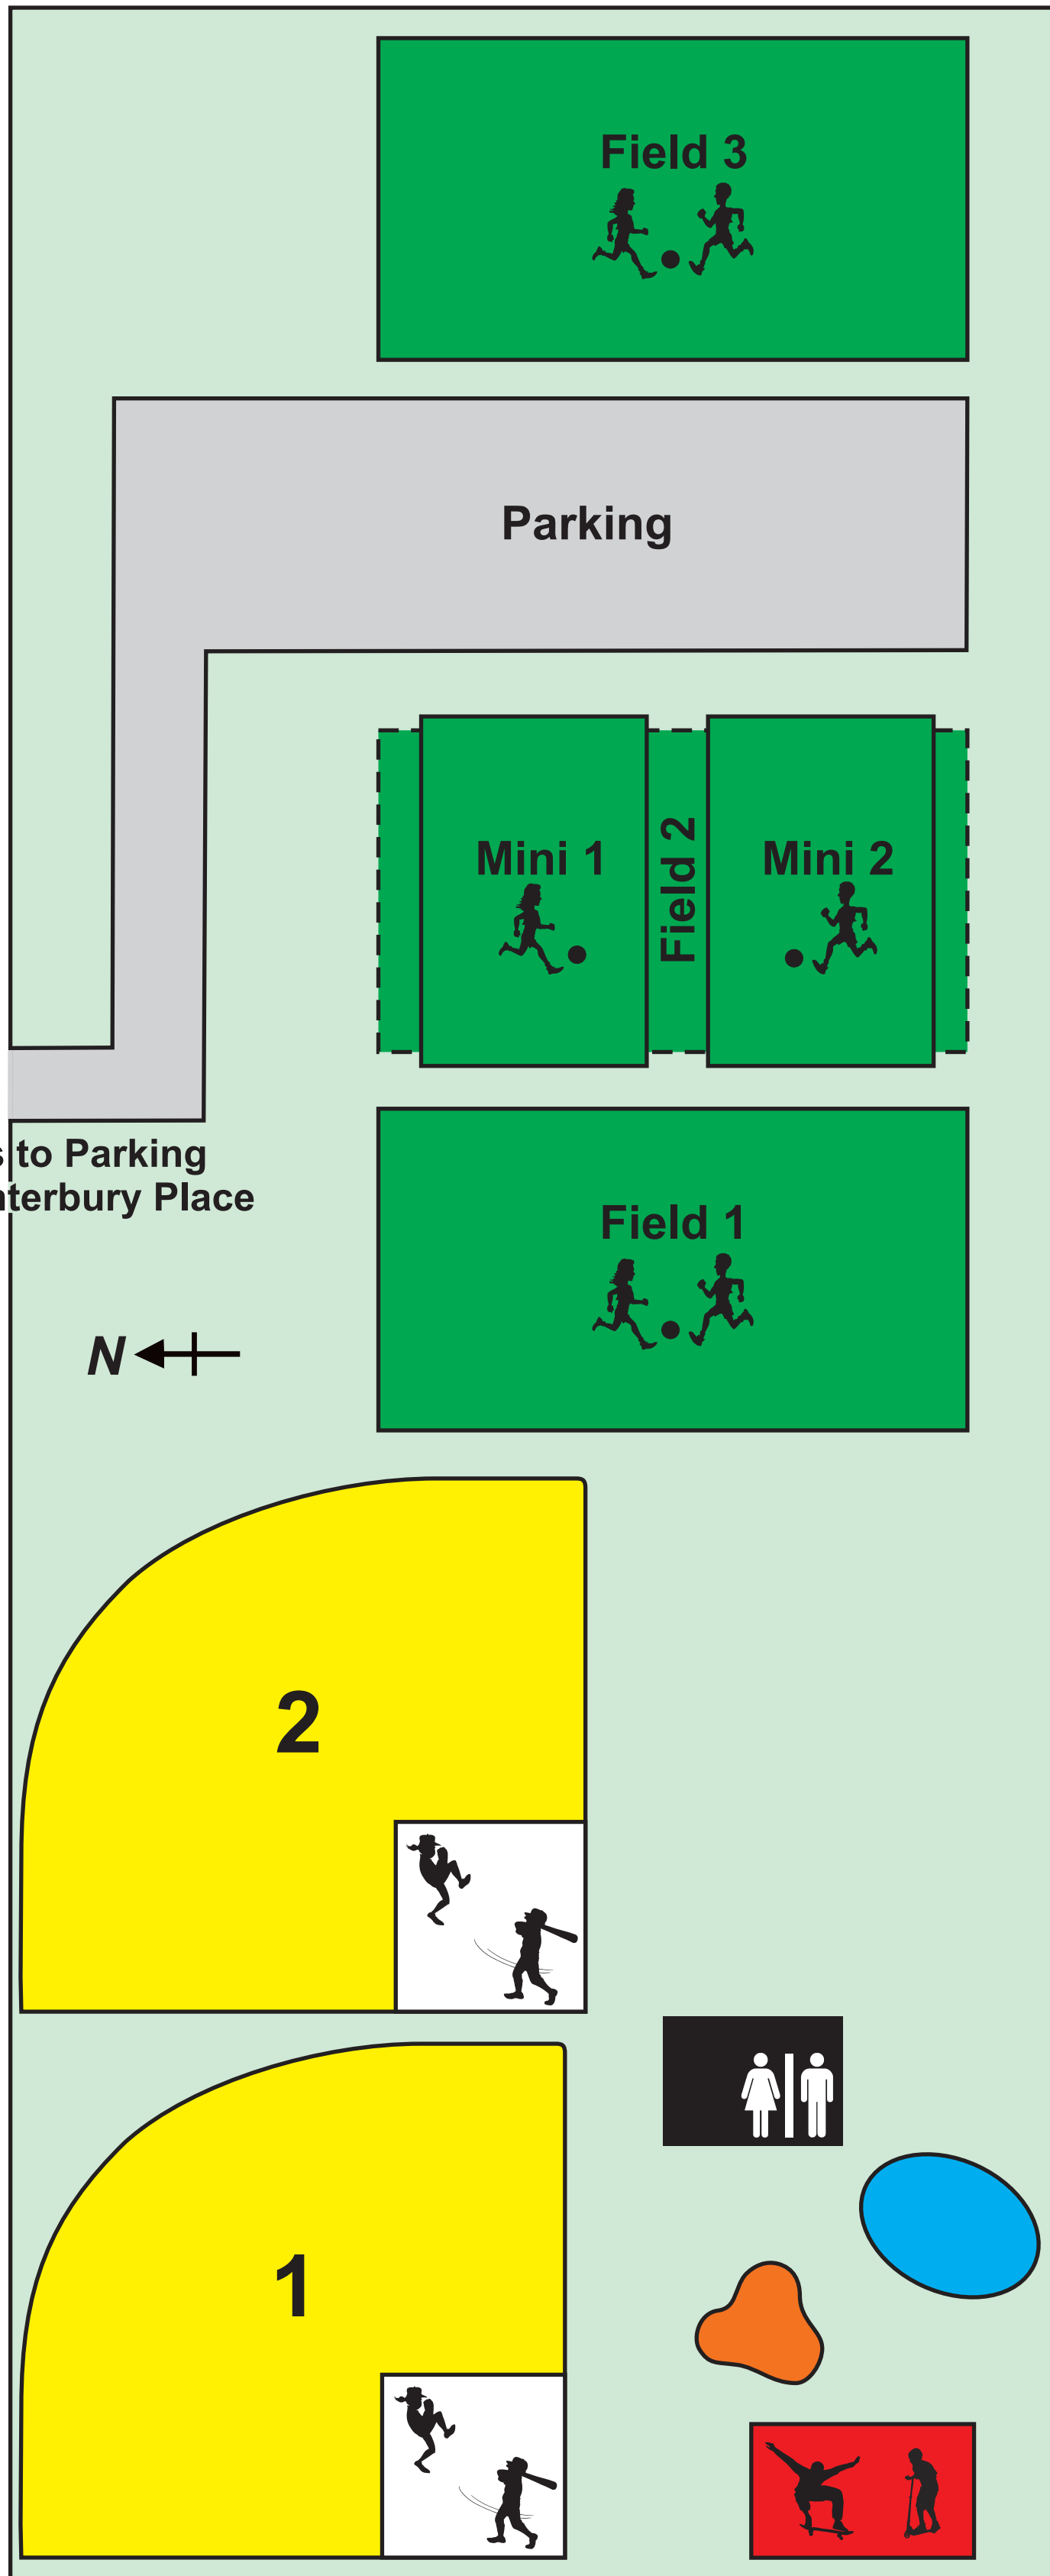

DON YECK PARK

-  Soccer Pitch
-  Ball Diamond
-  Washrooms
-  Splash Pad
-  Playground
-  Skate Park
-  Parking Lot

Access to Parking via Canterbury Place

N ←

14020 Belmont Road. To report damages call:
The Municipality of Central Elgin 519-631-4860