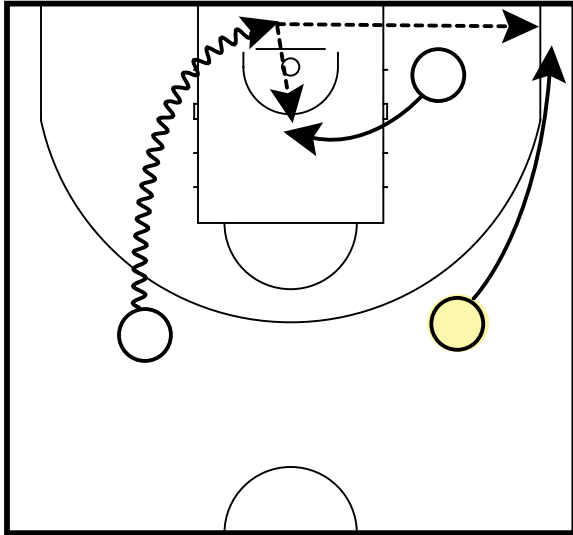

3 on 0

Baseline Drive, Baseline Drift

Big shapes up

Middle Drive, Replace Up

Big replaces under

High Pick & Roll

Pick & Pop w / Slot Cut

Slot cut prevents nail defender from "stunting"

3 on 0

Wave Action

Catch and Shoot

Baseline Cross Screen