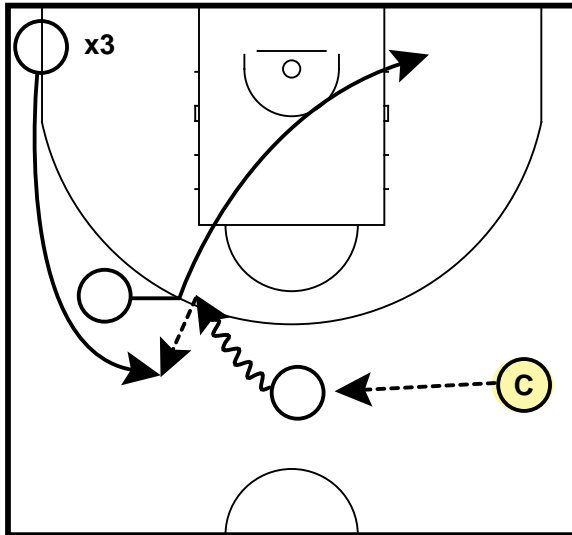

3 on 0

Baseline Drive, Baseline Drift

Big shapes up

Middle Drive, Replace Up

Big replaces under

High Pick & Roll

Pick & Pop w / Slot Cut

Slot cut prevents nail defender from "stunting"

3 on 0

Wave Action

Catch and Shoot

Baseline Cross Screen