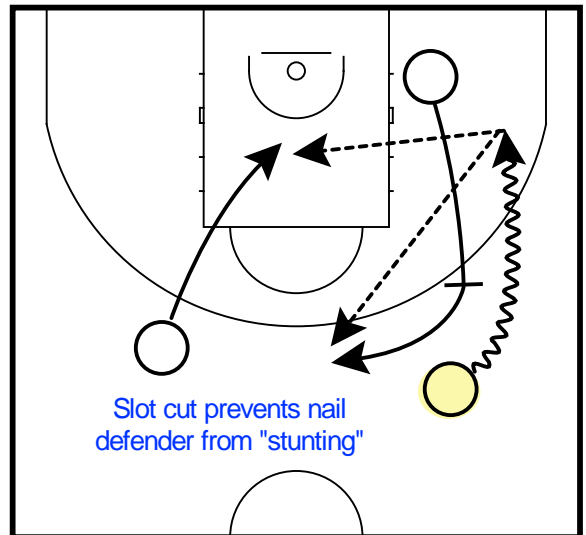

3 on 0

Baseline Drive, Baseline Drift

Big shapes up

Middle Drive, Replace Up

Big replaces under

High Pick & Roll

Pick & Pop w / Slot Cut

Slot cut prevents nail defender from "stunting"

3 on 0

Wave Action

Catch and Shoot

Baseline Cross Screen