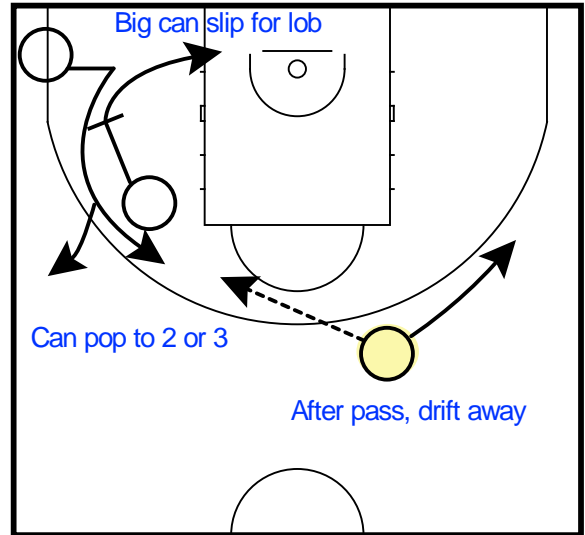

3 on 0

Baseline Drive, Baseline Drift

Big shapes up

Middle Drive, Replace Up

Big replaces under

High Pick & Roll

Pick & Pop w / Slot Cut

Slot cut prevents nail defender from "stunting"

3 on 0

Wave Action

Catch and Shoot

Baseline Cross Screen