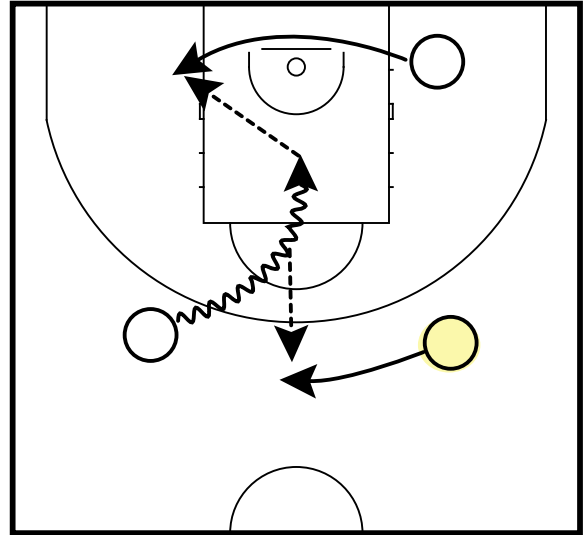

3 on 0

Baseline Drive, Baseline Drift

Big shapes up

Middle Drive, Replace Up

Big replaces under

High Pick & Roll

Pick & Pop w / Slot Cut

Slot cut prevents nail defender from "stunting"

3 on 0

Wave Action

Catch and Shoot

Baseline Cross Screen