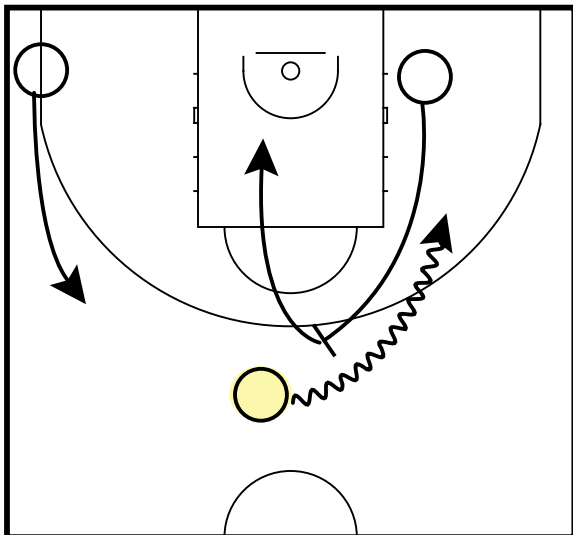

3 on 0

Baseline Drive, Baseline Drift

Big shapes up

Middle Drive, Replace Up

Big replaces under

High Pick & Roll

Pick & Pop w / Slot Cut

Slot cut prevents nail defender from "stunting"

3 on 0

Wave Action

Catch and Shoot

Baseline Cross Screen